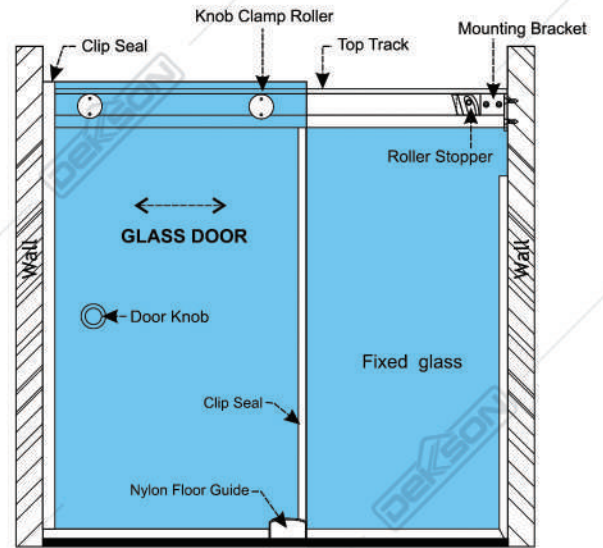

SD SS02 ACC

TRACK HOLDER FOR FIXED PANEL
(2 pcs)

ANTI LIFT
(2 pcs)