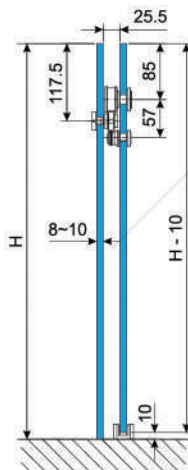

FLOOR GUIDE
(1 pcs)

* to be ordered separately

Capacity (max) : 65 kg
Glass Thickness : 8-10 mm
Height (max) : 2000 mm