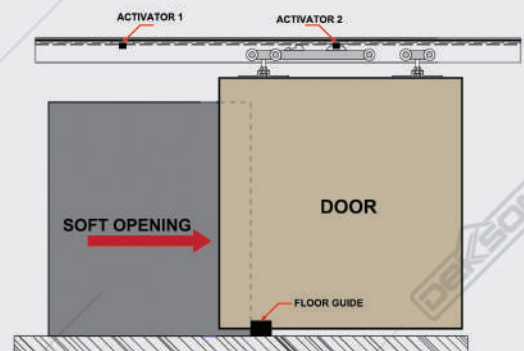

FLOOR GUIDE (2 set)

SOFT BRAKE (1 pc)

U-CHANNEL 1M

TRACK 2M

ACCESSORIES FOR SLIDE & FOLD DOOR

INTERIOR & EXTERIOR SLIDE & FOLD ACCESSORIES

10 YEARS
MECHANICAL
WARRANTY

WH 7186 GALV