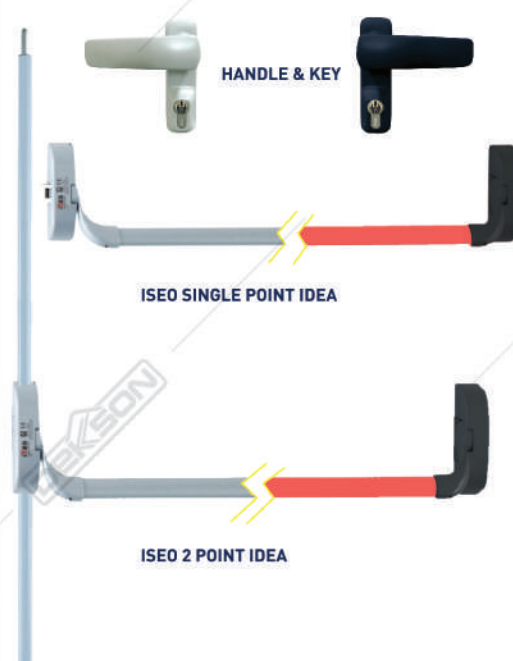

ACCESSORIES FOR STEEL DOOR

STEEL DOOR 8672 NON PANIC HANDLE DOUBLE ENTRY

STEEL DOOR 8672 PANIC HANDLE DOUBLE ENTRY

STEEL DOOR 8672 PANIC KNOB SINGLE ENTRY

PANIC BAR

DOOR CLOSER

FLUSH BOLT

SHAFT DOOR

SEE THE FULL COLLECTION OF DEKSON ACCESSORIES FOR STEEL DOOR AT OUR ACCESSORIES FOR STEEL DOOR BROCHURES