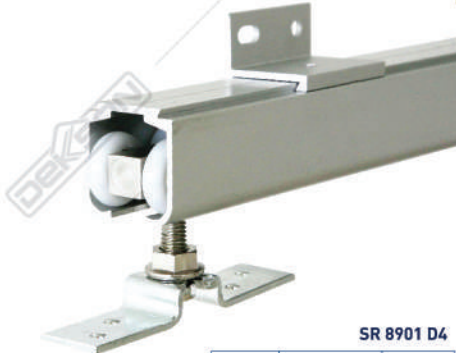

ACCESSORIES FOR SLIDING DOOR

SLIDING RAIL FOR ALUMINIUM, WOOD & STEEL DOOR

10 YEARS
MECHANICAL
WARRANTY

SR 8701 D3

Type	Track	Capacity (Max.)
D3	1800 mm	45 kg

SR 8901 D4

Type	Track	Capacity (Max.)
D4	2000 mm	100 kg