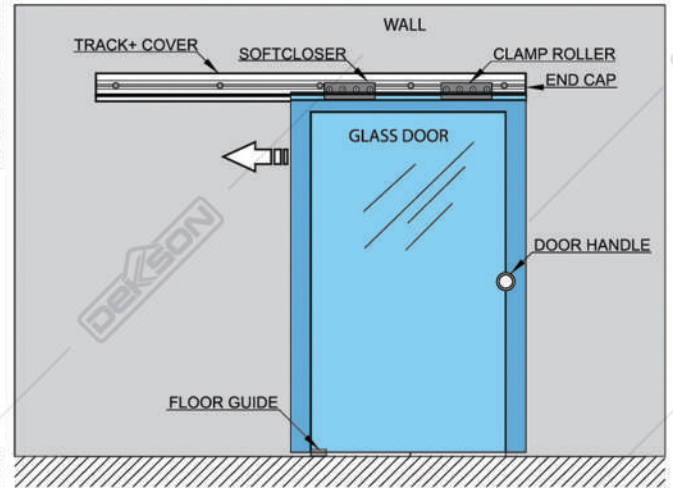

DELUXE SLIDING MAGTEC SD 12