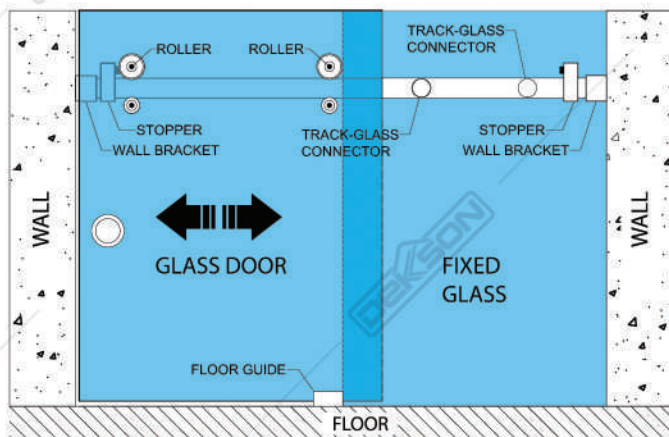

SS02-13 90 DEGREE

TRACK 2M

* to be ordered separately

Capacity (max) : 65 kg
Glass Thickness : 8-10 mm
Height (max) : 2000 mm