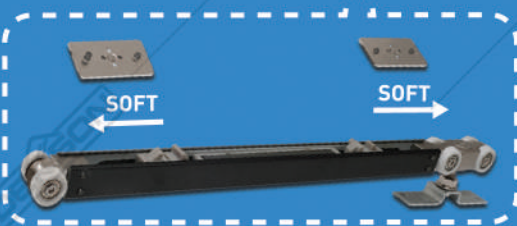

SOFTLY CLOSE AND OPEN DOOR,
AVOID HARD IMPACT FOR LONG LASTING SLIDING DOOR