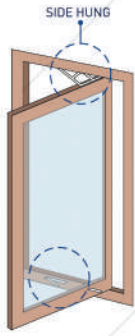

FRICTION STAY

HEAVY DUTY SIDE HUNG

Material : Stainless Steel SUS 316

HEAVY DUTY

STAINLESS STEEL
SUS 316

FS HD 316 S250 12"