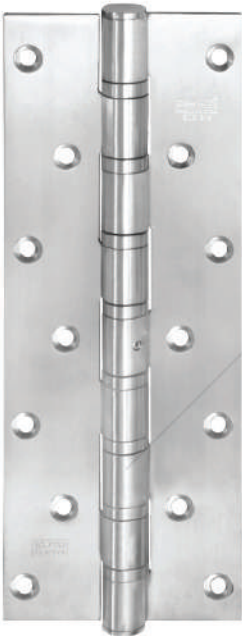

HINGE

HI-GRADE HINGE SUS 316

Material: Stainless Steel SUS 316

**LIFETIME
Warranty**

NRP ESS 316
12X4X4MM 8BB SSS
Capacity (max) : 150 KG / pair