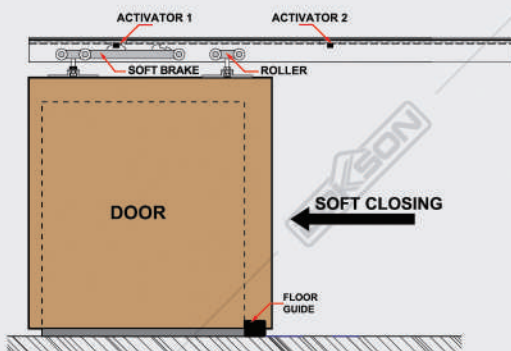

FLOOR GUIDE (2 set)

SOFT BRAKE (1 pc)

U-CHANNEL 1M

TRACK 2M

ACCESSORIES FOR SLIDE & FOLD DOOR

INTERIOR & EXTERIOR SLIDE & FOLD ACCESSORIES

10 YEARS
MECHANICAL
WARRANTY

WH 7186 GALV