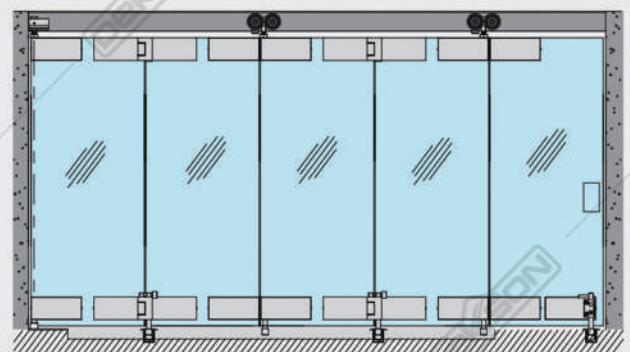

ILLUSTRATION

Height Max : 2700 mm Weight Max : 65 kg / panel
Width Max : 800 mm Max. Leaf per set : 5 panel
Glass Thickness : 10 mm / 12 mm

ACCESSORIES FOR GLASS

SLIDING GLASS DOOR HYDRAULIC SOFT CLOSER

SLD HYD 8970A SSS