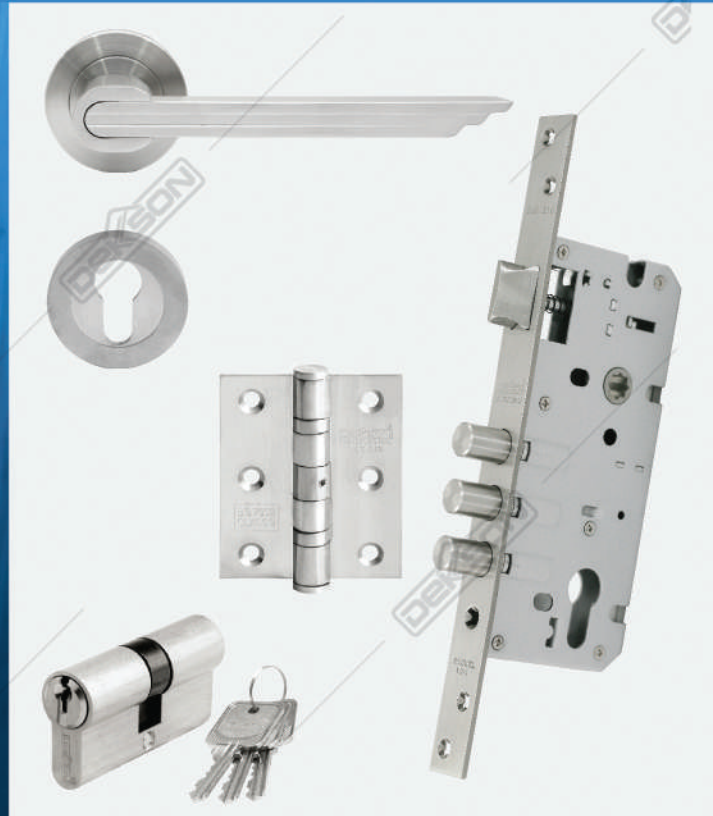

ARCHITECTURAL HARDWARE

QUALITY IS THE KEY

ACCESSORIES FOR DOOR & WINDOW

www.dekson.com

INTRODUCTION

Dekkson is a major manufacturer and supplier of architectural hardware that has been collaborating with partners across Indonesia in providing quality locks, keys and accessory products that possess both reliable quality and design aesthetic.