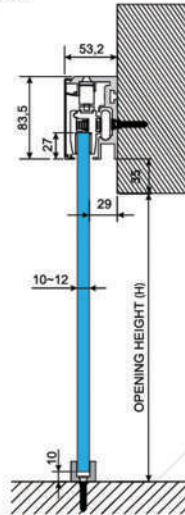

DELUXE SLIDING MAGTEC SD 12