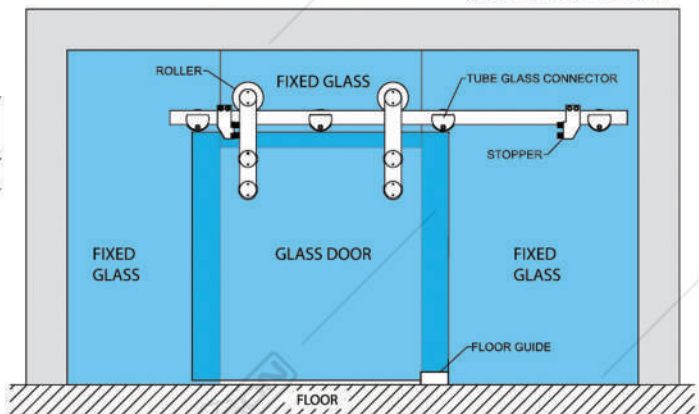

FLOOR GUIDE
(1 pc)

**ACC. SD204
TUBE CONNECTOR (GW)**

TRACK 2M/3M

* to be ordered separately

Capacity (max) : 80 kg
Glass Thickness : 10-12 mm

SLIDING GLASS DOOR

L4
[SGD ACC L4 8207A SET]
Capacity (max) : 100 kg