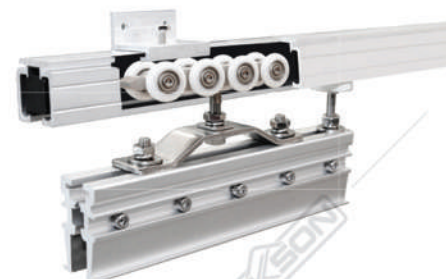

L6
[SGD ACC 8922-57 COMPLETE SET]
Capacity (max) : 150 kg

*Sliding Glass Door Dekkson SR D6 Track 2M/3M to be ordered separately