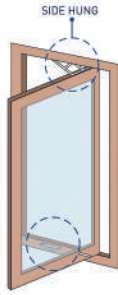

FRICTION STAY

SIDE HUNG & TOP HUNG STANDARD DUTY

Material : Stainless Steel SUS 304

STAINLESS STEEL
SUS 304

SIDE HUNG

IRON FRICTION STAY

ARM STAY

Material : Stainless Steel SUS 304

STAINLESS STEEL
SUS 304