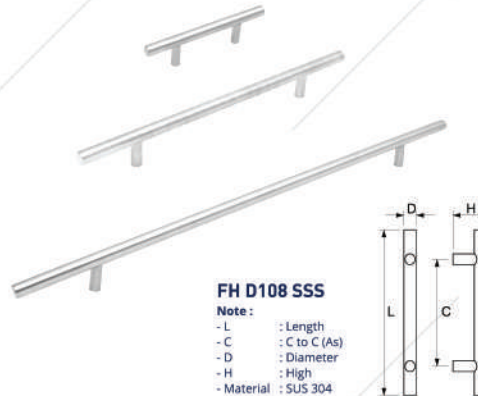

ACCESSORIES FOR FURNITURE FURNITURE HANDLE

FH D108 SSS

Note :
- L : Length
- C : C to C (As)
- D : Diameter
- H : High
- Material : SUS 304

TYPE	SIZE (MM)			
	L	C	D	H
FH D108 10X100MM SSS	100	64	Ø10	32
FH D108 10X120MM SSS	120	64	Ø10	32
FH D108 10X150MM SSS	150	96	Ø10	32
FH D108 10X200MM SSS	200	128	Ø10	32
FH D108 10X250MM SSS	250	160	Ø10	32
FH D108 12X120MM SSS	120	64	Ø12	35
FH D108 12X150MM SSS	150	64	Ø12	35
FH D108 12X200MM SSS	200	128	Ø12	35
FH D108 12X250MM SSS	250	160	Ø12	35
FH D108 12X300MM SSS	300	192	Ø12	35
FH D108 12X350MM SSS	350	255	Ø12	35
FH D108 12X400MM SSS	400	288	Ø12	35
FH D108 12X450MM SSS	450	320	Ø12	35
FH D108 12X500MM SSS	500	360	Ø12	35

FURNITURE LOCK