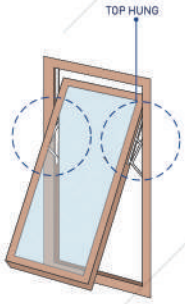

FRICTION STAY

SIDE HUNG & TOP HUNG STANDARD DUTY

Material : Stainless Steel SUS 304

STAINLESS STEEL
SUS 304

TOP HUNG