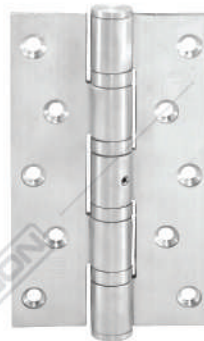

NRP ESS 316
6X3,5X4MM 4BB SSS
Capacity (max) : 100 KG / pair