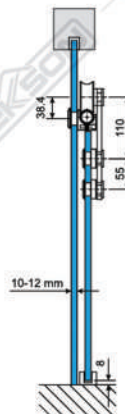

FLOOR GUIDE
(1 pc)

**ACC. SD204
TUBE CONNECTOR (GW)**

TRACK 2M/3M

* to be ordered separately

Capacity (max) : 80 kg
Glass Thickness : 10-12 mm

SLIDING GLASS DOOR

L4
[SGD ACC L4 8207A SET]
Capacity (max) : 100 kg