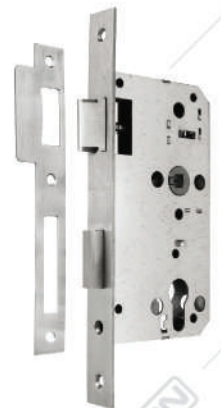

**LIFETIME
Warranty**
for Mechanical Only

**HIGH
GRADE!**

MTS IL DL
8585 SSS

MTS RL DL
8585 SSS

HEAVY DUTY

MTS HD DL
8672 PANIC SSS
Available :
DL8672 NON PANIC SSS

LIFETIME
Warranty
for Mechanical Only

CYLINDER CONSTRUCTION KEY