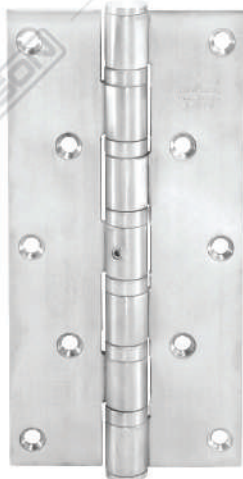

NRP ESS 316
8X4X4MM 6BB SSS
Capacity (max) : 120 KG / pair