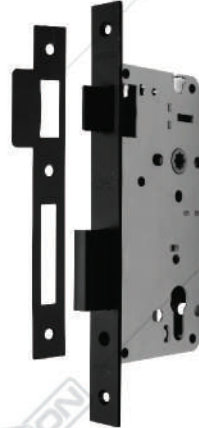

MTS IL DL
8685 MATT BLACK
Available : PVD, SSS

**LIFETIME
Warranty**
for Mechanical Only