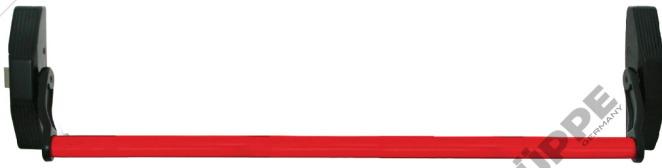

LOCKSET FOR PANIC DOOR WITH BAR HANDLE

PANIC EXIT DEKKSON PD 0701 BLACK+HANDLE

10 YEARS
MECHANICAL
WARRANTY

DEKSON
QUALITY IS THE KEY

+

Desc. : Bar Handle
Type : PD DKS 0701
Color : Black & Red

Desc. : Handle & Key
Type : PD DKS 0701
Color : Black