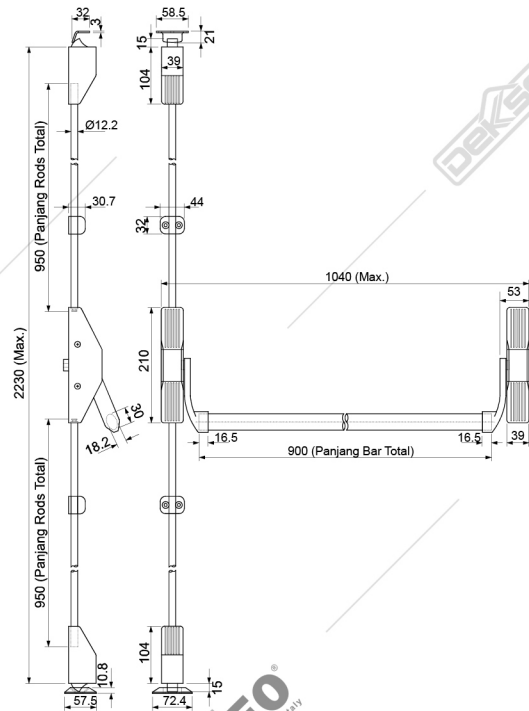

LOCKSET FOR PANIC DOOR WITH BAR HANDLE

PANIC EXIT DEKKSON PD 0701 BLACK+HANDLE

10 YEARS
MECHANICAL
WARRANTY

DEKSON
QUALITY IS THE KEY

+

Desc. : Bar Handle
Type : PD DKS 0701
Color : Black & Red

Desc. : Handle & Key
Type : PD DKS 0701
Color : Black

PANIC EXIT DEKKSON 2 POINT PD 0702 BLACK+HANDLE

Desc. : Bar Handle
Type : PD DKS 0702
Color : Black & Red

+

Desc. : Handle & Key
Type : PD DKS 0701
Color : Black