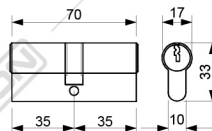

CYLINDER KUPPE
CYL DC D80MM SN LM