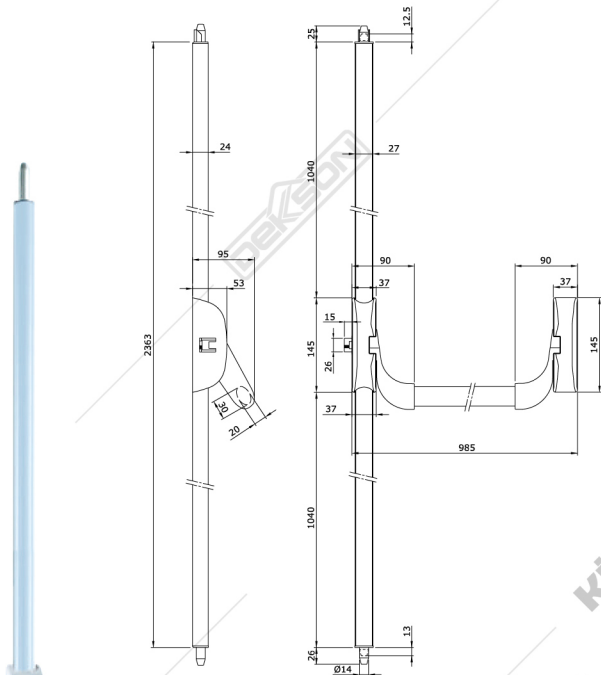

LOCKSET PB-SE/DE-ISEO VERTICAL (SINGLE / DOUBLE ENTRY)

Desc. : Bar Handle with Vertical Bolt
Type : ISEO 2 Point Idea 9432083774
Color : Met Grey
(Available : Black & Red)

CE
BS EN 1154

+

Desc. : Handle & Key
Type : ISEO 94011007T
Color : Met Grey
(Available : Black)