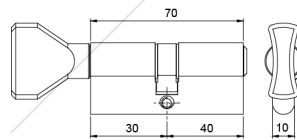

## MORTISE

**ROLLER LOCKCASE KUPPE  
MTS RL 6572 SSS LM**

**DEAD BOLT KUPPE  
MTS DB40MM SSS**

CYLINDER

CYLINDER ISEO  
CYL F5 DC 70MM SN

CYLINDER ISEO  
CYL F6 DC 70MM SN

CYLINDER ISEO  
CYL F6 DC 80MM SN

CYLINDER ISEO  
CYL R6 DC 70MM SN

CYLINDER ISEO  
CYL R6 DC 80MM SN

CYLINDER ISEO  
CYL F6 HC 50MM SN

CYLINDER ISEO  
CYL F5 TC 70MM SN

CYLINDER DEKKSON  
CYL HC DL 40MM SN

CYLINDER DEKKSON  
CYL HC DL 50MM SN

CYLINDER DEKKSON  
CYL DC DL 70MM SN