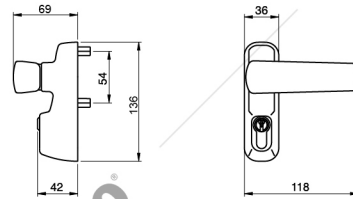

ISEO
Made in Italy

Desc. : Bar Handle
Type : ISEO Idea Single Point 941113774A
Color : Met Grey
(Available : Black & Red)

Desc. : Handle & Key
Type : ISEO 94011007T
Color : Met Grey
(Available : Black)