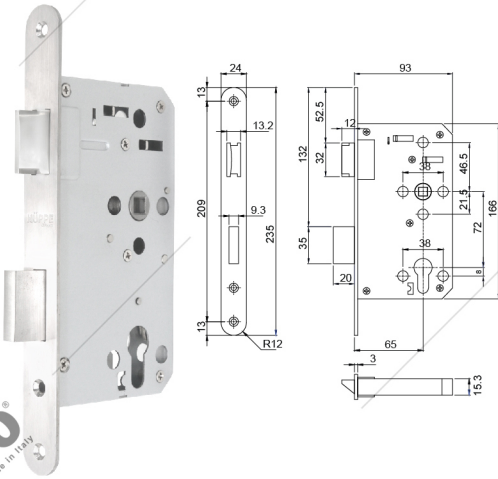

LOCKSET FOR PANIC & NON PANIC DOOR WITH LEVER HANDLE

KÜPPE

LOCKSET FOR PANIC DOOR WITH LEVER HANDLE

LOCKSET PL-SE-KP65P-LK (SINGLE ENTRY)

Desc. : Fix Knob & Escutcheon
- Stainless Steel SUS 304
Type : Knob 3MM
Color : SSS (Satin Stainless Steel)

Desc. : Lever Handle Solid Roses & Escutcheon
- Stainless Steel SUS 304
Type : KUPPE LHSR 16/22MM LM
Color : SSS (Satin Stainless Steel)

Desc. : Lockcase
Type : KUPPE MTS IL 6572 Panic LM
Color : SSS (Satin Stainless Steel)