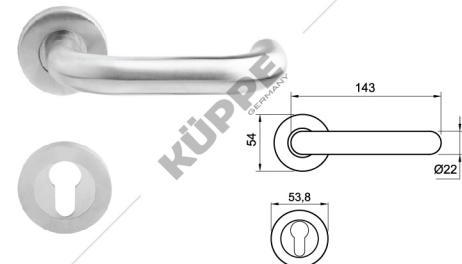

STEEL DOOR 8672 NON PANIC DOUBLE ENTRY (CYL 80MM)