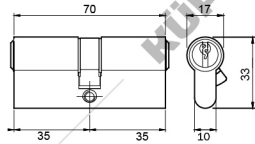

CYLINDER ISEO
CYL F6 DC 80MM SN