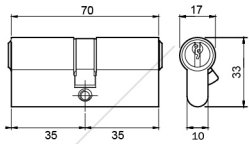

CYLINDER ISEO
CYL F6 DC 70MM SN