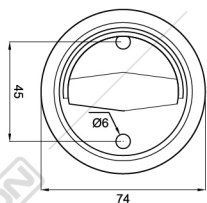

LOCKSET SHD-DKS-PP09-WBK (SHAFT DOOR - SECURITY BOLT)