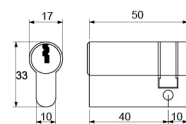

CYLINDER ISEO  
CYL R6 DC 80MM SN

CYLINDER ISEO  
CYL F6 HC 50MM SN

CYLINDER ISEO  
CYL F5 TC 70MM SN

CYLINDER DEKKSON  
CYL HC DL 40MM SN

CYLINDER DEKKSON  
CYL HC DL 50MM SN

CYLINDER DEKKSON  
CYL DC DL 70MM SN