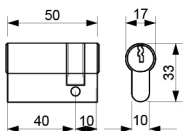

CYLINDER KUPPE
CYL DC D70MM SN LM