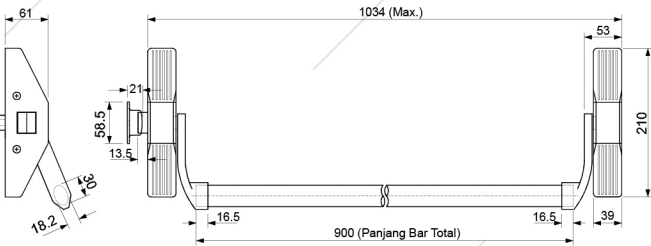

LOCKSET FOR PANIC DOOR WITH BAR HANDLE

PANIC EXIT DEKKSON PD 0701 BLACK+HANDLE

10 YEARS
MECHANICAL
WARRANTY

DEKSON
QUALITY IS THE KEY

+

Desc. : Bar Handle
Type : PD DKS 0701
Color : Black & Red

Desc. : Handle & Key
Type : PD DKS 0701
Color : Black

PANIC EXIT DEKKSON 2 POINT PD 0702 BLACK+HANDLE

Desc. : Bar Handle
Type : PD DKS 0702
Color : Black & Red

+

Desc. : Handle & Key
Type : PD DKS 0701
Color : Black