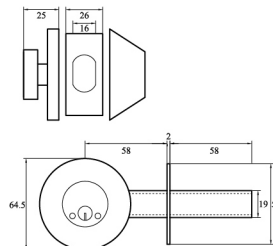

SHAFT DOOR

LOCKSET SHD-DKS-PP09-DL901 (SHAFT DOOR)