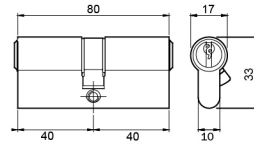

CYLINDER ISEO
CYL R6 DC 70MM SN