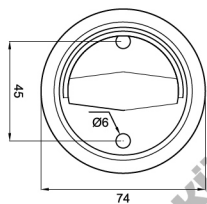

SHAFT DOOR

LOCKSET SHD-DKS-PP09-DL901 (SHAFT DOOR)