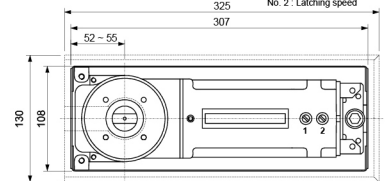

FLOOR HINGE DEKKSON

FH-DKS-84
Max Capacity : 100 kg
Door Width : 900 mm

No. 1 : Closing speed
No. 2 : Latching speed