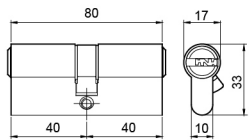

CYLINDER ISEO  
CYL R6 DC 80MM SN

CYLINDER ISEO  
CYL F6 HC 50MM SN

CYLINDER ISEO  
CYL F5 TC 70MM SN

CYLINDER DEKKSON  
CYL HC DL 40MM SN

CYLINDER DEKKSON  
CYL HC DL 50MM SN

CYLINDER DEKKSON  
CYL DC DL 70MM SN