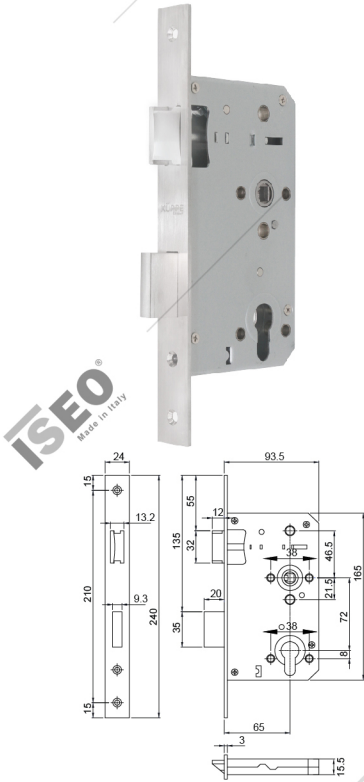

Desc. : Lockcase Non Panic
Type : KUPPE MTS IL 6572 LM
Color : SSS (Satin Stainless Steel)