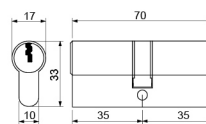

CYLINDER ISEO  
CYL R6 DC 80MM SN

CYLINDER ISEO  
CYL F6 HC 50MM SN

CYLINDER ISEO  
CYL F5 TC 70MM SN

CYLINDER DEKKSON  
CYL HC DL 40MM SN

CYLINDER DEKKSON  
CYL HC DL 50MM SN

CYLINDER DEKKSON  
CYL DC DL 70MM SN