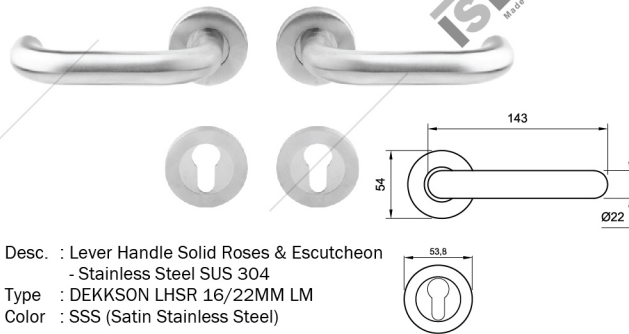

STEEL DOOR 8672 PANIC DOUBLE ENTRY