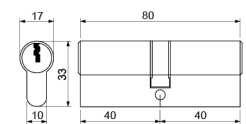

CYLINDER KUPPE
CYL HC D50MM SN LM