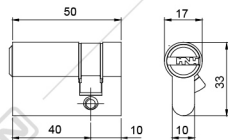

CYLINDER ISEO  
CYL R6 DC 80MM SN

CYLINDER ISEO  
CYL F6 HC 50MM SN

CYLINDER ISEO  
CYL F5 TC 70MM SN

CYLINDER DEKKSON  
CYL HC DL 40MM SN

CYLINDER DEKKSON  
CYL HC DL 50MM SN

CYLINDER DEKKSON  
CYL DC DL 70MM SN