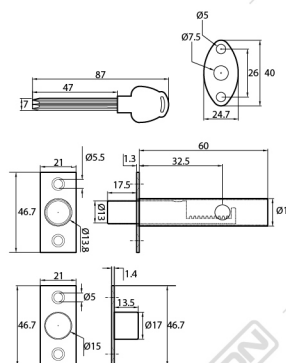

LOCKSET SHD-DKS-PP09-WBK (SHAFT DOOR - SECURITY BOLT)