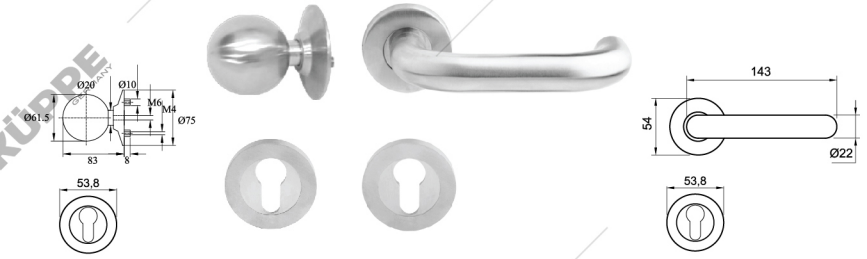

LOCKSET FOR PANIC & NON PANIC DOOR WITH LEVER HANDLE

KÜPPE

LOCKSET FOR PANIC DOOR WITH LEVER HANDLE

LOCKSET PL-SE-KP65P-LK (SINGLE ENTRY)

Desc. : Fix Knob & Escutcheon
- Stainless Steel SUS 304
Type : Knob 3MM
Color : SSS (Satin Stainless Steel)

Desc. : Lever Handle Solid Roses & Escutcheon
- Stainless Steel SUS 304
Type : KUPPE LHSR 16/22MM LM
Color : SSS (Satin Stainless Steel)

Desc. : Lockcase
Type : KUPPE MTS IL 6572 Panic LM
Color : SSS (Satin Stainless Steel)