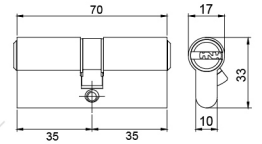

CYLINDER ISEO  
CYL R6 DC 80MM SN

CYLINDER ISEO  
CYL F6 HC 50MM SN

CYLINDER ISEO  
CYL F5 TC 70MM SN

CYLINDER DEKKSON  
CYL HC DL 40MM SN

CYLINDER DEKKSON  
CYL HC DL 50MM SN

CYLINDER DEKKSON  
CYL DC DL 70MM SN