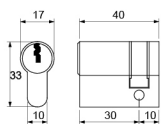

CYLINDER ISEO  
CYL R6 DC 80MM SN

CYLINDER ISEO  
CYL F6 HC 50MM SN

CYLINDER ISEO  
CYL F5 TC 70MM SN

CYLINDER DEKKSON  
CYL HC DL 40MM SN

CYLINDER DEKKSON  
CYL HC DL 50MM SN

CYLINDER DEKKSON  
CYL DC DL 70MM SN