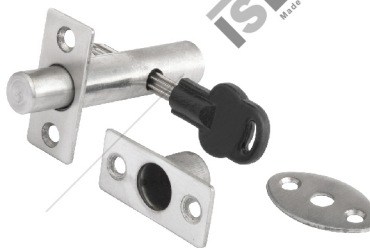

LOCKSET SHD-DKS-PP09-WBK (SHAFT DOOR - SECURITY BOLT)