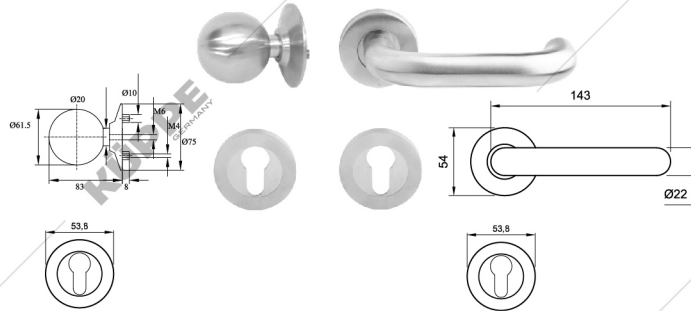

STEEL DOOR 8672 PANIC SINGLE ENTRY