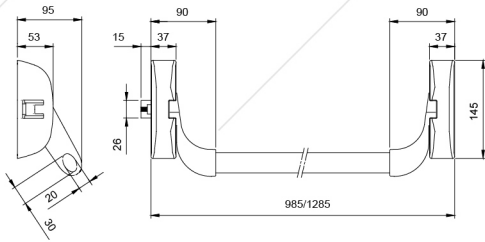

LOCKSET FOR PANIC DOOR WITH BAR HANDLE

LOCKSET PC-SE/DE-ISEO 3774A-K (SINGLE / DOUBLE ENTRY)

CE
BS EN 1154

+

ISEO
Made in Italy

Desc. : Bar Handle
Type : ISEO Idea Single Point 941113774A
Color : Met Grey
(Available : Black & Red)

Desc. : Handle & Key
Type : ISEO 94011007T
Color : Met Grey
(Available : Black)

LOCKSET PB-SE/DE-ISEO VERTICAL (SINGLE / DOUBLE ENTRY)

Desc. : Bar Handle with Vertical Bolt
Type : ISEO 2 Point Idea 9432083774
Color : Met Grey
(Available : Black & Red)

CE
BS EN 1154

+

Desc. : Handle & Key
Type : ISEO 94011007T
Color : Met Grey
(Available : Black)