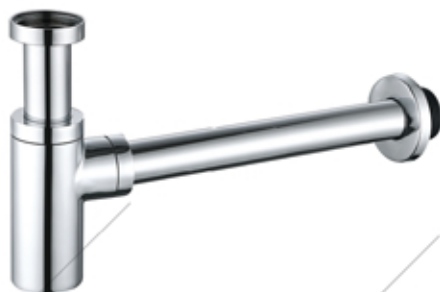

WARRANTY

- WASTE FITTING
- P-TRAP
- BOTTLE TRAP

WF 8003

Material : Premium Brass
Finish : Platinum Shield
Colour : CP, GM, MB

WF 8002

Material : Premium Brass
Finish : Platinum Shield
Colour : CP

PT 8001

Material : Premium Brass
Finish : Platinum Shield
Colour : CP

BT 8003

Material : Premium Brass
Finish : Platinum Shield
Colour : CP

BATHROOM ACCESSORIES

Complete your bathroom with a deep experience. Crafted from premium brass and Stainless Steel SUS 304 materials, ensuring durability and rust-resistance. Simple design make the bathroom more convenient.