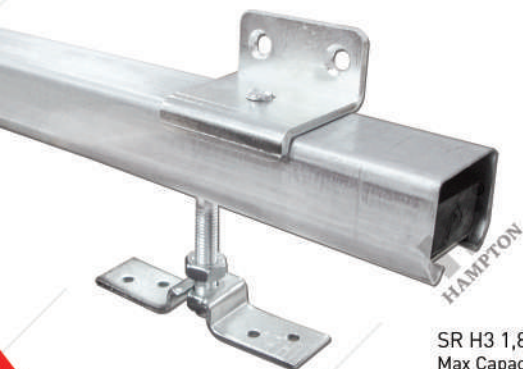

SLIDING RAIL

SR H3 1,8M NA
Max Capacity: 75 kg