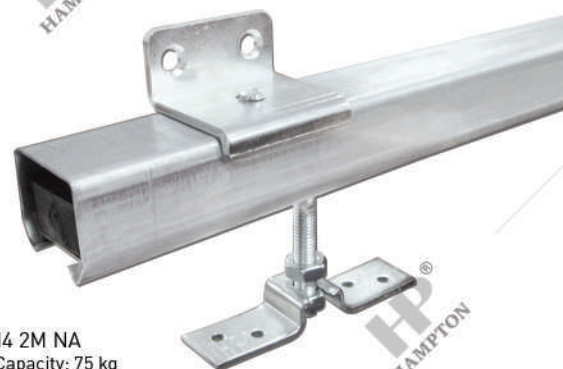

SR H4 2M NA
Max Capacity: 75 kg