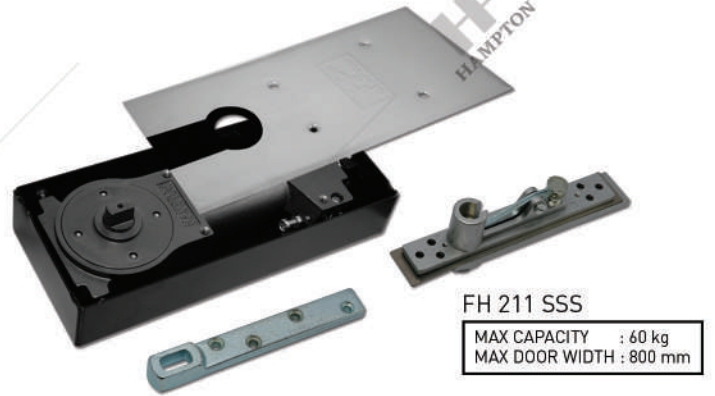

MOHAIR HAMPTON SMALL
MHR 0,69x0,5x200M LIGHT GREY

SLIDING RAIL

SR H3 1,8M NA
Max Capacity: 75 kg

SR H4 2M NA
Max Capacity: 75 kg

FLOOR HINGE

PATCH FITTING

GLASS ACCESSORIES

SILICONE