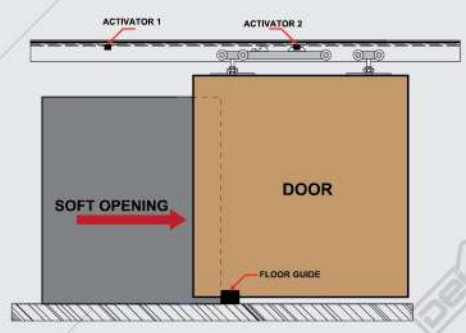

ILLUSTRATIONS