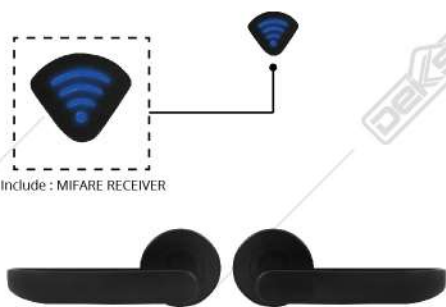

**ELC 9318 MF PASS BT - RF08**

**Electronic Lock Stand Alone**

**ELP 9419 MF FIN PASS DV**

**ELG 9107 MF FIN PASS RC**

**EL 9204 MF FIN PASS BT**

**EL 9112 MF FIN PASS**

**CARD LOCK HOTEL**

Include : MIFARE RECEIVER