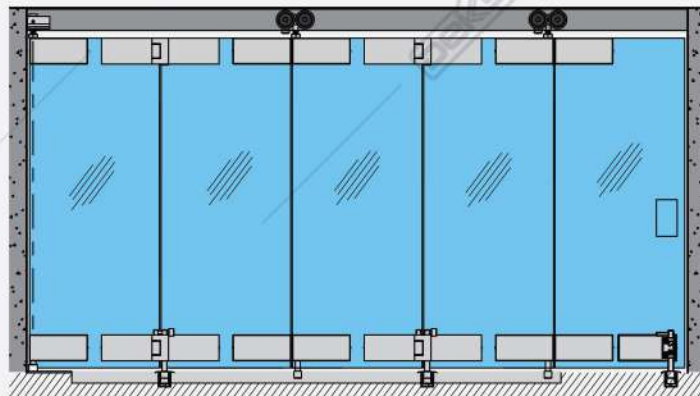

DYNASET DYNASET M8X30+BOLT M8X20

ILLUSTRATIONS

Height Max : 2700 mm
Width Max : 800 mm
Glass Thickness : 10 mm & 12 mm
Weight Max : 65 kg / panel
Max. Leaf per set : 7 panels