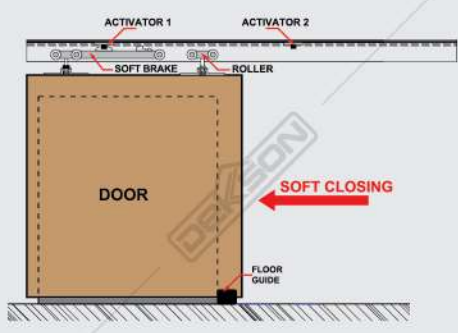

ILLUSTRATIONS