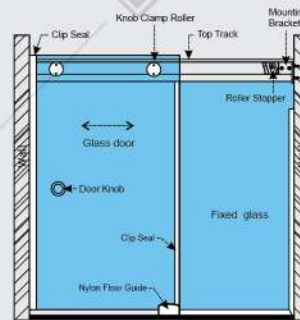

ILLUSTRATIONS

Capacity Max : 50 kg
Glass Thickness : 8 ~ 10 mm
Height Max : 2100 mm