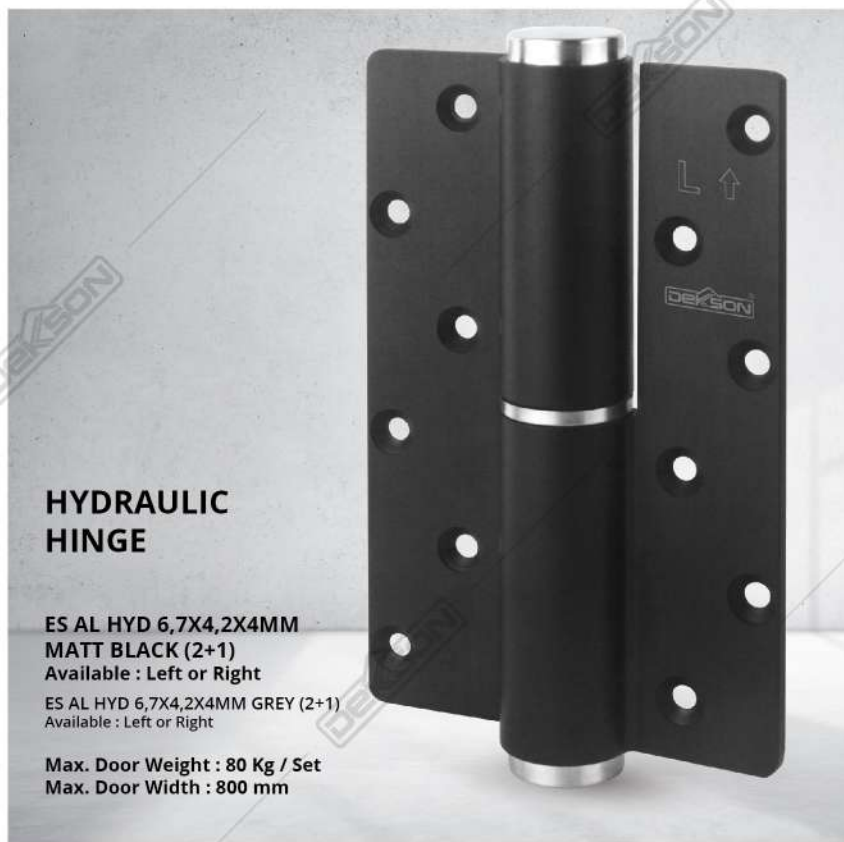

HINGE

HYDRAULIC HINGE

ES AL HYD 6,7X4,2X4MM
MATT BLACK (2+1)
Available : Left or Right
ES AL HYD 6,7X4,2X4MM GREY (2+1)
Available : Left or Right
Max. Door Weight : 80 Kg / Set
Max. Door Width : 800 mm

SPECIAL PURPOSE HINGE