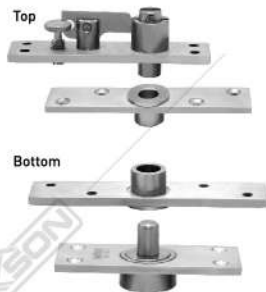

ESS PV 002 SSS
Capacity (max) : 250 KG / set