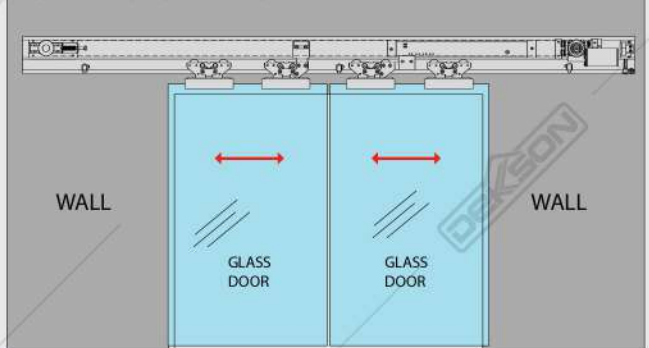

ILLUSTRATION FOR DOUBLE LEAVES