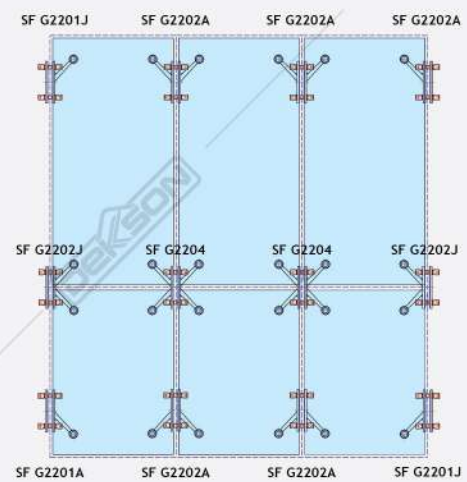

ILLUSTRATIONS
G220 Series

Capacity (max) : 220 Kg / Lembar Kaca
Glass Thickness : 18 - 35 mm
Material : Stainless Steel

* Sheet of glass supported by 4 pieces of spider fitting arms (4 Routels).

KEY FOR SPIDER FITTING