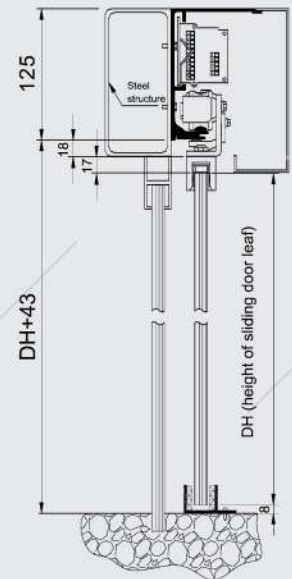

SLIDING GLASS DOOR

AUTOMATIC SLIDING DOOR ASD-D120B

SPECIFICATION :

Door leaf	Single leaf	Double leaves
Weight of door leaf	Max. 150 kg	Max. 2 x 120kg
Width of door leaf	DW = 750 - 1600mm	DW = 650 - 1050mm
Width of door opening	W = Max. 1550mm	W = Max. 2000mm
Method of Installation	Surface Installation	
Supply power voltage	AC 110-220V±10%, 50/60 Hz	
Opening Speed	150-460mm/s (adjustable)	
Closing Speed	130-460mm/s (adjustable)	
Door hold-open time	0-8s (adjustable)	
Manual open/close force		
Motor	DC 24 V, 60-70W(DC, brushless)	
Working Environment temperature	-20°C-50°C