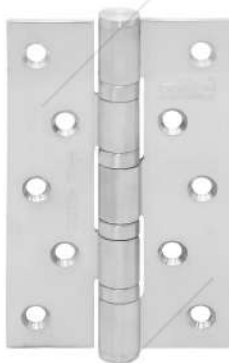

ESS EL
5X3X3MM 4BB SSS
Capacity (max) : 80 KG / pair