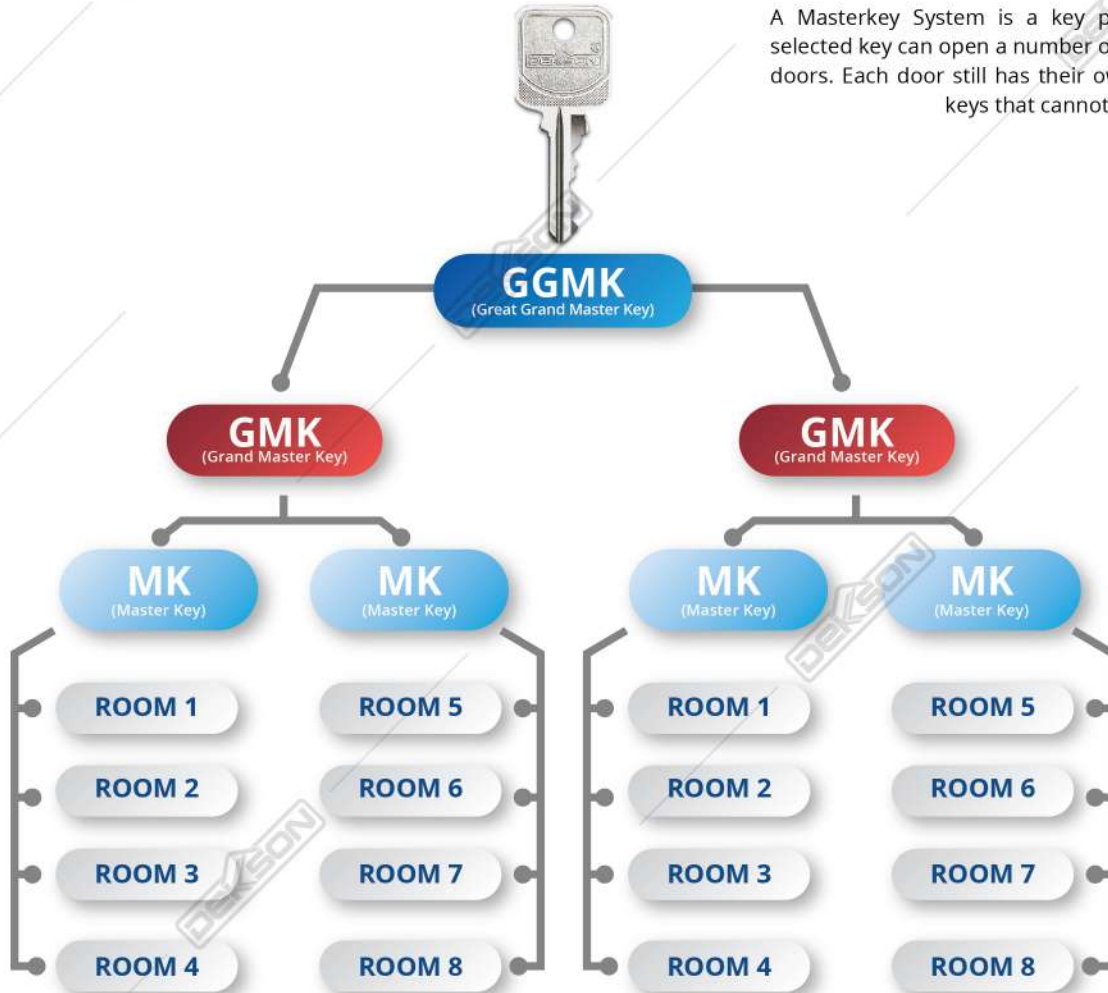

## MASTERKEY SYSTEM

A Masterkey System is a key plan whereby selected key can open a number of pre-defined doors. Each door still has their own individual keys that cannot unlock other