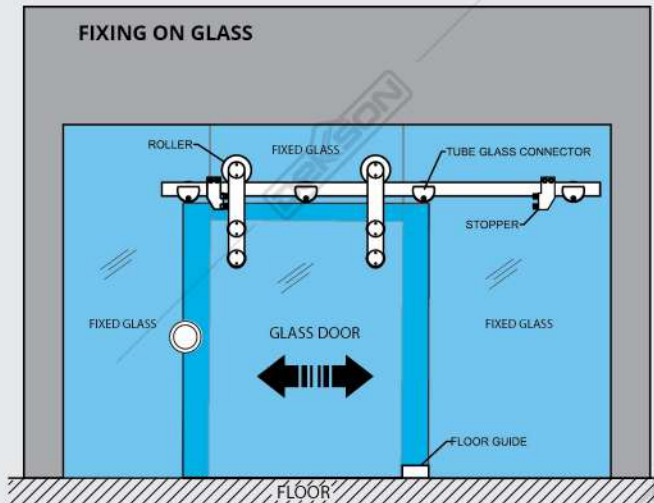

*\*to be ordered separately*

**ILLUSTRATIONS**

Capacity Max : 65 Kg  
Glass Thickness : 10 - 12 mm

**FIXING ON WALL**

**FIXING ON GLASS**

**HYDRAULIC SOFT CLOSER SLD HYD8970A SSS**

**CLAMP ROLLER**  
(2 pcs)