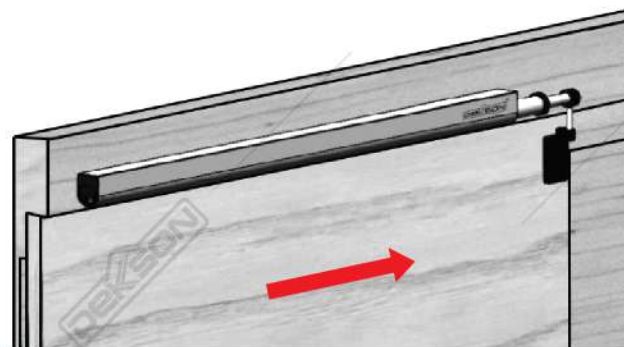

*to be ordered Separately

SLIDING ARM DOOR CLOSER

DOOR CLOSER FOR SLIDING DOOR

CONCEALED DOOR CLOSER