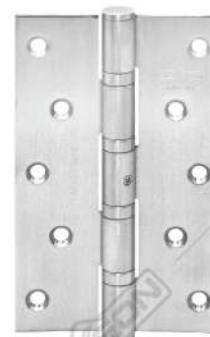

NRP ESS DL
6x3,5x3MM 4BB SSS
Capacity (max) : 90 KG / pair