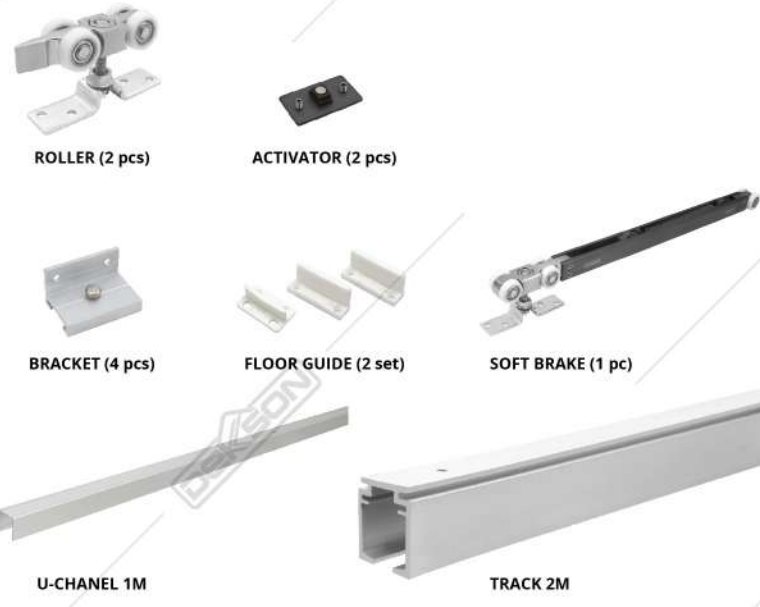

# SLIDING DOOR DOUBLE ACTION SOFT CLOSE & OPEN

**DBL ACT SOFT (Close + Open)**  
**SCO 8020 2M**  
Capacity Max. : 80 kg

Softly close and open door, avoid hard impact for long lasting sliding door

**DBL ACT SOFT (Close + Open)**  
**SCO 6020 2M**  
Capacity Max. : 60 kg