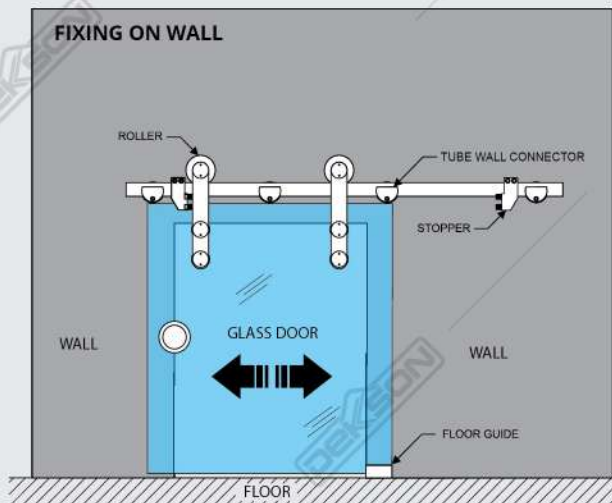

FIXING ON WALL