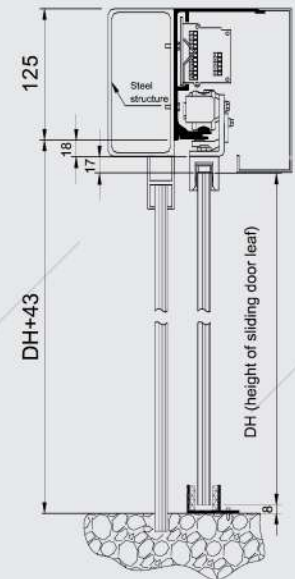

SLIDING GLASS DOOR

AUTOMATIC SLIDING DOOR ASD-D120B