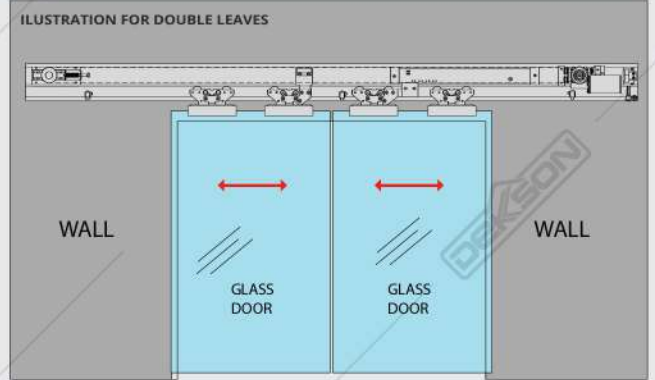

SPECIFICATION :

Door leaf	Single leaf	Double leaves
Weight of door leaf	Max. 150 kg	Max. 2 x 120kg
Width of door leaf	DW = 750 - 1600mm	DW = 650 - 1050mm
Width of door opening	W = Max. 1550mm	W = Max. 2000mm
Method of Installation	Surface Installation	
Supply power voltage	AC 110-220V±10%, 50/60 Hz	
Opening Speed	150-460mm/s (adjustable)	
Closing Speed	130-460mm/s (adjustable)	
Door hold-open time	0-8s (adjustable)	
Manual open/close force		
Motor	DC 24 V, 60-70W(DC, brushless)	
Working Environment temperature	-20°C-50°C