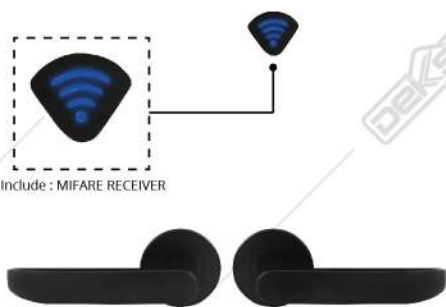

ELC 9318 MF PASS BT - RF08

**Electronic Lock Stand Alone**

**ELP 9419 MF FIN PASS DV**

**ELG 9107 MF FIN PASS RC**

**EL 9204 MF FIN PASS BT**

**EL 9112 MF FIN PASS**

**CARD LOCK HOTEL**

Include : MIFARE RECEIVER