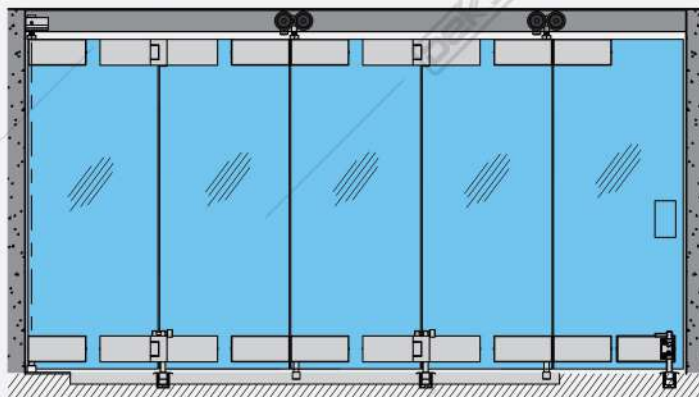

ILLUSTRATIONS

Height Max : 2700 mm
Width Max : 800 mm
Glass Thickness : 10 mm & 12 mm
Weight Max : 65 kg / panel
Max. Leaf per set : 5 panel