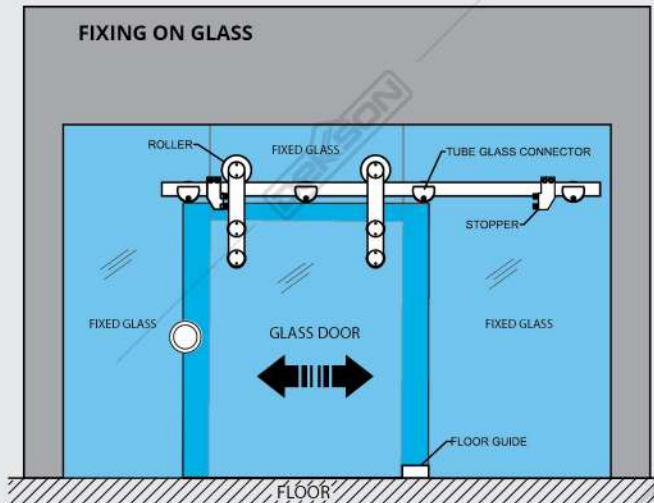

FIXING ON GLASS