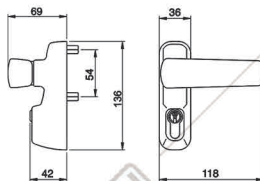

Desc. : Handle & Key
Type : ISEO 94011003T
Color : Grey