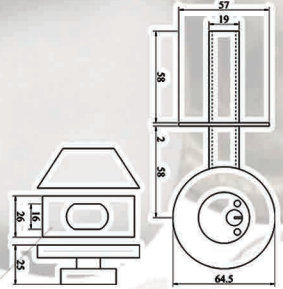

OTHERS

1. LOCKSET SHD-DKS-PP09-DL901 (Shaft Door)

Desc. : Pull Plate / Flush Ring Handle
 - Stainless Steel SUS 304
 Type : HDL PP 009
 Color : SSS (Satin Stainless Steel)

Desc. : Deadlock
 Type : DL 901 TC
 Color : SSS (Satin Stainless Steel)