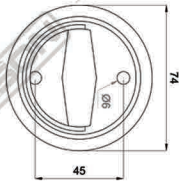

OTHERS

1. LOCKSET SHD-DKS-PP09-DL901 (Shaft Door)

Desc. : Pull Plate / Flush Ring Handle
 - Stainless Steel SUS 304
 Type : HDL PP 009
 Color : SSS (Satin Stainless Steel)

Desc. : Deadlock
 Type : DL 901 TC
 Color : SSS (Satin Stainless Steel)

2. LOCKSET SHD-DKS-PP09-WBK (Shaft Door - Security Bolt)

Desc. : Pull Plate / Flush Ring Handle
 - Stainless Steel SUS 304
 Type : HDL PP 009
 Color : SSS (Satin Stainless Steel)

Desc. : Window Bolt + Key
 Type : Window Bolt + Key
 Color : SSS (Satin Stainless Steel)