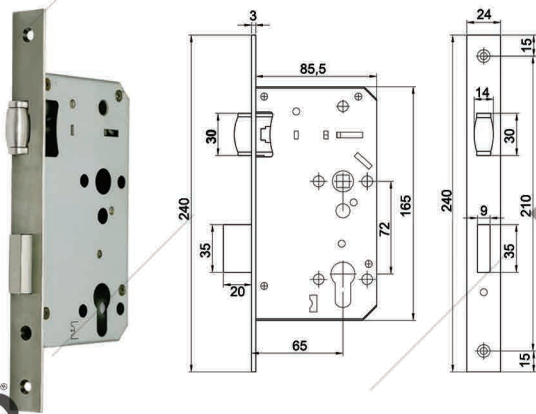

ACCESSORIES

1. LOCKSET MTS-KP-RL6572 (Roller Lockcase)

2. LOCKSET MTS-DB40 (Deadbolt Only)