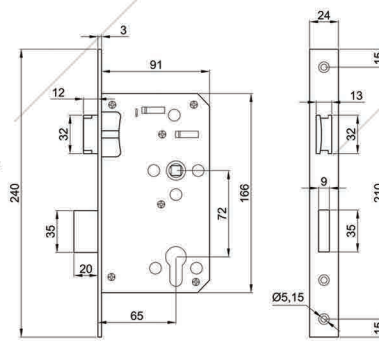

2. LOCKSET SD-DE-KP65-F70-LLT

Desc. : Double Cylinder
Type : ISEO F6-70 MM
Color : SN (Satin Nickel)

Desc. : Lockcase Non Panic
Type : KUPPE MTS IL 6572 LM
Color : SSS (Satin Stainless Steel)