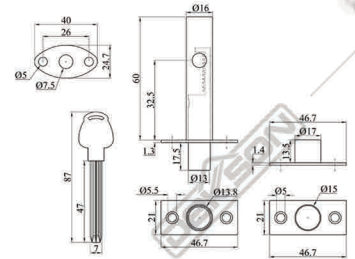

OTHERS

1. LOCKSET SHD-DKS-PP09-DL901 (Shaft Door)

Desc. : Pull Plate / Flush Ring Handle
- Stainless Steel SUS 304
Type : HDL PP 009
Color : SSS (Satin Stainless Steel)

Desc. : Deadlock
Type : DL 901 TC
Color : SSS (Satin Stainless Steel)

2. LOCKSET SHD-DKS-PP09-WBK (Shaft Door - Security Bolt)

Desc. : Pull Plate / Flush Ring Handle
- Stainless Steel SUS 304
Type : HDL PP 009
Color : SSS (Satin Stainless Steel)

Desc. : Window Bolt + Key
Type : Window Bolt + Key
Color : SSS (Satin Stainless Steel)

3. LOCKSET GC-DKS-001P (Garbage Chute)

Desc. : Pull Plate / Flush Ring Handle
- Stainless Steel SUS 304
Type : HDL PP 009
Color : SSS (Satin Stainless Steel)

Desc. : Latch Bolt
Type : DKS LSF 001 P