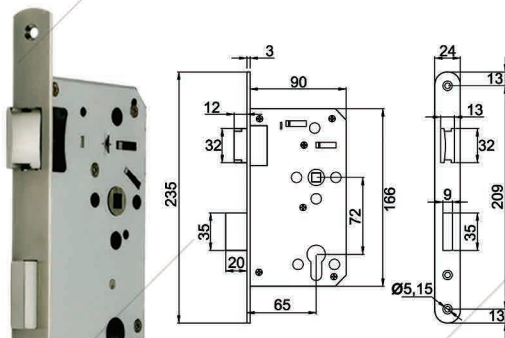

LOCKSET FOR PANIC DOOR WITH LEVER HANDLE

1. LOCKSET PL-SE-KP65P-LK (Single Entry)

Desc. : Lockcase
Type : KUPPE MTS IL 6572 Panic LM
Color : SSS (Satin Stainless Steel)

Desc. : Double Cylinder
Type : ISEO F6-80 MM
Color : SN (Satin Nickel)