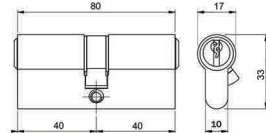

Desc. : Double Cylinder
Type : ISEO F6-80 MM
Color : SN (Satin Nickel)