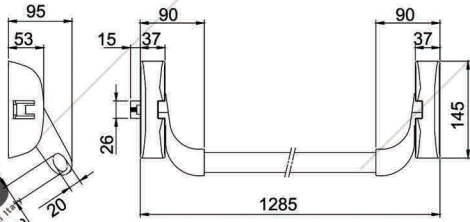

LOCKSET FOR PANIC DOOR WITH BAR HANDLE

3. LOCKSET PC-SE/DE-ISEO1334A-K [Single / Double Entry]

Desc. : Bar Handle
Type : ISEO Idea single point 941111334A
Color : Grey

Desc. : Handle & Key
Type : ISEO 94011003T
Color : Grey

4. LOCKSET PB-SE/DE-ISEO VERTICAL [Single / Double Entry]

Desc. : Bar Handle with Vertical Bolt
Type : ISEO 2 Point Idea 9432083334
Color : Grey

Desc. : Handle & Key
Type : ISEO 94011003T
Color : Grey