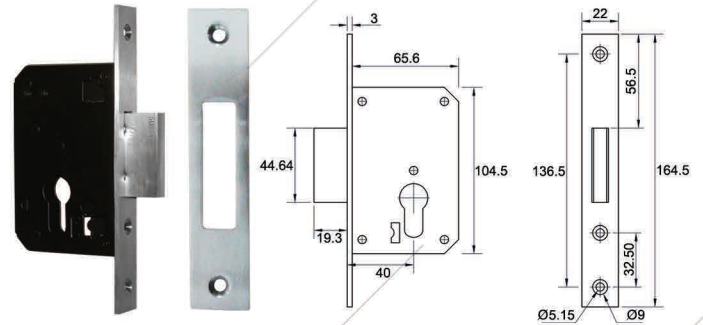

LIFETIME
Warranty
for MECHANICAL

Desc. : Roller Lockcase
Type : KUPPE MTS RL 6572 LM
Color : SSS (Satin Stainless Steel)

Desc. : Deadbolt
Type : MTS DB40 MM
Color : SSS (Satin Stainless Steel)