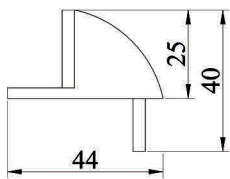

C. DOOR STOPER DKS DS 886
Desc. : Door Stoper
Type : DS 886
Color : SSS (Satin Stainless Steel)