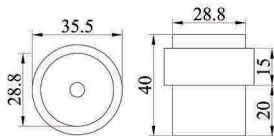

B. DOOR STOPER DKS DS 006
Desc. : Door Stoper
Type : DS 006
Color : SSS (Satin Stainless Steel)