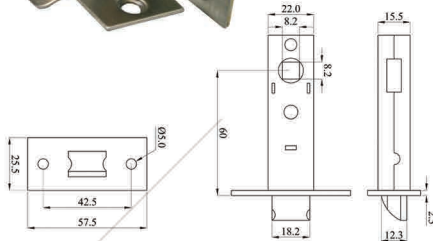

Desc. : Pull Plate / Flush Ring Handle
- Stainless Steel SUS 304
Type : HDL PP 009
Color : SSS (Satin Stainless Steel)

Desc. : Latch Bolt
Type : DKS LSF 001 P