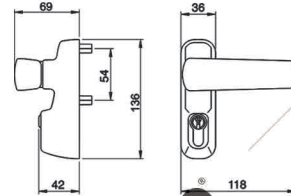

LOCKSET FOR PANIC DOOR WITH BAR HANDLE

3. LOCKSET PC-SE/DE-ISEO1334A-K [Single / Double Entry]

Desc. : Bar Handle
Type : ISEO Idea single point 941111334A
Color : Grey

Desc. : Handle & Key
Type : ISEO 94011003T
Color : Grey

4. LOCKSET PB-SE/DE-ISEO VERTICAL [Single / Double Entry]

Desc. : Bar Handle with Vertical Bolt
Type : ISEO 2 Point Idea 9432083334
Color : Grey

Desc. : Handle & Key
Type : ISEO 94011003T
Color : Grey