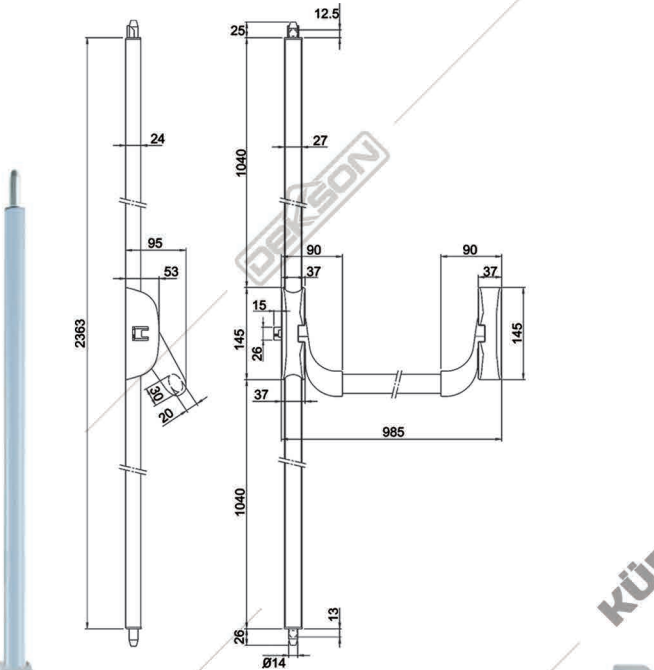

4. LOCKSET PB-SE/DE-ISEO VERTICAL [Single / Double Entry]

Desc. : Bar Handle with Vertical Bolt
Type : ISEO 2 Point Idea 9432083334
Color : Grey

Desc. : Handle & Key
Type : ISEO 94011003T
Color : Grey