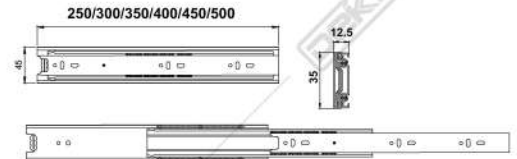

### FBB 250MM STANDARD BLACK

**AVAILABLE :**

FBB 300MM STANDARD BLACK  
FBB 350MM STANDARD BLACK  
FBB 400MM STANDARD BLACK  
FBB 450MM STANDARD BLACK  
FBB 500MM STANDARD BLACK  
FBB 550MM STANDARD BLACK

### FBB 35400MM STANDARD BLACK

**AVAILABLE :**

FBB 35300MM STANDARD BLACK  
FBB 35350MM STANDARD BLACK  
FBB 35450MM STANDARD BLACK  
FBB 35500MM STANDARD BLACK

Dekson furniture conceal slide offer seamless look, as the slide is essentially invisible from sight. Dekson furniture ball bearing is furnished with self-closing feature, with choices between standard self-closing and slow motion self-closing.