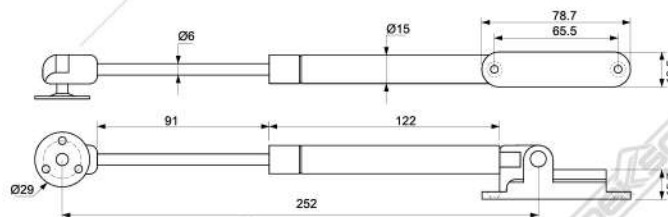

FURNITURE LOCK

PL 105 CP

AVAILABLE:
CL 103 20MM CP
CL 103 25MM CP

Small, yet very safe. Dekkson high quality furniture locks are the dependable choices to secure your furnitures. with multiple variants to suit your need in every type of furniture

FURNITURE ACCESSORIES

FR 388*