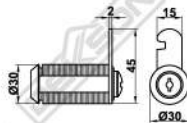

**FURNITURE HANDLE**

FH D108 SSS

**Note :**  
- L : Length  
- C : C to C (As)  
- D : Diameter  
- H : High  
- Material : SUS 304

TYPE	SIZE (MM)			
	L	C	D	H
FH D108 10X100MM SSS	100	64	Ø10	32
FH D108 10X120MM SSS	120	64	Ø10	32
FH D108 10X150MM SSS	150	96	Ø10	32
FH D108 10X200MM SSS	200	128	Ø10	32
FH D108 10X250MM SSS	250	160	Ø10	32
FH D108 12X120MM SSS	120	64	Ø12	35
FH D108 12X150MM SSS	150	64	Ø12	35
FH D108 12X200MM SSS	200	128	Ø12	35
FH D108 12X250MM SSS	250	160	Ø12	35
FH D108 12X300MM SSS	300	192	Ø12	35
FH D108 12X350MM SSS	350	255	Ø12	35
FH D108 12X400MM SSS	400	288	Ø12	35
FH D108 12X450MM SSS	450	320	Ø12	35
FH D108 12X500MM SSS	500	360	Ø12	35

## FURNITURE LOCK

**DL 138**

**PL 105 CP**

**CL 103 30MM CP**

AVAILABLE:  
CL 103 20MM CP  
CL 103 25MM CP

**KG 001 CP**

Small, yet very safe. Dekkson high quality furniture locks are the dependable choices to secure your furnitures. with multiple variants to suit your need in every type of furniture