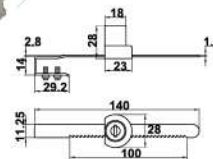

**FURNITURE HANDLE**

FH D108 SSS

**Note :**  
- L : Length  
- C : C to C (As)  
- D : Diameter  
- H : High  
- Material : SUS 304

TYPE	SIZE (MM)			
	L	C	D	H
FH D108 10X100MM SSS	100	64	Ø10	32
FH D108 10X120MM SSS	120	64	Ø10	32
FH D108 10X150MM SSS	150	96	Ø10	32
FH D108 10X200MM SSS	200	128	Ø10	32
FH D108 10X250MM SSS	250	160	Ø10	32
FH D108 12X120MM SSS	120	64	Ø12	35
FH D108 12X150MM SSS	150	64	Ø12	35
FH D108 12X200MM SSS	200	128	Ø12	35
FH D108 12X250MM SSS	250	160	Ø12	35
FH D108 12X300MM SSS	300	192	Ø12	35
FH D108 12X350MM SSS	350	255	Ø12	35
FH D108 12X400MM SSS	400	288	Ø12	35
FH D108 12X450MM SSS	450	320	Ø12	35
FH D108 12X500MM SSS	500	360	Ø12	35

## FURNITURE LOCK

**DL 138**

**PL 105 CP**

**CL 103 30MM CP**

AVAILABLE:  
CL 103 20MM CP  
CL 103 25MM CP

**KG 001 CP**

Small, yet very safe. Dekkson high quality furniture locks are the dependable choices to secure your furnitures. with multiple variants to suit your need in every type of furniture