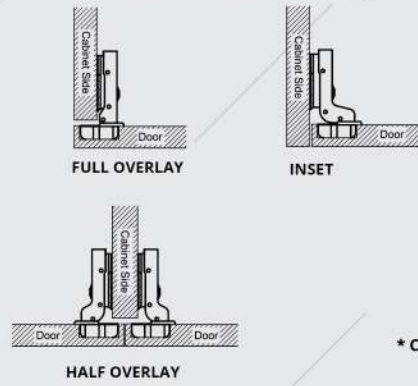

ILLUSTRATION