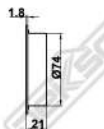

FURNITURE HANDLE ACCESSORIES

Dekson furniture handle is designed to fit with all type of furniture style. With its simple design and quality material, these furniture handle complete your furniture while enhancing its aesthetical visual

FH D108 SSS

Note :
- L : Length
- C : C to C (As)
- D : Diameter
- H : High
- Material : SUS 304

TYPE	SIZE (MM)			
	L	C	D	H
FH D108 10X100MM SSS	100	64	Ø10	32
FH D108 10X120MM SSS	120	64	Ø10	32
FH D108 10X150MM SSS	150	96	Ø10	32
FH D108 10X200MM SSS	200	128	Ø10	32
FH D108 10X250MM SSS	250	160	Ø10	32
FH D108 12X120MM SSS	120	64	Ø12	35
FH D108 12X150MM SSS	150	64	Ø12	35
FH D108 12X200MM SSS	200	128	Ø12	35
FH D108 12X250MM SSS	250	160	Ø12	35
FH D108 12X300MM SSS	300	192	Ø12	35
FH D108 12X350MM SSS	350	255	Ø12	35
FH D108 12X400MM SSS	400	288	Ø12	35
FH D108 12X450MM SSS	450	320	Ø12	35
FH D108 12X500MM SSS	500	360	Ø12	35