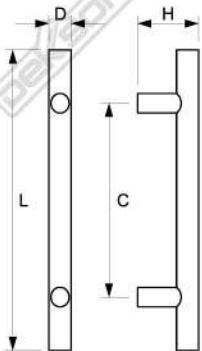

### FBB 250MM STANDARD BLACK

**AVAILABLE :**

FBB 300MM STANDARD BLACK  
FBB 350MM STANDARD BLACK  
FBB 400MM STANDARD BLACK  
FBB 450MM STANDARD BLACK  
FBB 500MM STANDARD BLACK  
FBB 550MM STANDARD BLACK

### FBB 35400MM STANDARD BLACK

**AVAILABLE :**

FBB 35300MM STANDARD BLACK  
FBB 35350MM STANDARD BLACK  
FBB 35450MM STANDARD BLACK  
FBB 35500MM STANDARD BLACK

Dekson furniture conceal slide offer seamless look, as the slide is essentially invisible from sight. Dekson furniture ball bearing is furnished with self-closing feature, with choices between standard self-closing and slow motion self-closing.

**FURNITURE HANDLE**

FH D108 SSS

**Note :**  
- L : Length  
- C : C to C (As)  
- D : Diameter  
- H : High  
- Material : SUS 304

TYPE	SIZE (MM)			
	L	C	D	H
FH D108 10X100MM SSS	100	64	Ø10	32
FH D108 10X120MM SSS	120	64	Ø10	32
FH D108 10X150MM SSS	150	96	Ø10	32
FH D108 10X200MM SSS	200	128	Ø10	32
FH D108 10X250MM SSS	250	160	Ø10	32
FH D108 12X120MM SSS	120	64	Ø12	35
FH D108 12X150MM SSS	150	64	Ø12	35
FH D108 12X200MM SSS	200	128	Ø12	35
FH D108 12X250MM SSS	250	160	Ø12	35
FH D108 12X300MM SSS	300	192	Ø12	35
FH D108 12X350MM SSS	350	255	Ø12	35
FH D108 12X400MM SSS	400	288	Ø12	35
FH D108 12X450MM SSS	450	320	Ø12	35
FH D108 12X500MM SSS	500	360	Ø12	35