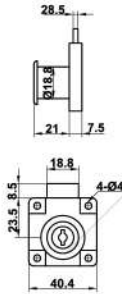

FURNITURE LOCK

PL 105 CP

AVAILABLE:
CL 103 20MM CP
CL 103 25MM CP

Small, yet very safe. Dekkson high quality furniture locks are the dependable choices to secure your furnitures. with multiple variants to suit your need in every type of furniture

FURNITURE ACCESSORIES