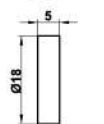

FURNITURE HANDLE ACCESSORIES

Dekson furniture handle is designed to fit with all type of furniture style. With its simple design and quality material, these furniture handle complete your furniture while enhancing its aesthetical visual

FH D108 SSS

Note :
- L : Length
- C : C to C (As)
- D : Diameter
- H : High
- Material : SUS 304

TYPE	SIZE (MM)			
	L	C	D	H
FH D108 10X100MM SSS	100	64	Ø10	32
FH D108 10X120MM SSS	120	64	Ø10	32
FH D108 10X150MM SSS	150	96	Ø10	32
FH D108 10X200MM SSS	200	128	Ø10	32
FH D108 10X250MM SSS	250	160	Ø10	32
FH D108 12X120MM SSS	120	64	Ø12	35
FH D108 12X150MM SSS	150	64	Ø12	35
FH D108 12X200MM SSS	200	128	Ø12	35
FH D108 12X250MM SSS	250	160	Ø12	35
FH D108 12X300MM SSS	300	192	Ø12	35
FH D108 12X350MM SSS	350	255	Ø12	35
FH D108 12X400MM SSS	400	288	Ø12	35
FH D108 12X450MM SSS	450	320	Ø12	35
FH D108 12X500MM SSS	500	360	Ø12	35

FFH 002 SSS