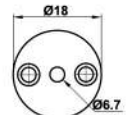

FURNITURE HANDLE ACCESSORIES

Dekson furniture handle is designed to fit with all type of furniture style. With its simple design and quality material, these furniture handle complete your furniture while enhancing its aesthetical visual

FH D108 SSS

Note :
- L : Length
- C : C to C (As)
- D : Diameter
- H : High
- Material : SUS 304

TYPE	SIZE (MM)			
	L	C	D	H
FH D108 10X100MM SSS	100	64	Ø10	32
FH D108 10X120MM SSS	120	64	Ø10	32
FH D108 10X150MM SSS	150	96	Ø10	32
FH D108 10X200MM SSS	200	128	Ø10	32
FH D108 10X250MM SSS	250	160	Ø10	32
FH D108 12X120MM SSS	120	64	Ø12	35
FH D108 12X150MM SSS	150	64	Ø12	35
FH D108 12X200MM SSS	200	128	Ø12	35
FH D108 12X250MM SSS	250	160	Ø12	35
FH D108 12X300MM SSS	300	192	Ø12	35
FH D108 12X350MM SSS	350	255	Ø12	35
FH D108 12X400MM SSS	400	288	Ø12	35
FH D108 12X450MM SSS	450	320	Ø12	35
FH D108 12X500MM SSS	500	360	Ø12	35

FFH 002 SSS