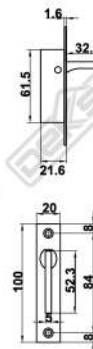

FURNITURE HANDLE ACCESSORIES

Dekson furniture handle is designed to fit with all type of furniture style. With its simple design and quality material, these furniture handle complete your furniture while enhancing its aesthetical visual

FH D108 SSS

Note :
- L : Length
- C : C to C (As)
- D : Diameter
- H : High
- Material : SUS 304

TYPE	SIZE (MM)			
	L	C	D	H
FH D108 10X100MM SSS	100	64	Ø10	32
FH D108 10X120MM SSS	120	64	Ø10	32
FH D108 10X150MM SSS	150	96	Ø10	32
FH D108 10X200MM SSS	200	128	Ø10	32
FH D108 10X250MM SSS	250	160	Ø10	32
FH D108 12X120MM SSS	120	64	Ø12	35
FH D108 12X150MM SSS	150	64	Ø12	35
FH D108 12X200MM SSS	200	128	Ø12	35
FH D108 12X250MM SSS	250	160	Ø12	35
FH D108 12X300MM SSS	300	192	Ø12	35
FH D108 12X350MM SSS	350	255	Ø12	35
FH D108 12X400MM SSS	400	288	Ø12	35
FH D108 12X450MM SSS	450	320	Ø12	35
FH D108 12X500MM SSS	500	360	Ø12	35