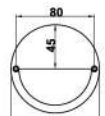

FURNITURE HANDLE ACCESSORIES

Dekson furniture handle is designed to fit with all type of furniture style. With its simple design and quality material, these furniture handle complete your furniture while enhancing its aesthetical visual

FH D108 SSS

Note :
- L : Length
- C : C to C (As)
- D : Diameter
- H : High
- Material : SUS 304

TYPE	SIZE (MM)			
	L	C	D	H
FH D108 10X100MM SSS	100	64	Ø10	32
FH D108 10X120MM SSS	120	64	Ø10	32
FH D108 10X150MM SSS	150	96	Ø10	32
FH D108 10X200MM SSS	200	128	Ø10	32
FH D108 10X250MM SSS	250	160	Ø10	32
FH D108 12X120MM SSS	120	64	Ø12	35
FH D108 12X150MM SSS	150	64	Ø12	35
FH D108 12X200MM SSS	200	128	Ø12	35
FH D108 12X250MM SSS	250	160	Ø12	35
FH D108 12X300MM SSS	300	192	Ø12	35
FH D108 12X350MM SSS	350	255	Ø12	35
FH D108 12X400MM SSS	400	288	Ø12	35
FH D108 12X450MM SSS	450	320	Ø12	35
FH D108 12X500MM SSS	500	360	Ø12	35