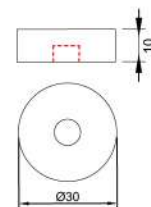

FURNITURE LOCK

PL 105 CP

AVAILABLE:
CL 103 20MM CP
CL 103 25MM CP

Small, yet very safe. Dekkson high quality furniture locks are the dependable choices to secure your furnitures. with multiple variants to suit your need in every type of furniture

FURNITURE ACCESSORIES