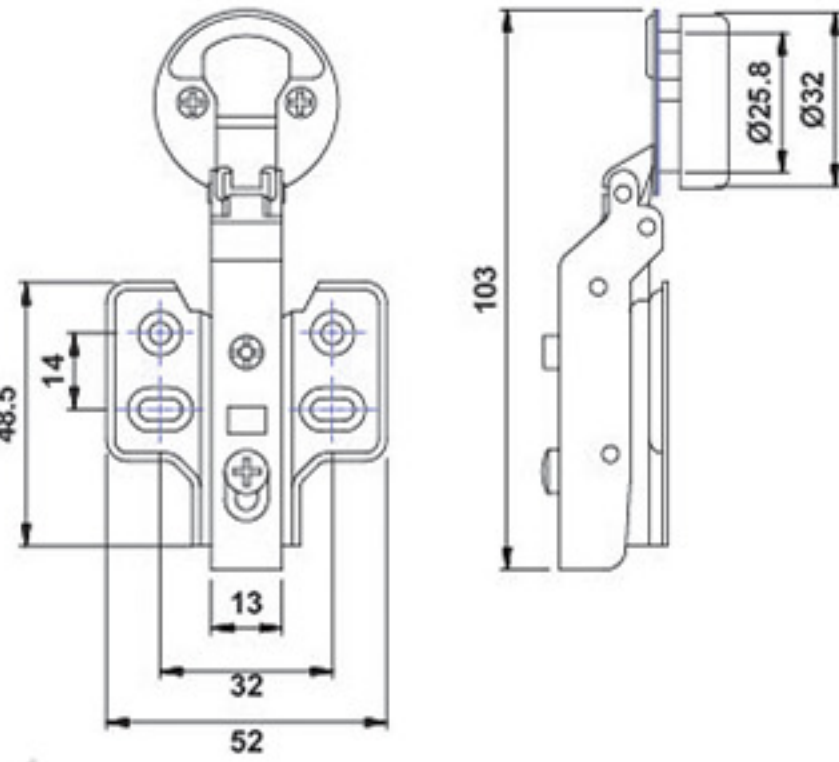

FOR GLASS

Capacity (Max) : 7 kg/pair

**HYD ES SD GLASS D8512
26MM FULL OVERLAY CP**