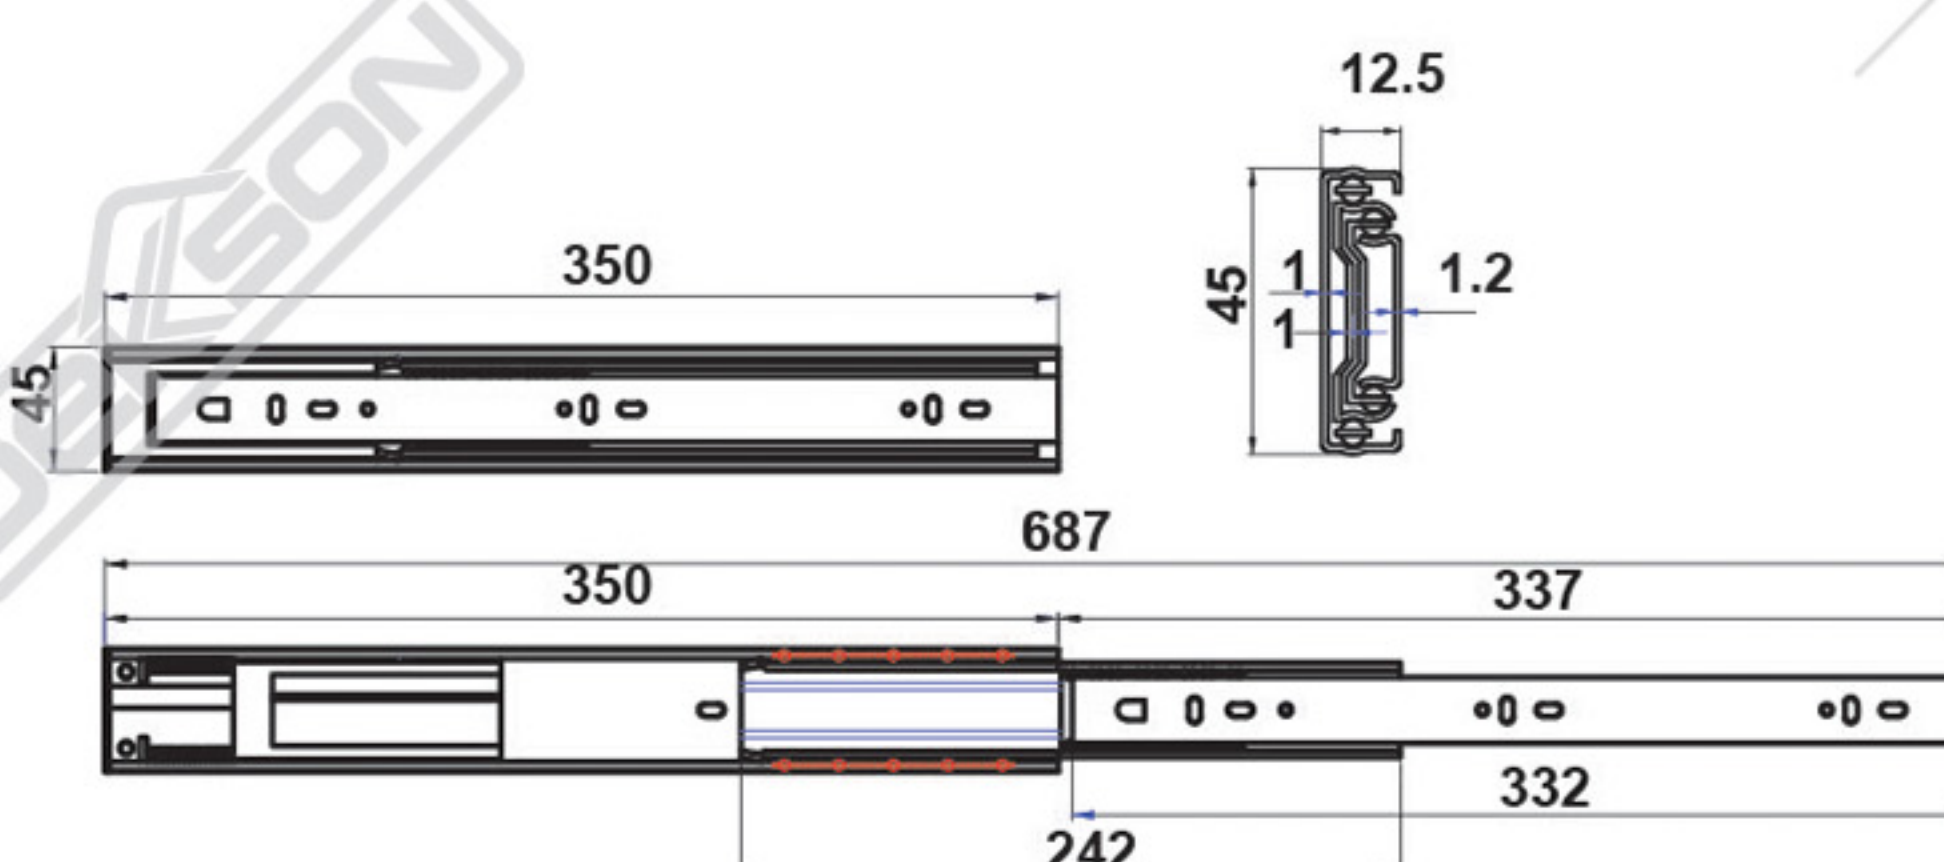

FBB 250MM STANDARD BLACK

1. Available :
2. 300MM STANDARD BLACK
   - 350MM STANDARD BLACK
   - 400MM STANDARD BLACK
   - 450MM STANDARD BLACK
   - 500MM STANDARD BLACK
   - 550MM STANDARD BLACK