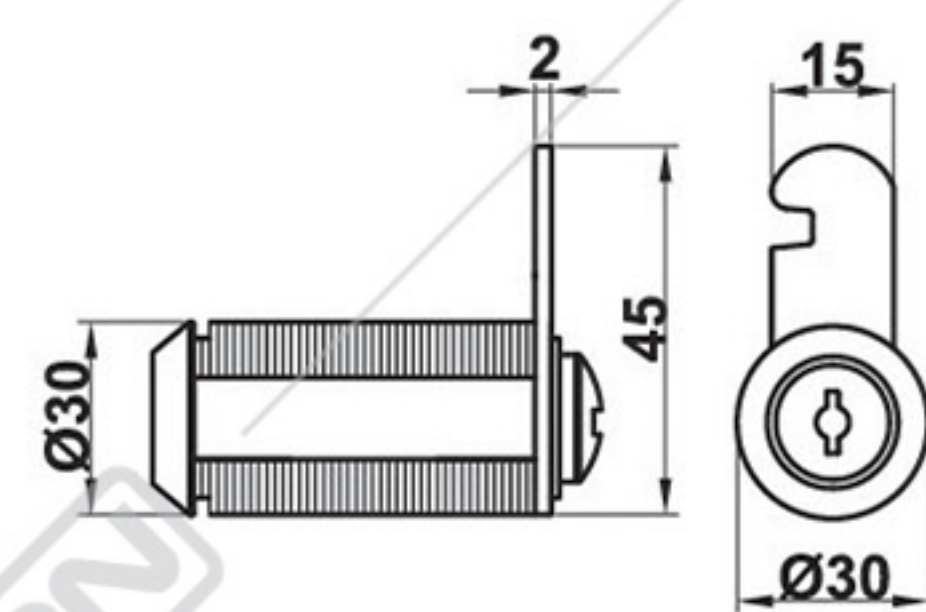

FURNITURE LOCK

Small, yet very safe. Dekkson high quality furniture locks are the dependable choices to secure your furniture. With multiple variants to suit your need in every type of furniture.