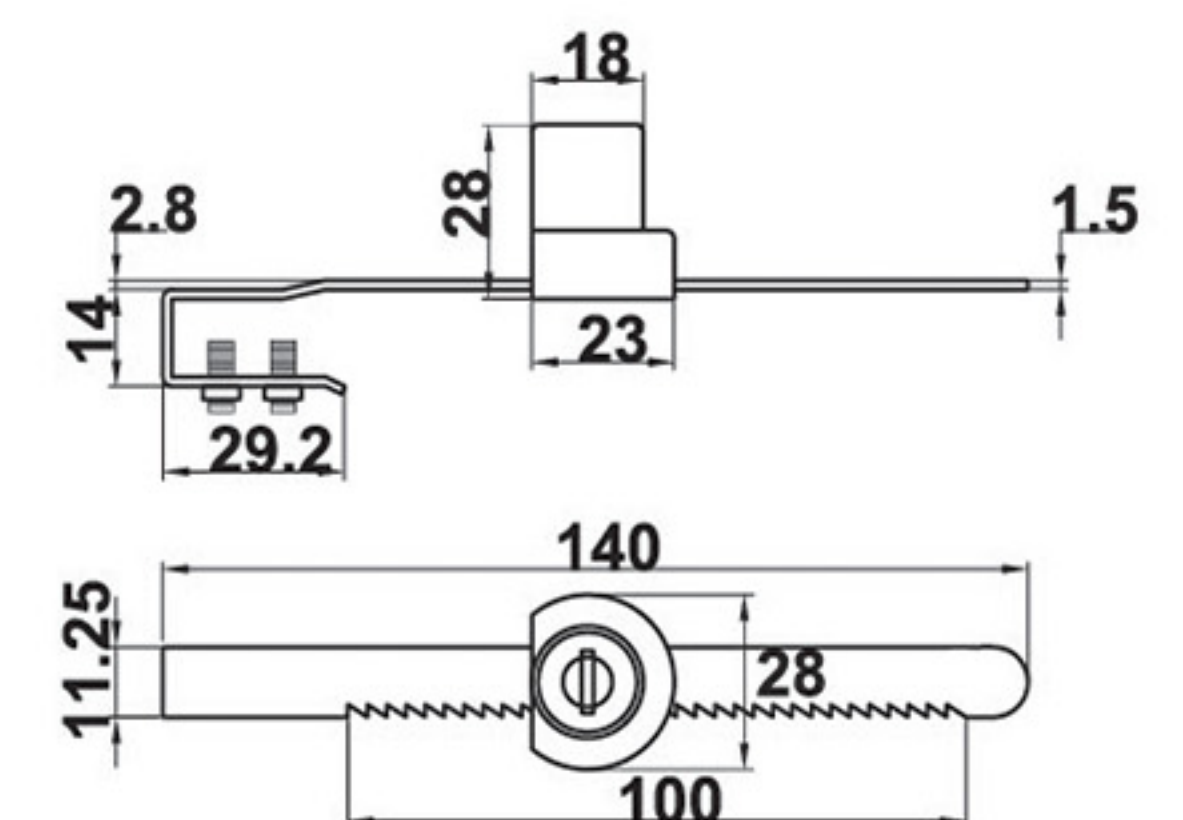

FURNITURE LOCK

Small, yet very safe. Dekkson high quality furniture locks are the dependable choices to secure your furniture. With multiple variants to suit your need in every type of furniture.

KG 001 CP