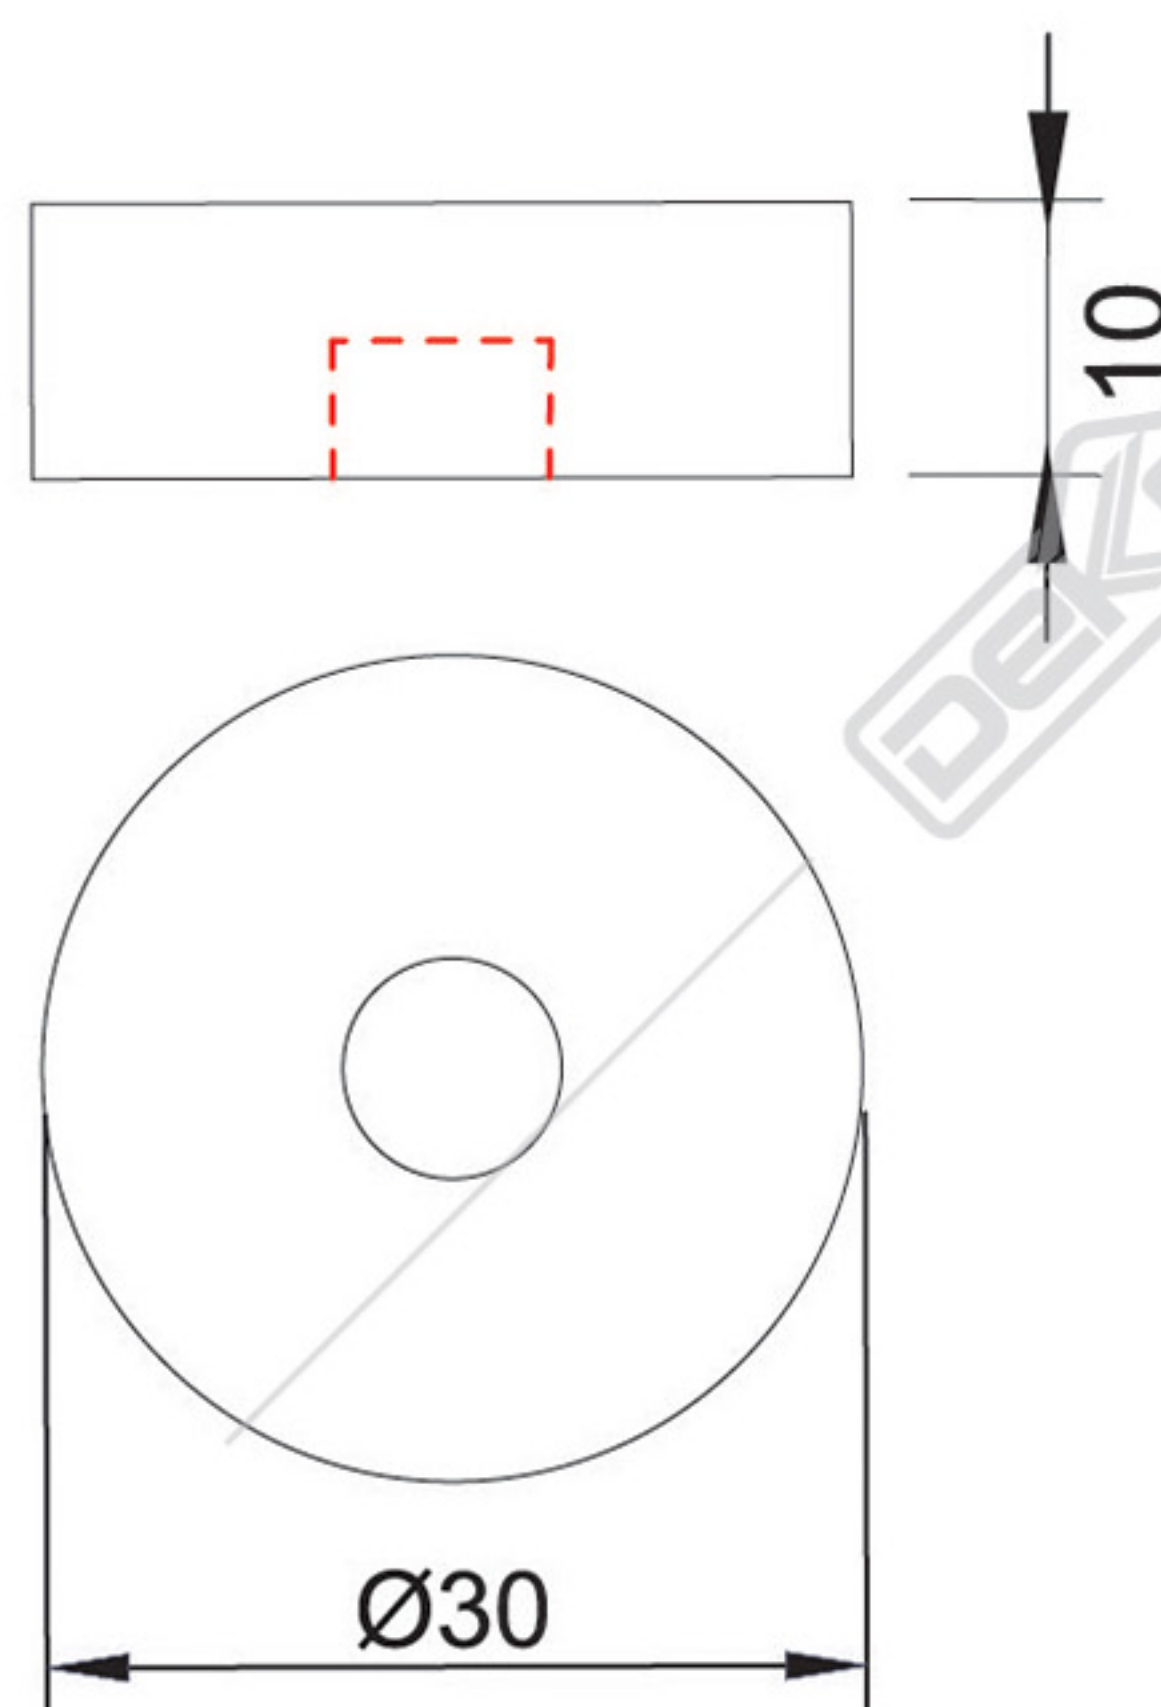

FURNITURE ACCESSORIES