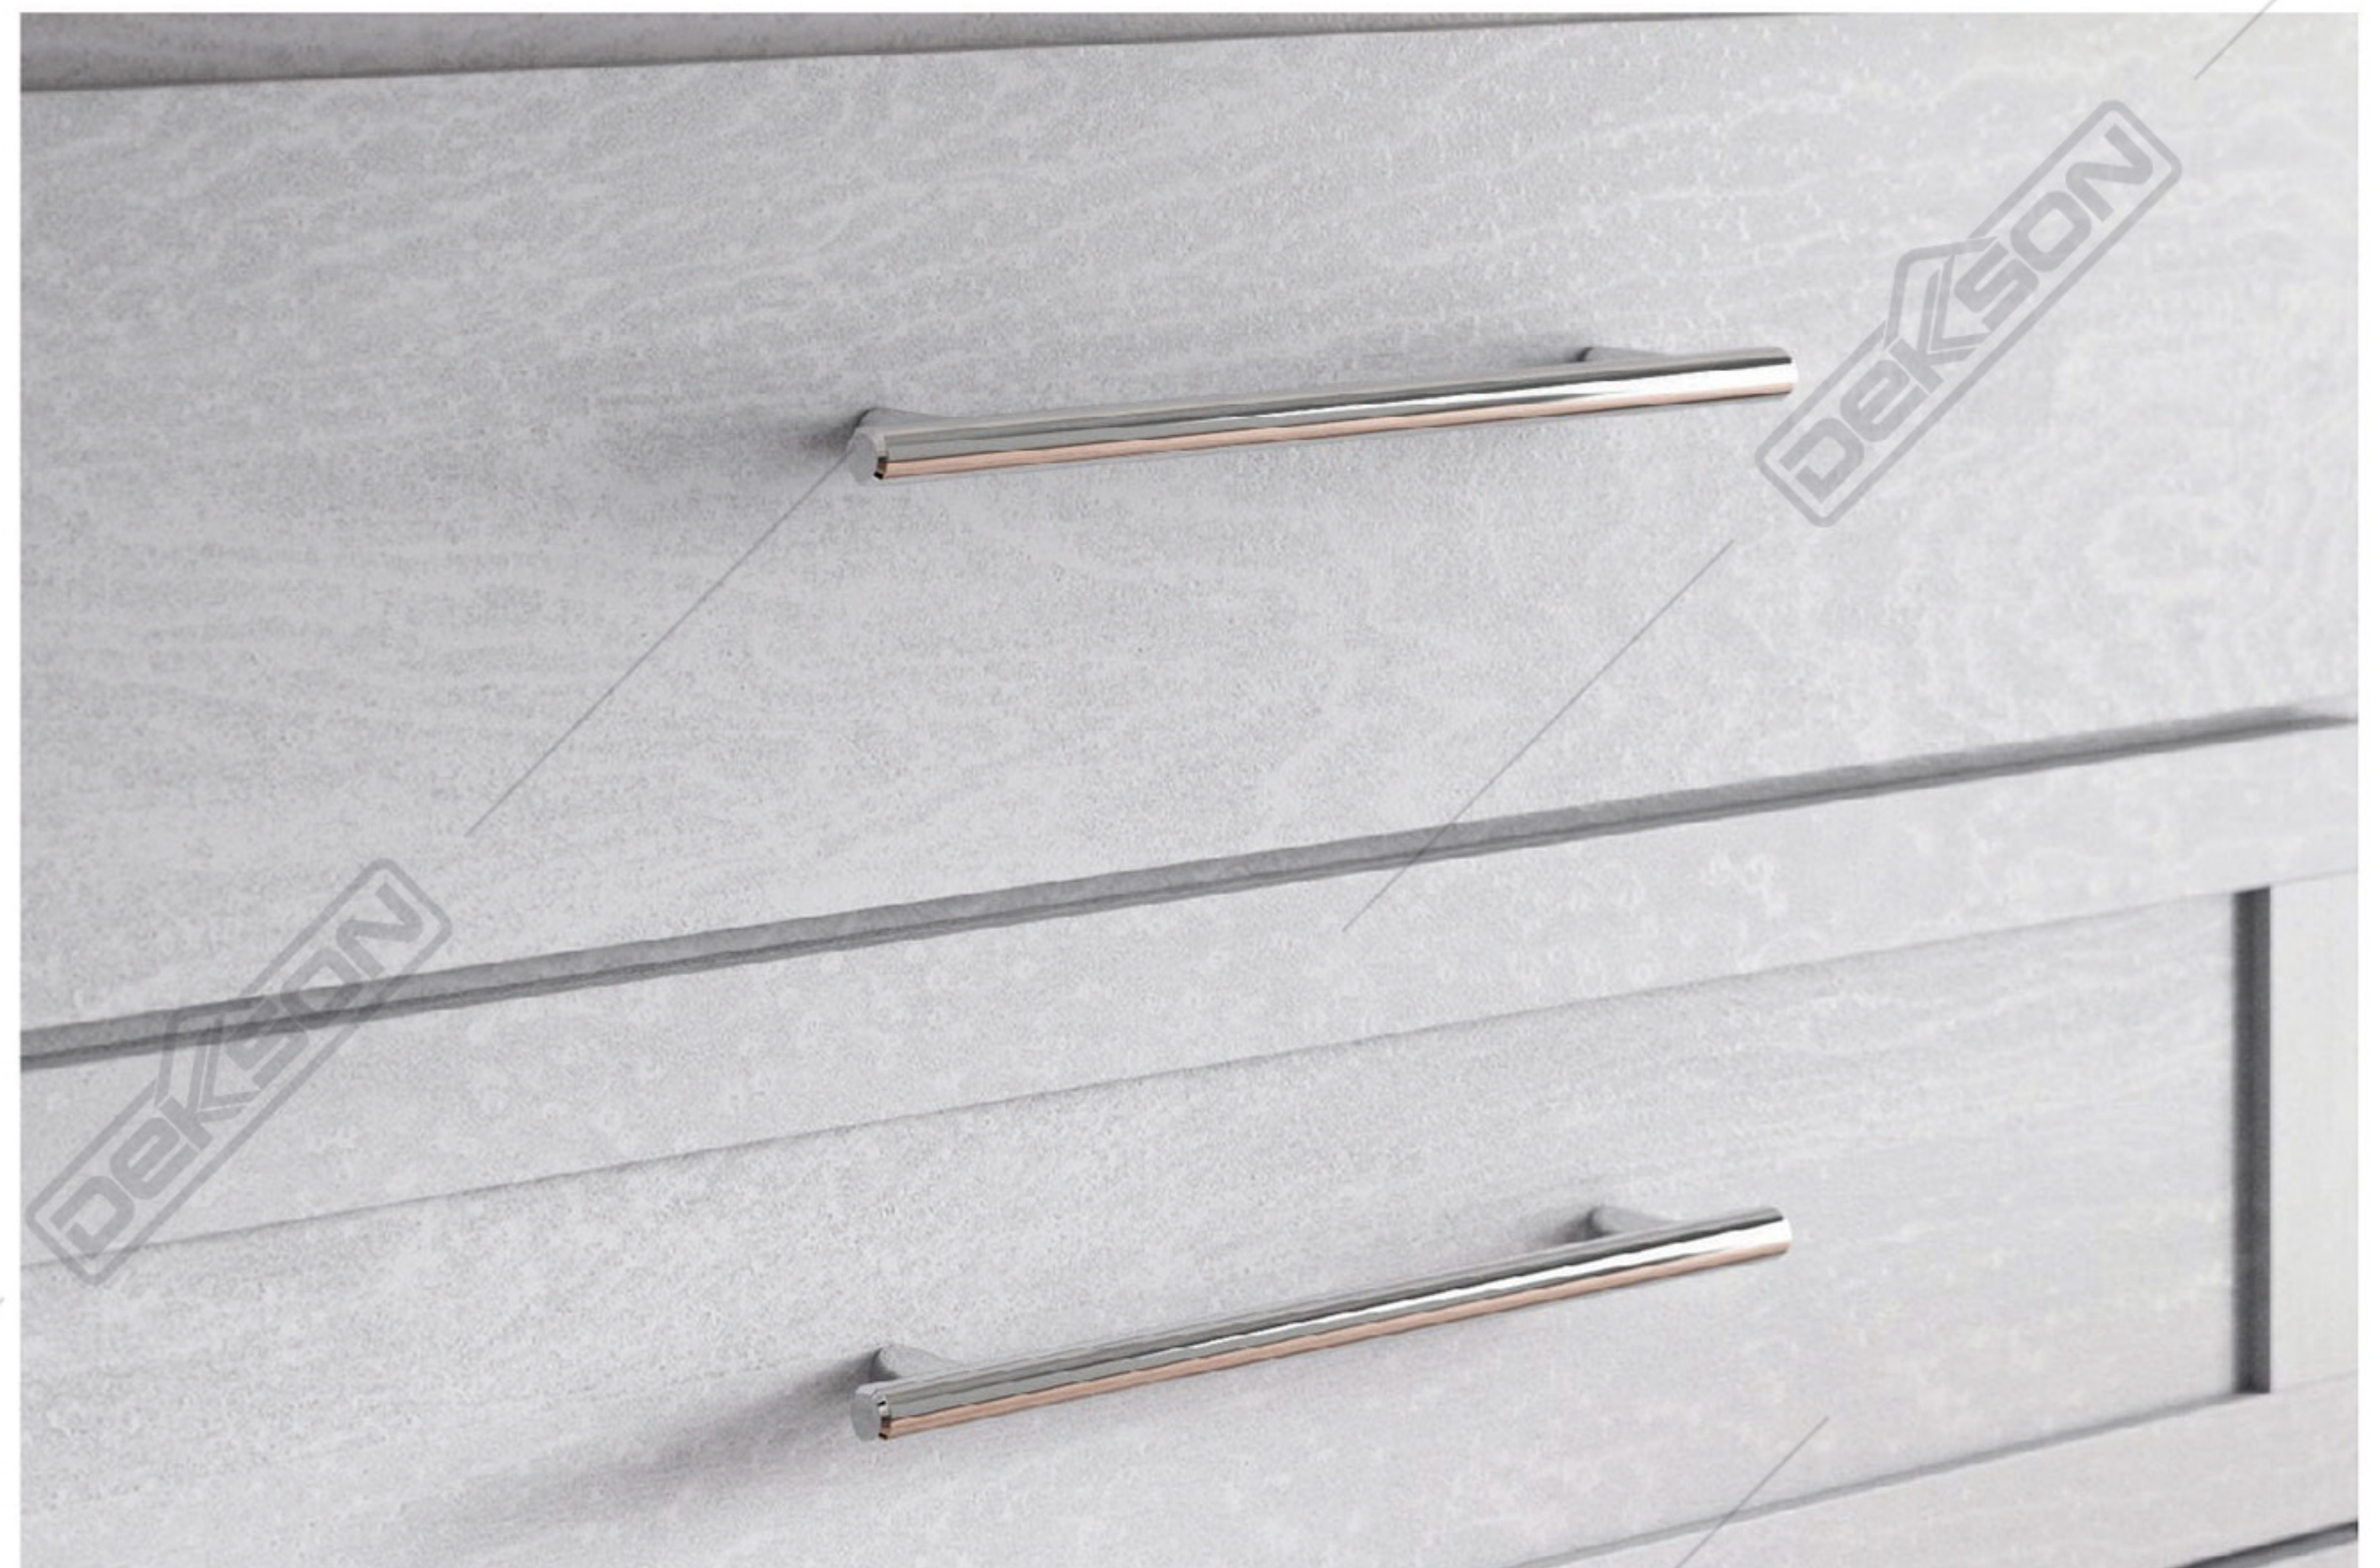

FH D108 SSS

Note :

- L : Length
- C : C to C (As)
- D : Diameter
- H : High
- Material : SUS 304

TYPE	SIZE (MM)			
	L	C	D	H
FH D108 10X100MM SSS	100	64	Ø10	32
FH D108 10X120MM SSS	120	64	Ø10	32
FH D108 10X150MM SSS	150	96	Ø10	32
FH D108 10X200MM SSS	200	128	Ø10	32
FH D108 10X250MM SSS	250	160	Ø10	32
FH D108 12X120MM SSS	120	64	Ø12	35
FH D108 12X150MM SSS	150	64	Ø12	35
FH D108 12X200MM SSS	200	128	Ø12	35
FH D108 12X250MM SSS	250	160	Ø12	35
FH D108 12X300MM SSS	300	192	Ø12	35
FH D108 12X350MM SSS	350	255	Ø12	35
FH D108 12X400MM SSS	400	288	Ø12	35
FH D108 12X450MM SSS	450	320	Ø12	35
FH D108 12X500MM SSS	500	360	Ø12	35