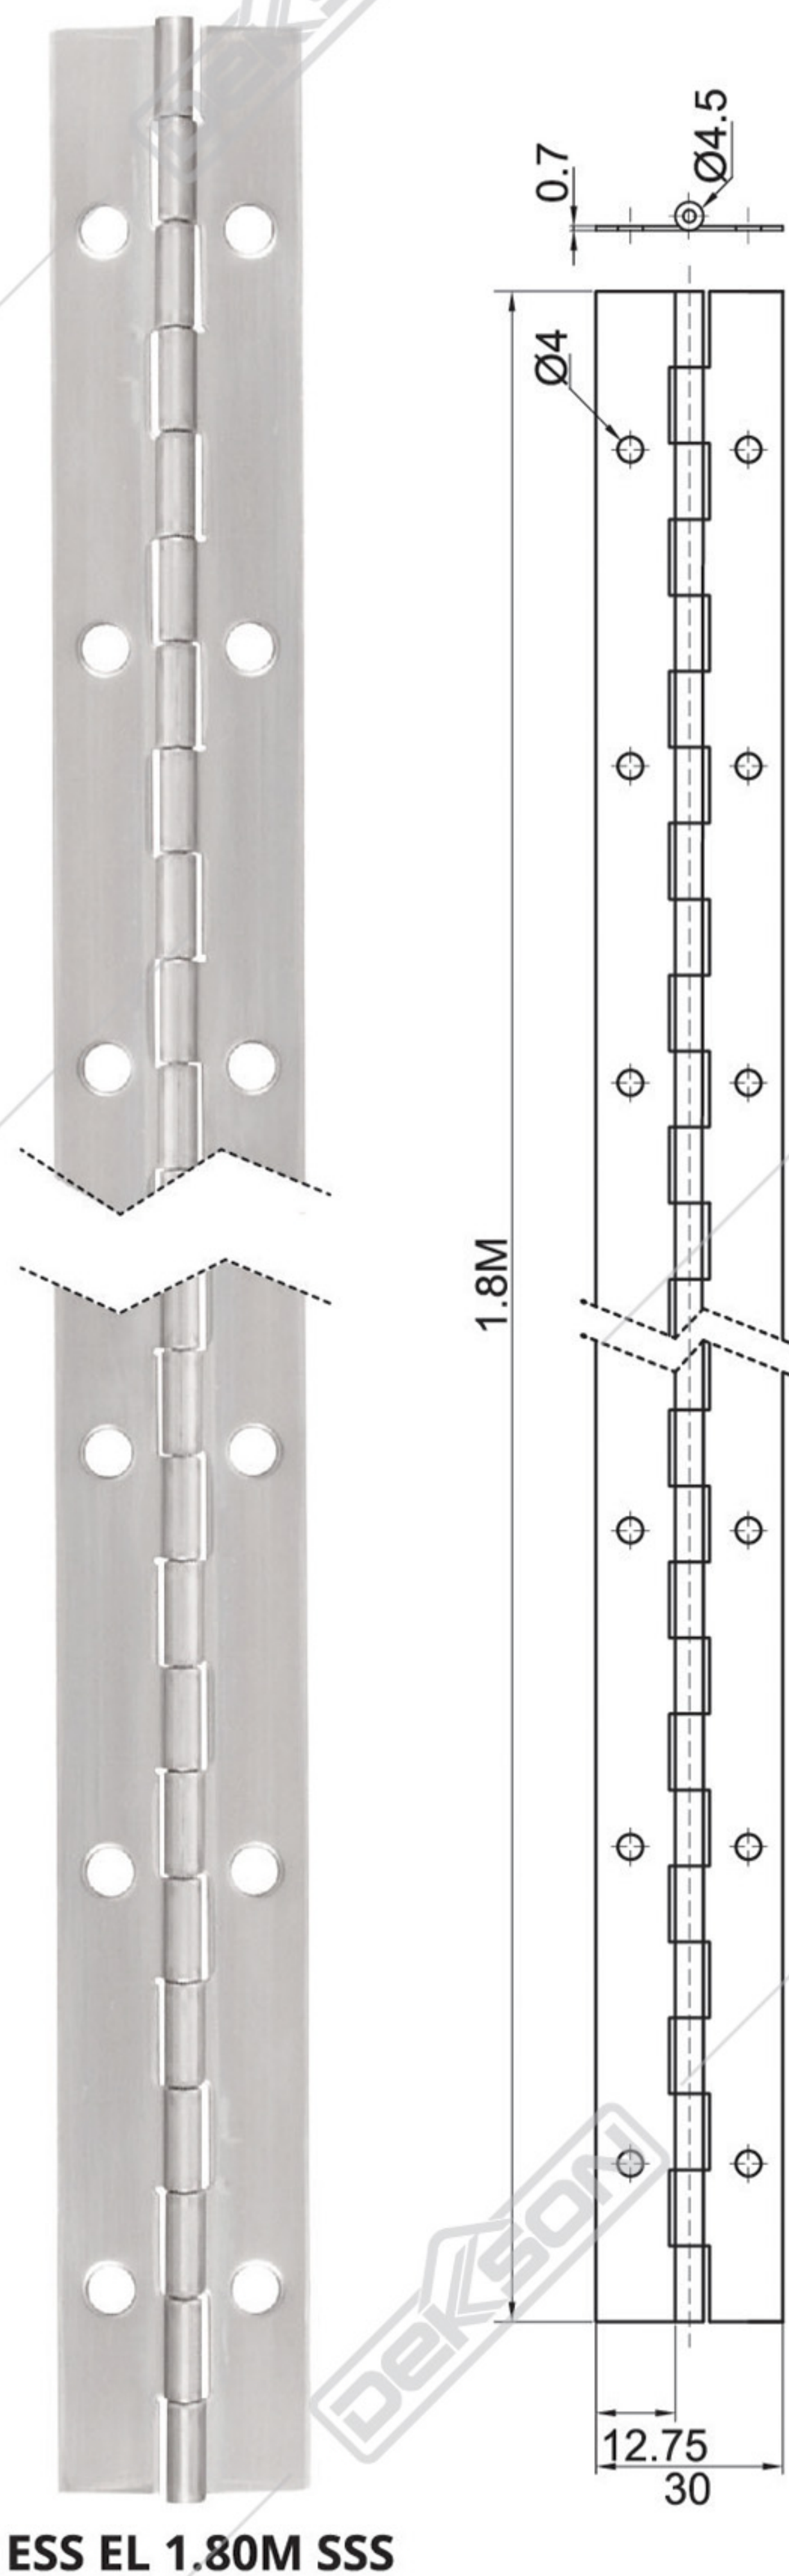

Table of Contents :

Furniture Hinge 03 - 05

Furniture Sliding Accessories 06 - 07

Furniture Soft Roller -

Furniture Conceal Slide -

Furniture Ball Bearing -

Furniture Handle Accessories 08 - 10

Furniture Handle -

Furniture Lock -

Furniture Accessories -

DEKSON reserves the rights to change the design & technical specifications of the products or to make additions or improvements without any notification. If you must form a complete sets for engineering. Please contact the local distributor or our company to inquire about the accurate sizes, or measure according to the sizes of the object itself.

HINGE

FURNITURE HINGE

ESS EL 1.80M SSS

ESS 50x40x1.5MM 2NR SSS
Capacity (max) : 15 KG / pair

ESS 63x40x1.5MM 4NR SSS
Capacity (max) : 20 KG / pair

AVAILABLE :
 ES SL 5" CP
 ES SL 9" CP
 ES SL 5" SSS (SUS 304)
 ES SL 9" SSS (SUS 304)