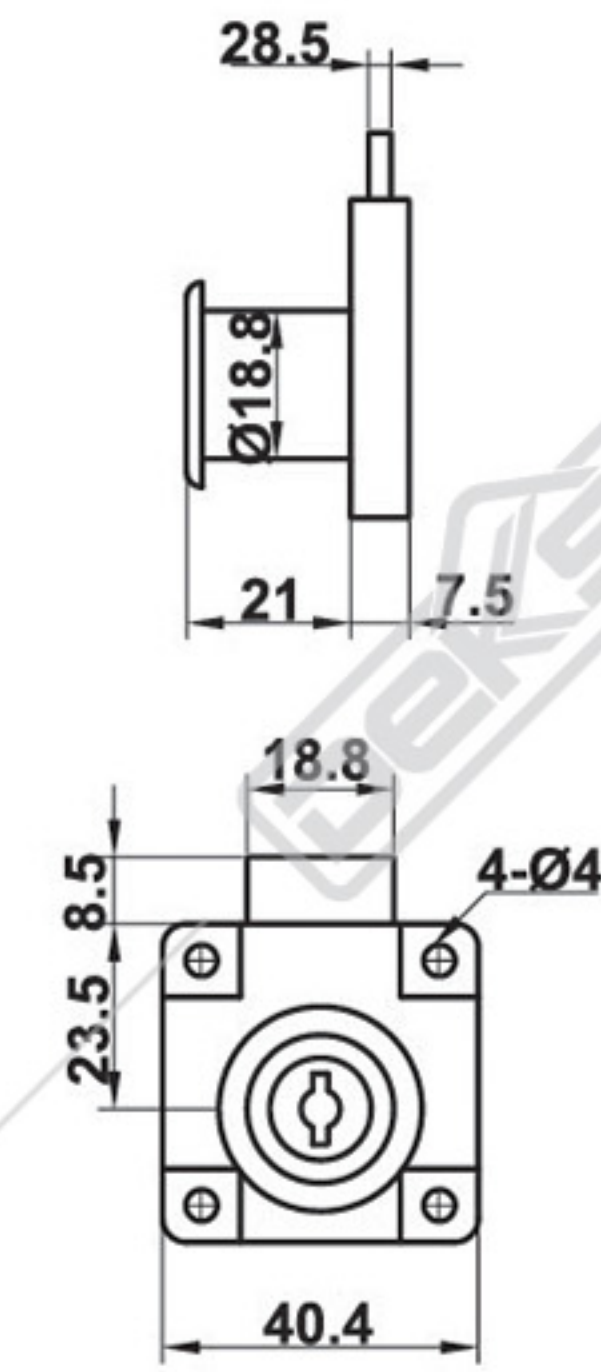

FURNITURE LOCK

Small, yet very safe. Dekkson high quality furniture locks are the dependable choices to secure your furniture. With multiple variants to suit your need in every type of furniture.