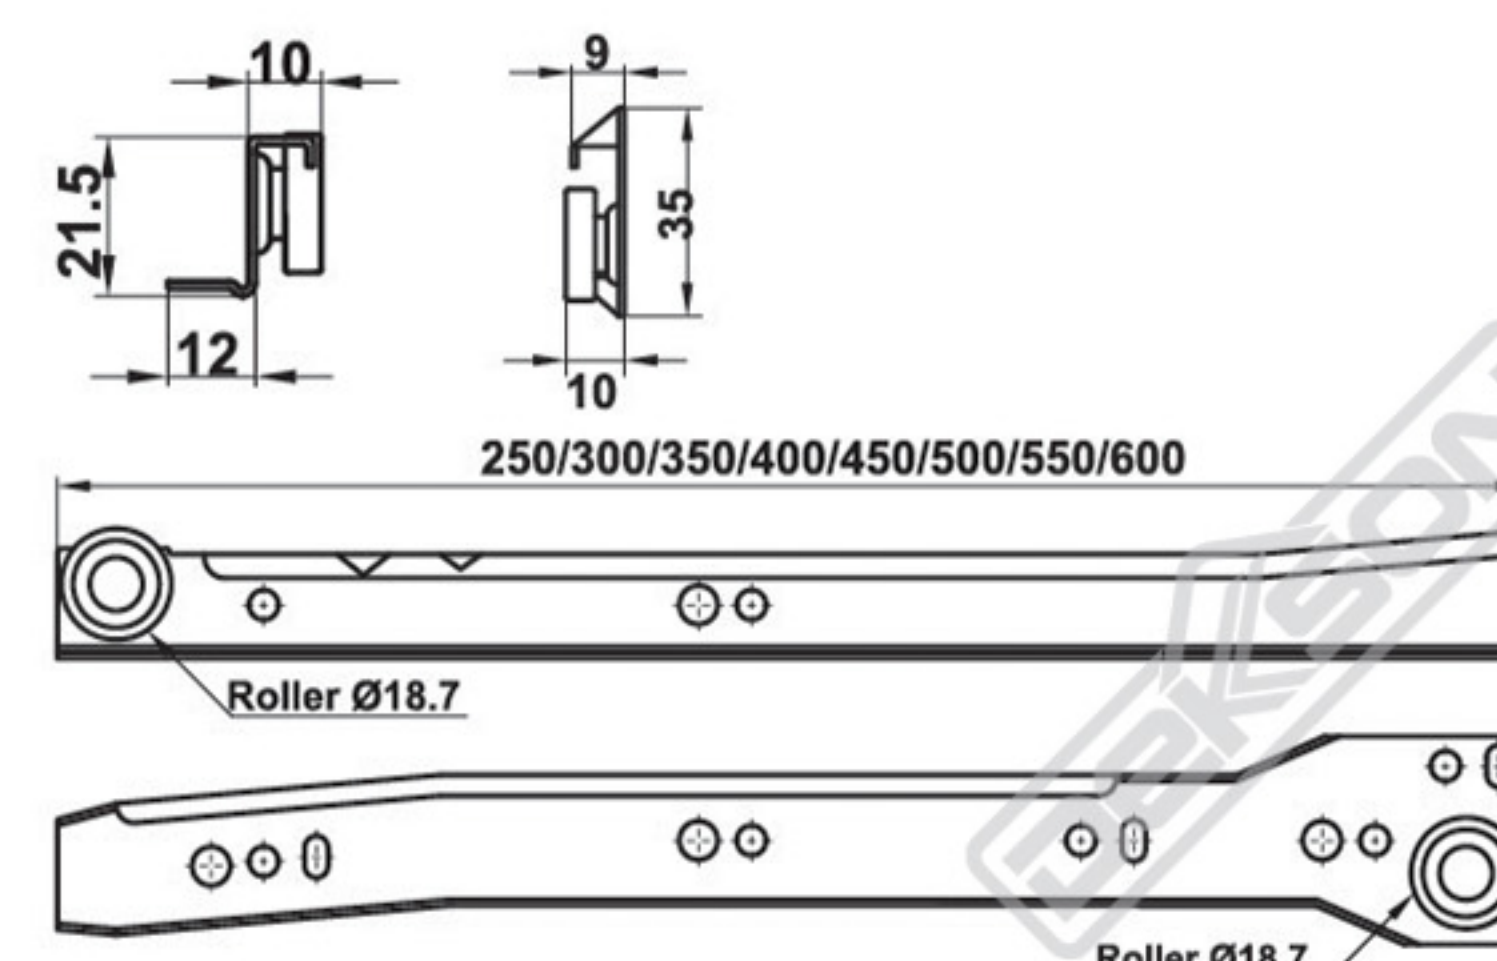

FSR 250MM WH

Available :

- 300MM WH
- 350MM WH
- 400MM WH
- 450MM WH
- 500MM WH
- 550MM WH
- 600MM WH

FURNITURE CONCEAL SLIDE (SLOW MOTION)