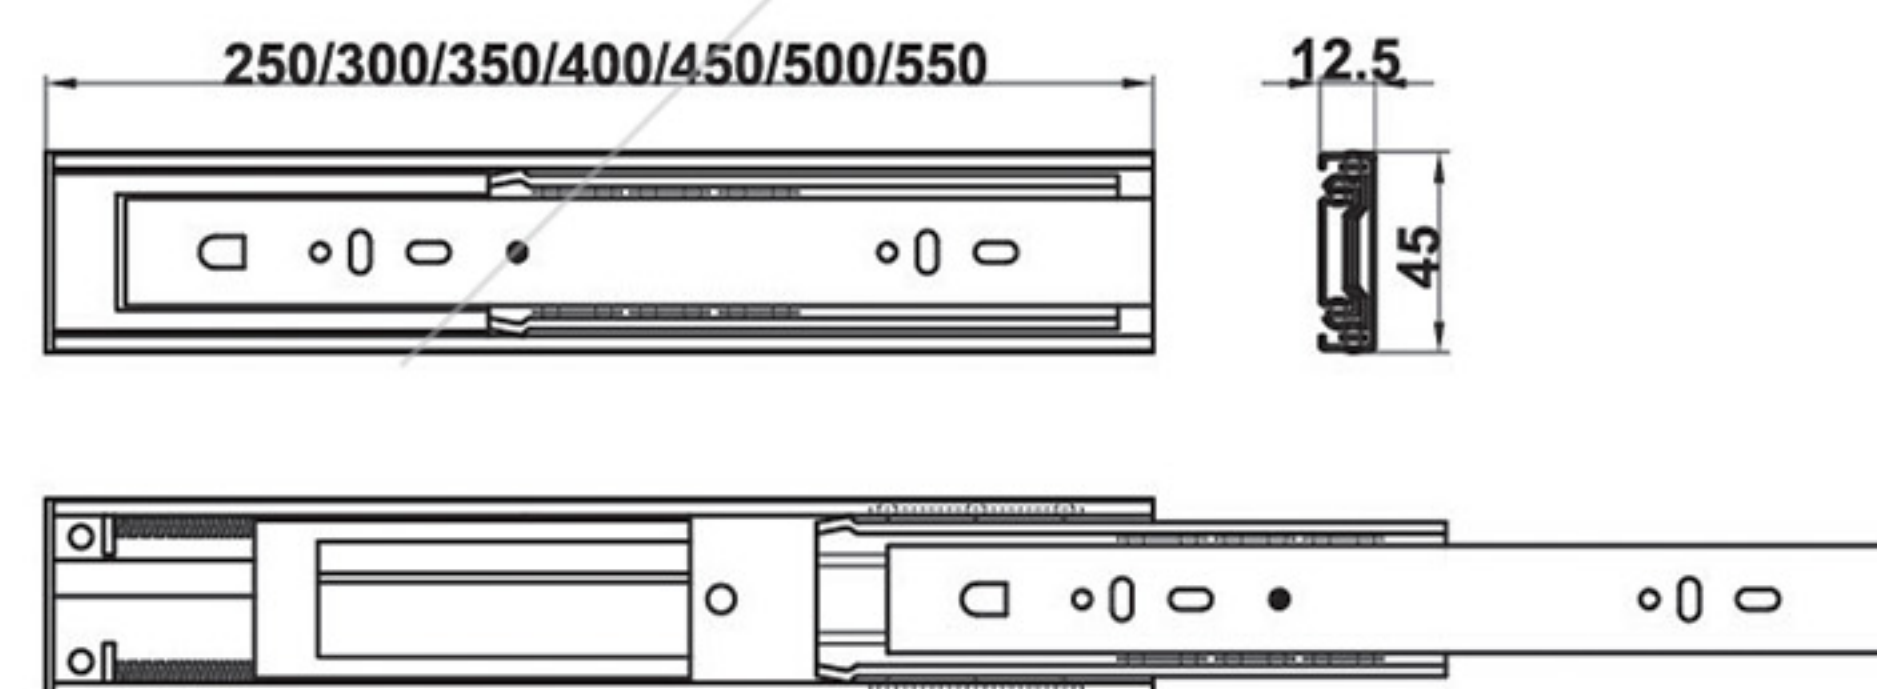

FBB 250MM SLOWMOTION BLACK

1. Available :
2. 300MM SLOWMOTION BLACK
   - 350MM SLOWMOTION BLACK
   - 400MM SLOWMOTION BLACK
   - 450MM SLOWMOTION BLACK
   - 500MM SLOWMOTION BLACK
   - 550MM SLOWMOTION BLACK