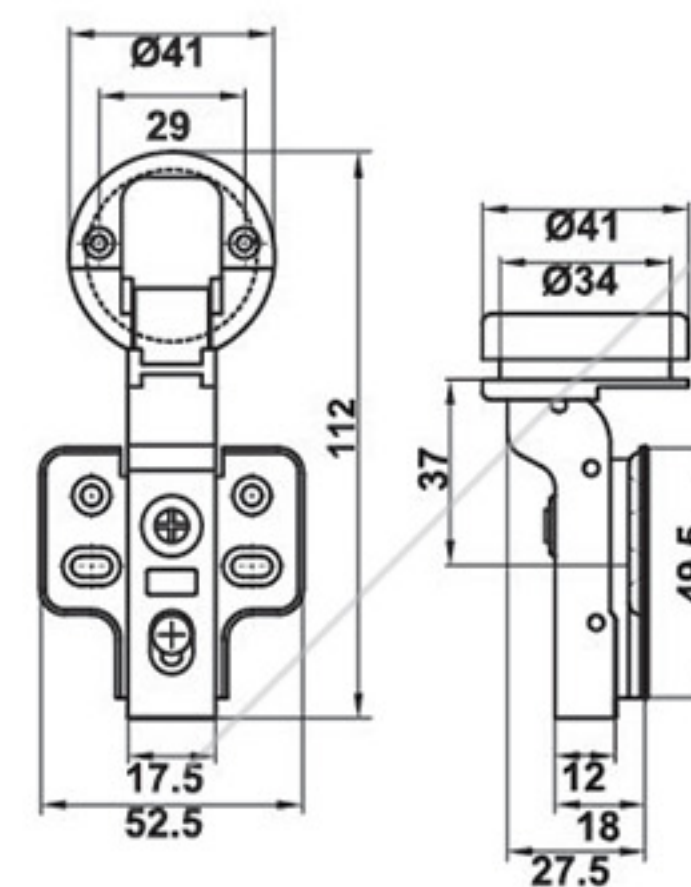

**HYD ES SD GLASS D8512
26MM INSET CP**

**HYD ES SD GLASS D8712
35MM FULL OVERLAY CP**

**HYD ES SD GLASS D8712
35MM HALF OVERLAY CP**

**HYD ES SD GLASS D8712
35MM INSET CP**

**HYD ES SD GLASS D35
FULL OVERLAY CP**

**HYD ES SD GLASS D35
HALF OVERLAY CP**

**HYD ES SD GLASS D35
INSET CP**

FURNITURE SLIDING

FURNITURE SOFT ROLLER

FSR 250MM WH

Available :

- 300MM WH
- 350MM WH
- 400MM WH
- 450MM WH
- 500MM WH
- 550MM WH
- 600MM WH

FURNITURE HANDLE

FURNITURE HANDLE

FH D108 SSS

Note :

- L : Length
- C : C to C (As)
- D : Diameter
- H : High
- Material : SUS 304

TYPE	SIZE (MM)			
	L	C	D	H
FH D208 12X100x64MM	100	64	Ø10	32
FH D208 12X150x96MM	150	96	Ø10	32
FH D208 12X200x128MM	200	128	Ø10	32