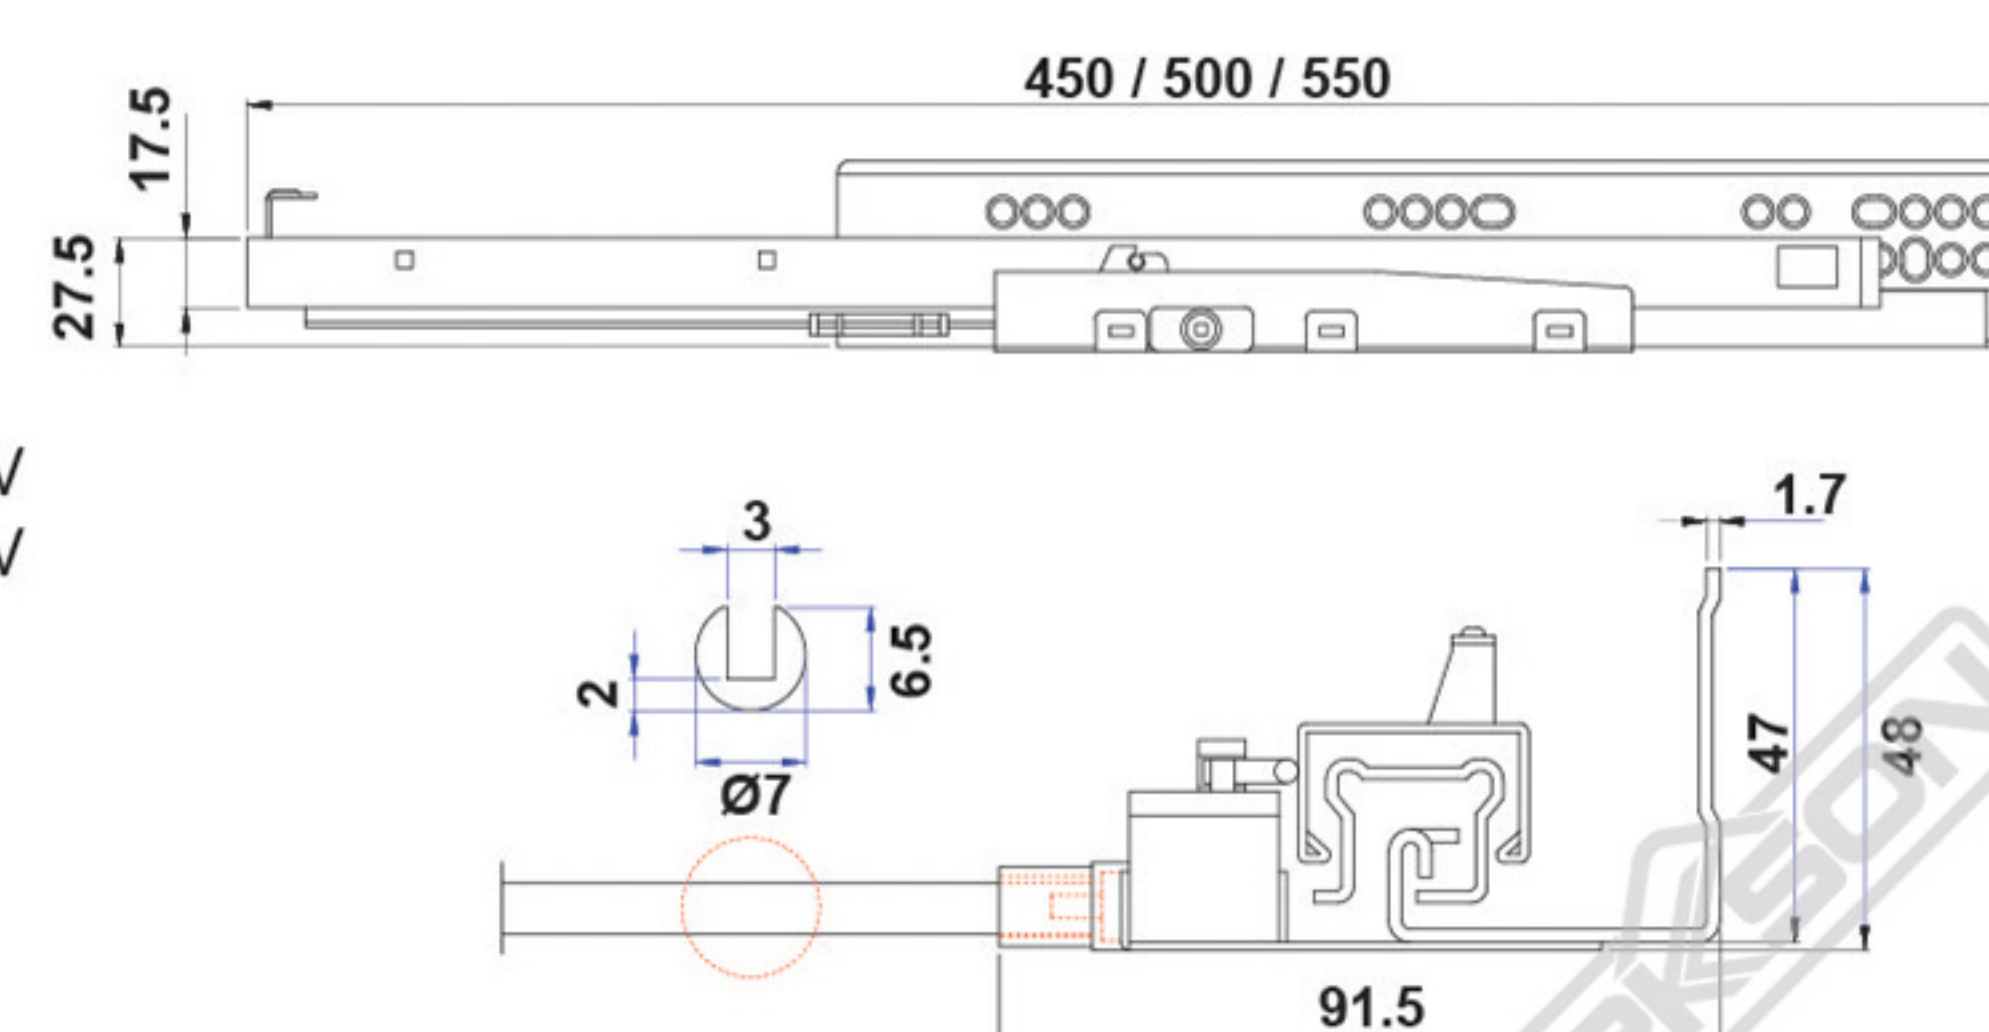

FCS 450MM DOUBLE EXT PUSH OPEN & CLOSE WITH STABILIZE GALV

Available :

- 500MM DOUBLE EXT PUSH OPEN&CLOSE WITH STABILIZE GALV
- 550MM DOUBLE EXT PUSH OPEN&CLOSE WITH STABILIZE GALV