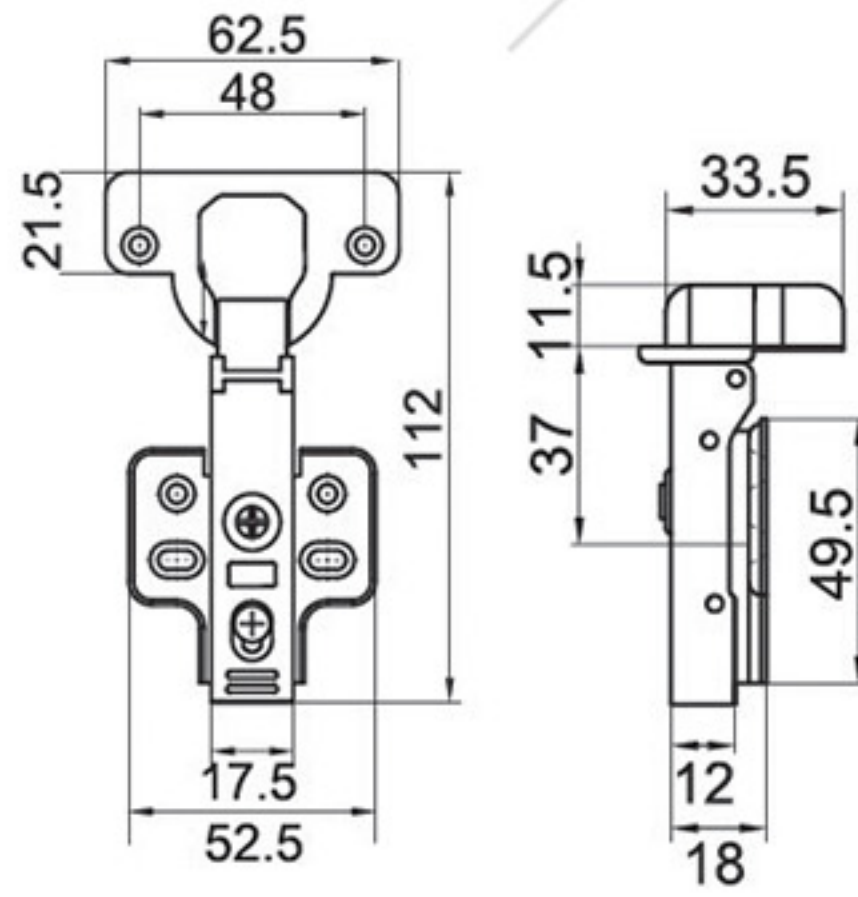

GALVANIZED STEEL

Capacity (Max) : 7 kg/pair

**HYD ES SD 01
FULL OVERLAY CP**