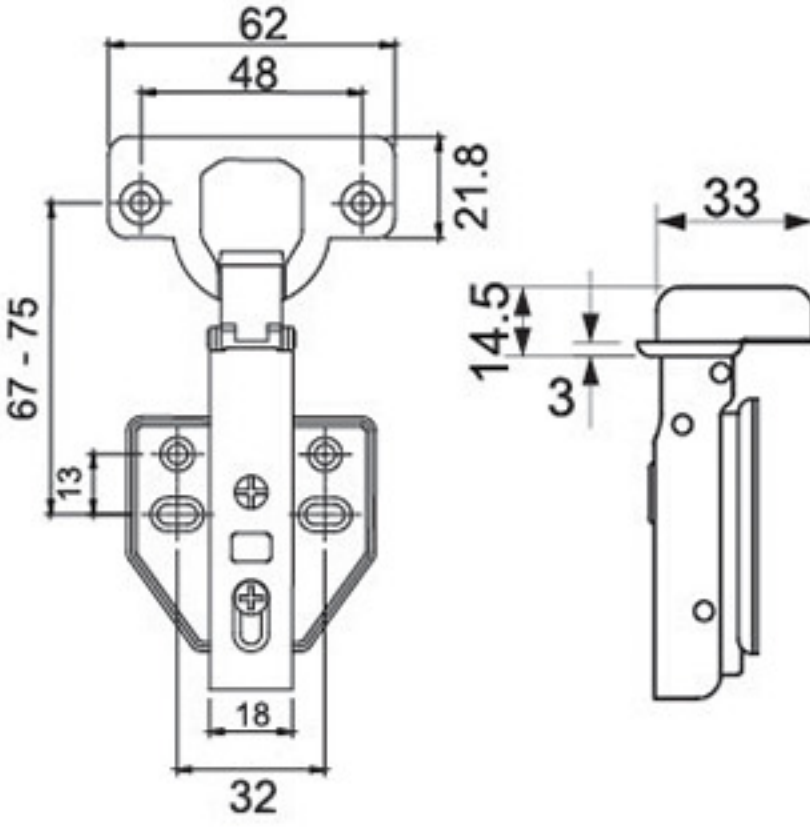

ILLUSTRATION

HALF OVERLAY

FULL OVERLAY

INSET

* Capacity : 5 kg/pair

STAINLESS STEEL SUS 304

Capacity (Max) : 7 kg/pair

**HYD 304 ES SD101
FULL OVERLAY PSS**

FURNITURE HANDLE

FURNITURE HANDLE

FH D108 SSS

Note :

- L : Length
- C : C to C (As)
- D : Diameter
- H : High
- Material : SUS 304

TYPE	SIZE (MM)			
	L	C	D	H
FH D208 12X100x64MM	100	64	Ø10	32
FH D208 12X150x96MM	150	96	Ø10	32
FH D208 12X200x128MM	200	128	Ø10	32