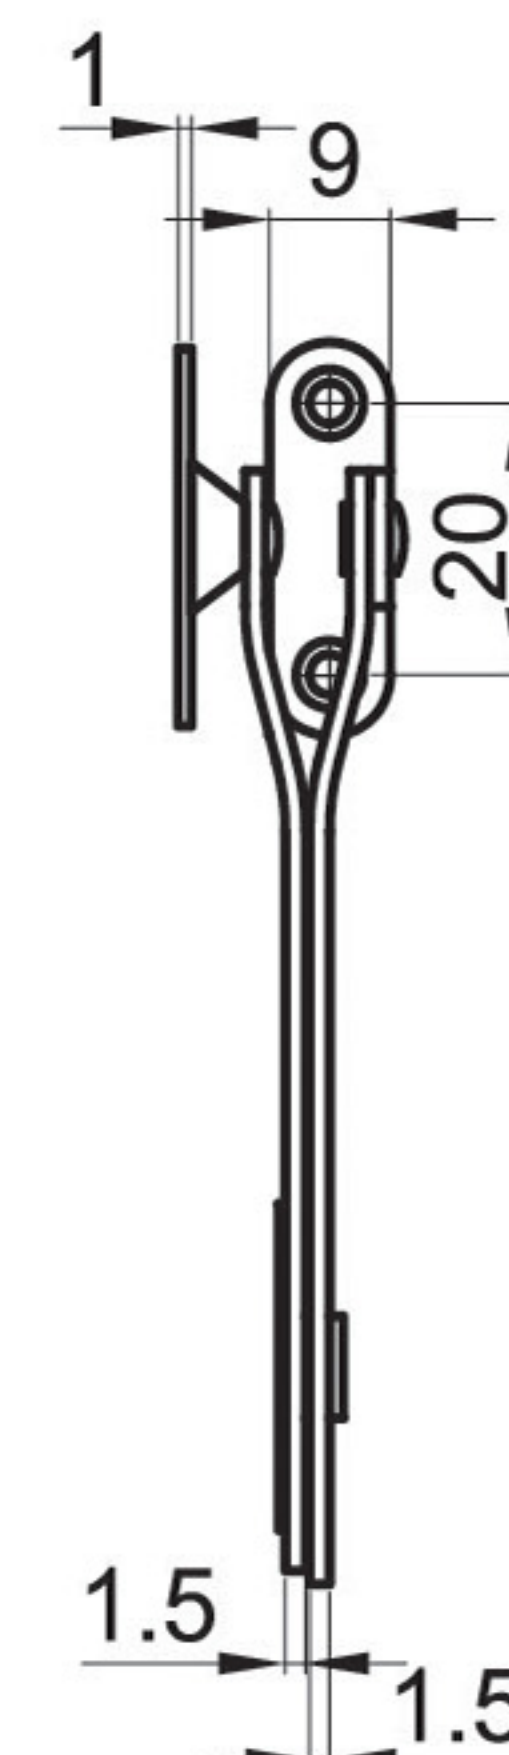

Concealed furniture hinge is popular on frameless European style cabinet. It create seamless look as the hinge isn't visible from outside. Use inset hinge to show cabinet frame, overlay hinge to cover the cabinet frame, and half-overlay for cabinet doors that share a single frame.