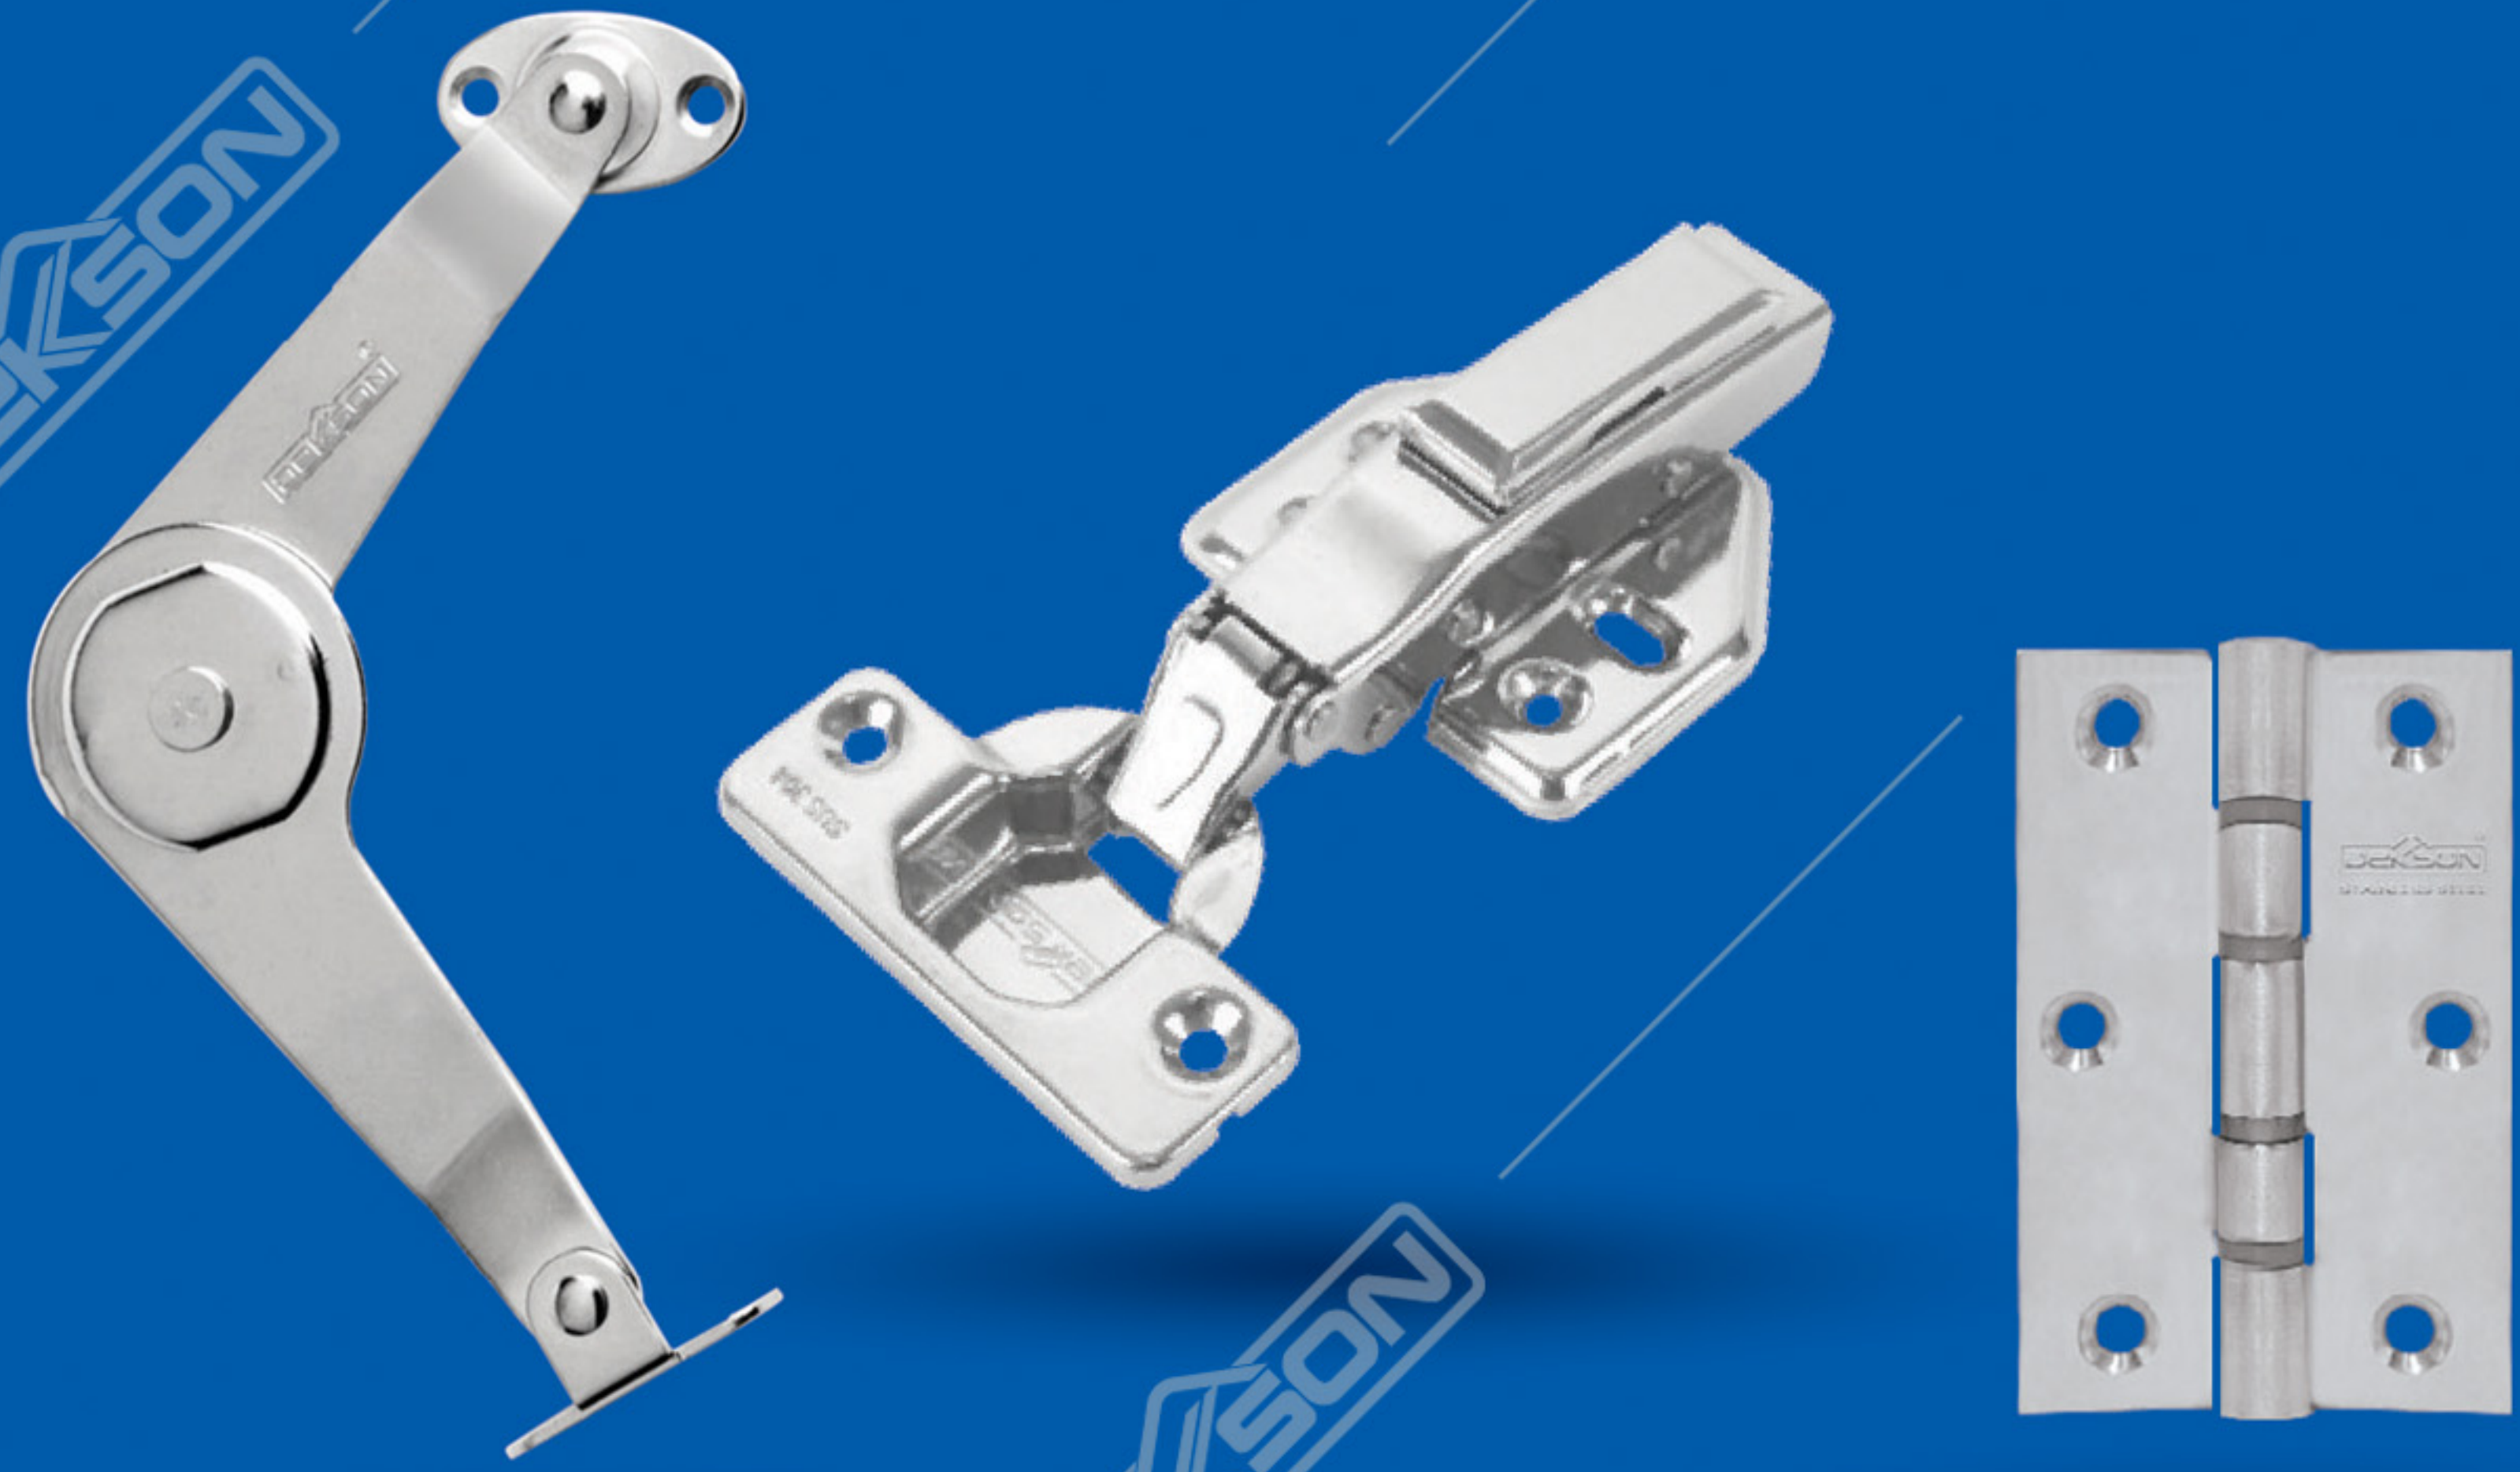

HINGE

FURNITURE HINGE