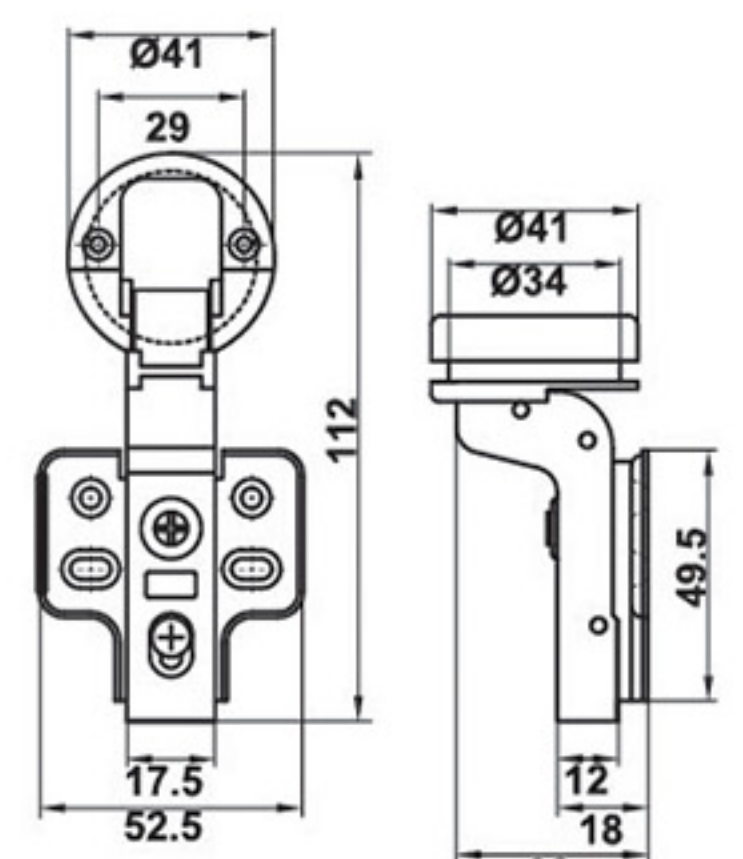

**HYD ES SD GLASS D35
HALF OVERLAY CP**

**HYD ES SD GLASS D35
INSET CP**

FURNITURE SLIDING

FURNITURE SOFT ROLLER

FSR 250MM WH

Available :

- 300MM WH
- 350MM WH
- 400MM WH
- 450MM WH
- 500MM WH
- 550MM WH
- 600MM WH

FURNITURE HANDLE

FURNITURE HANDLE

FH D108 SSS

Note :

- L : Length
- C : C to C (As)
- D : Diameter
- H : High
- Material : SUS 304

TYPE	SIZE (MM)			
	L	C	D	H
FH D208 12X100x64MM	100	64	Ø10	32
FH D208 12X150x96MM	150	96	Ø10	32
FH D208 12X200x128MM	200	128	Ø10	32