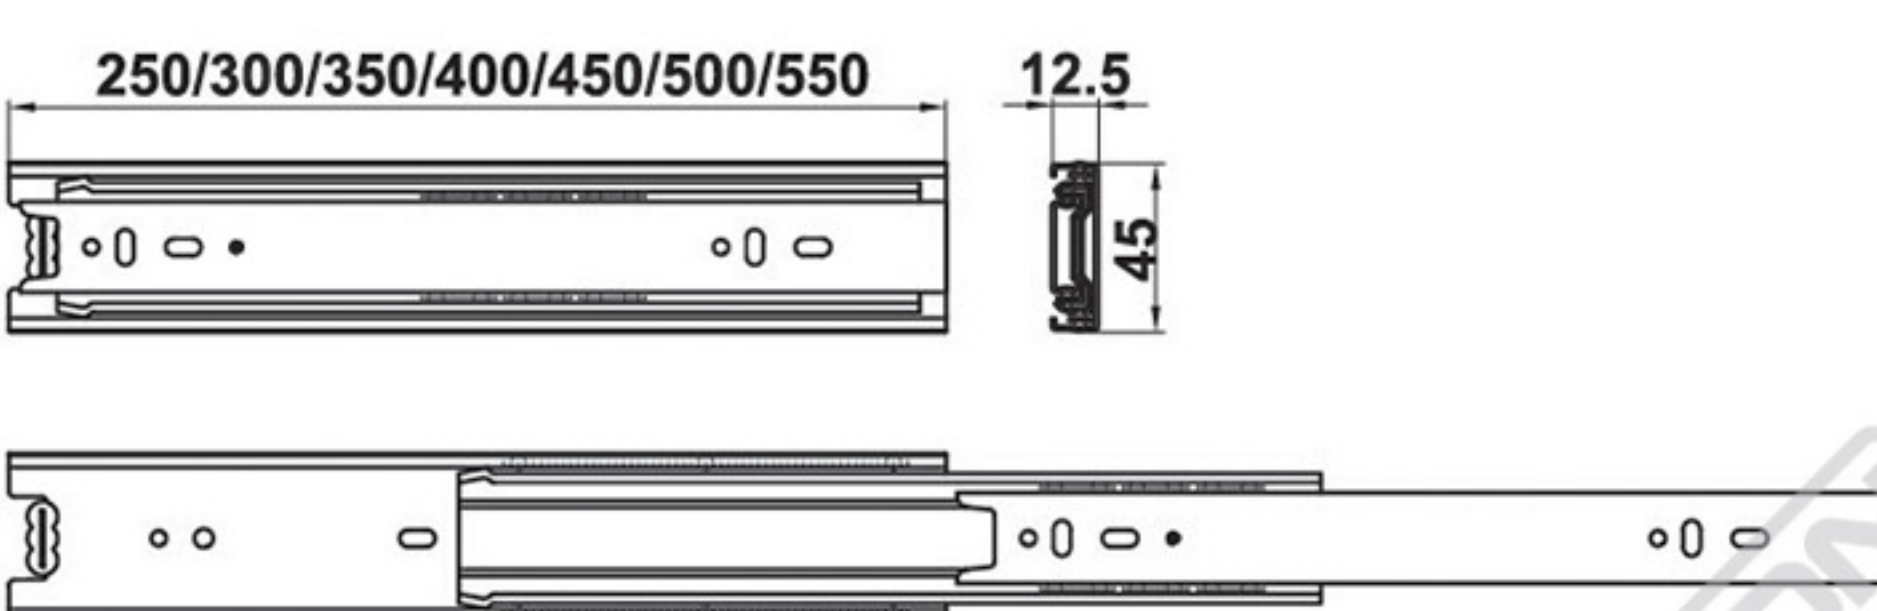

FBB 35300MM STANDARD BLACK

1. Available :
2. 35400MM STANDARD BLACK
   - 35350MM STANDARD BLACK
   - 35450MM STANDARD BLACK
   - 35500MM STANDARD BLACK