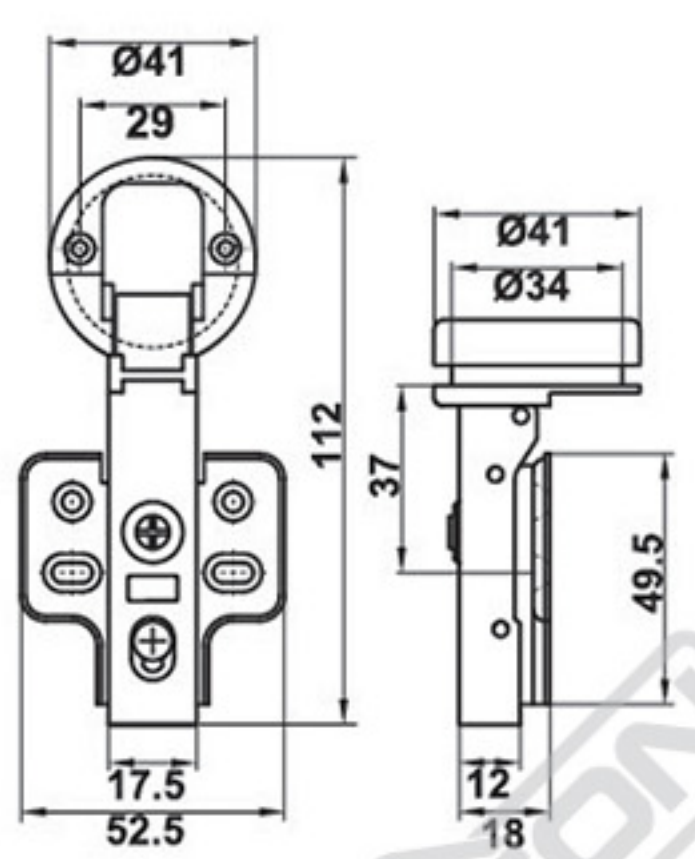

**HYD ES SD GLASS D35
FULL OVERLAY CP**