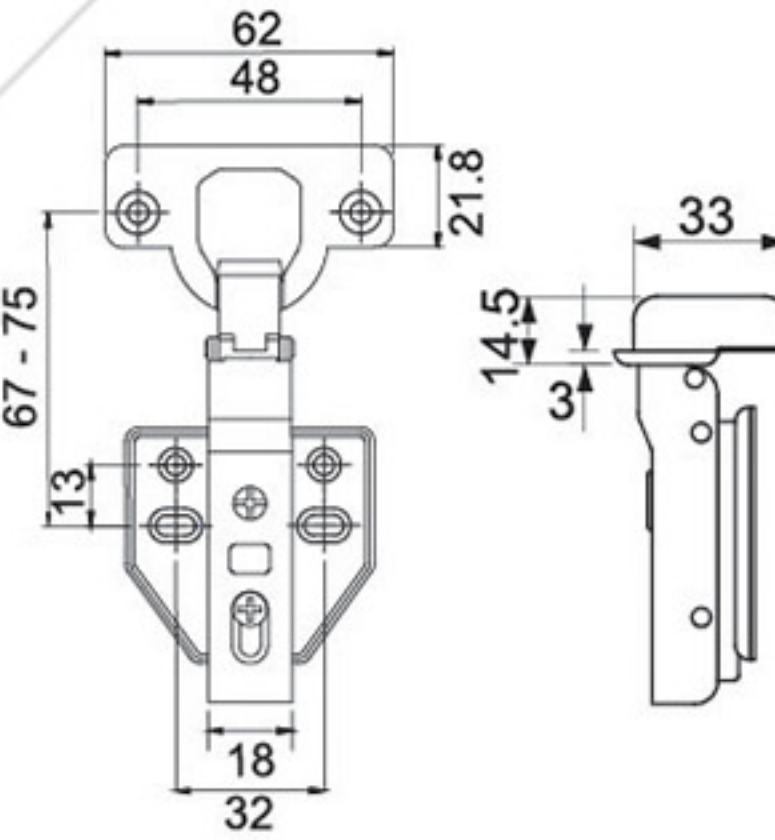

ILLUSTRATION

HALF OVERLAY

FULL OVERLAY

INSET

* Capacity : 5 kg/pair

STAINLESS STEEL SUS 304

Capacity (Max) : 7 kg/pair

**HYD 304 ES SD101
FULL OVERLAY PSS**

FURNITURE HANDLE

FURNITURE HANDLE

FH D108 SSS

Note :

- L : Length
- C : C to C (As)
- D : Diameter
- H : High
- Material : SUS 304

TYPE	SIZE (MM)			
	L	C	D	H
FH D208 12X100x64MM	100	64	Ø10	32
FH D208 12X150x96MM	150	96	Ø10	32
FH D208 12X200x128MM	200	128	Ø10	32