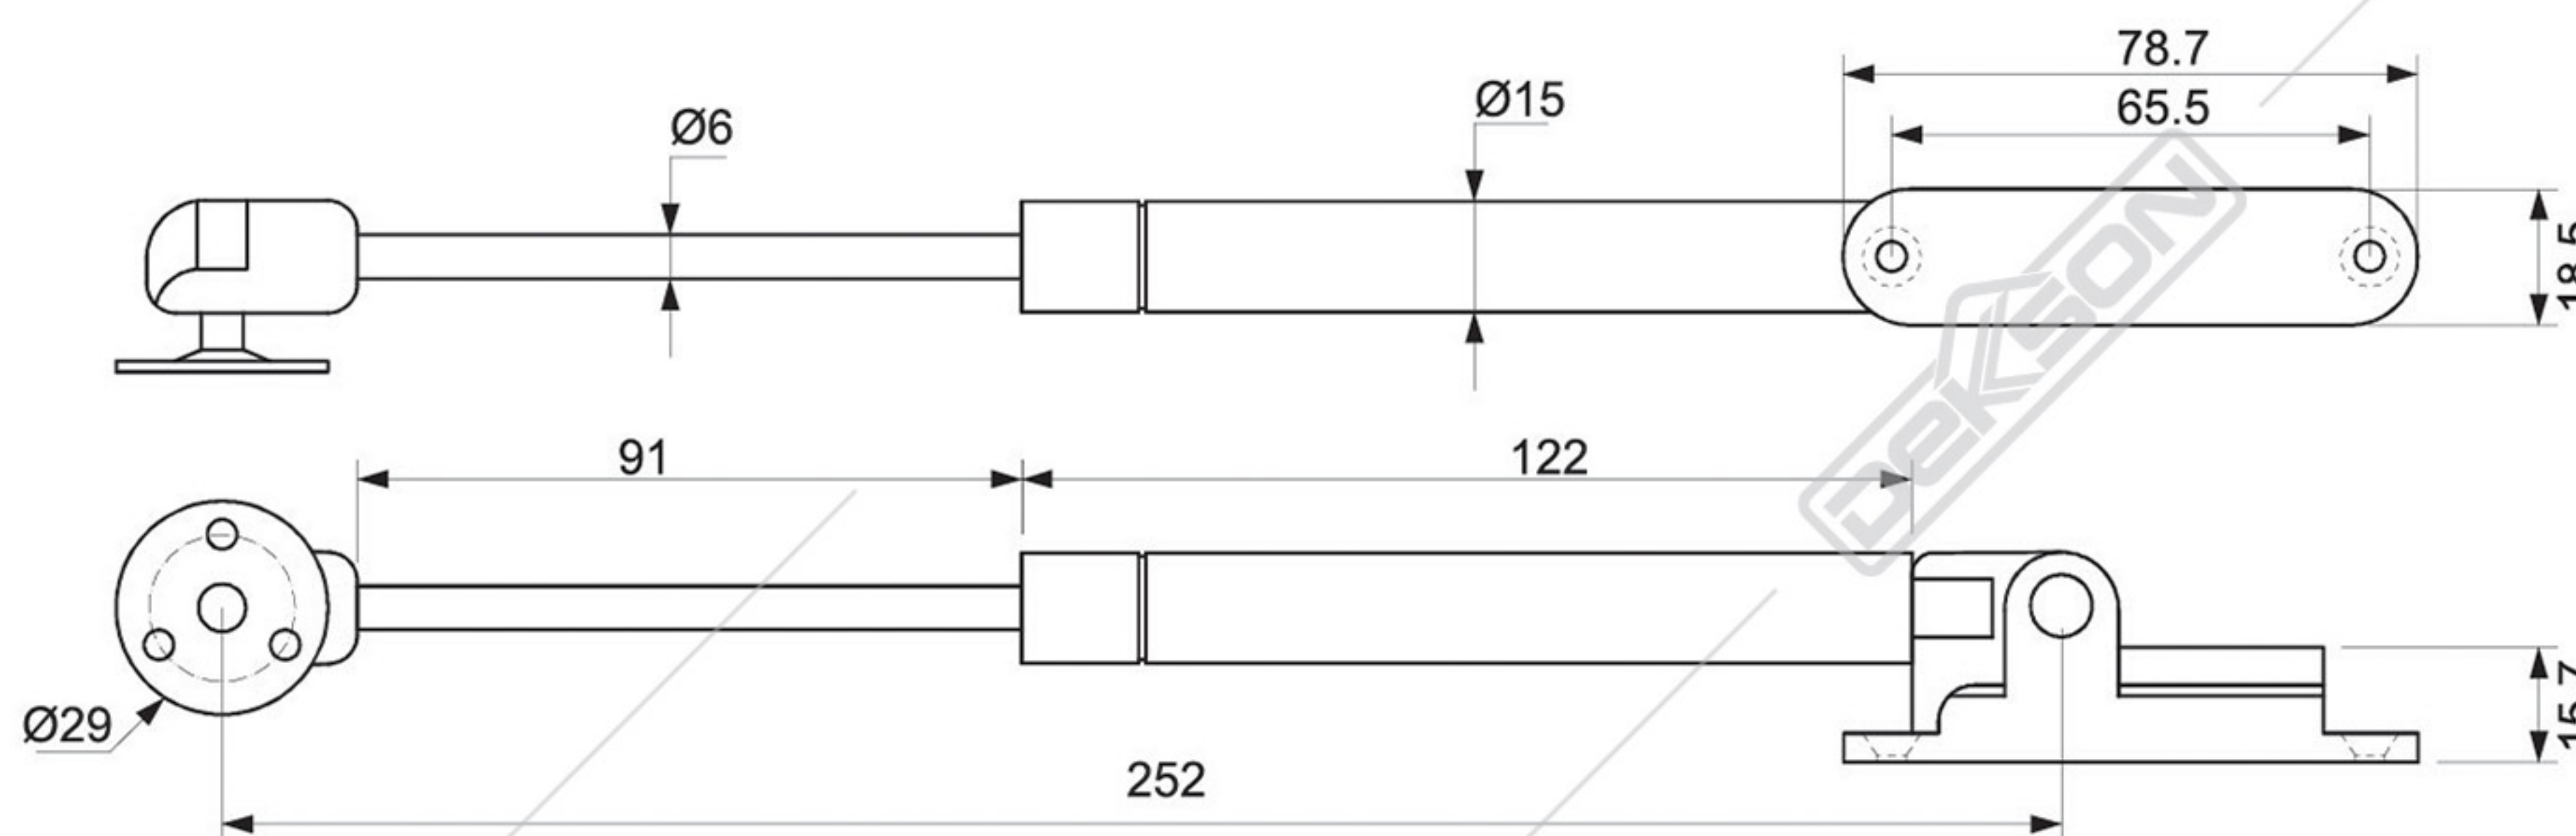

FURNITURE ACCESSORIES

FR 388*