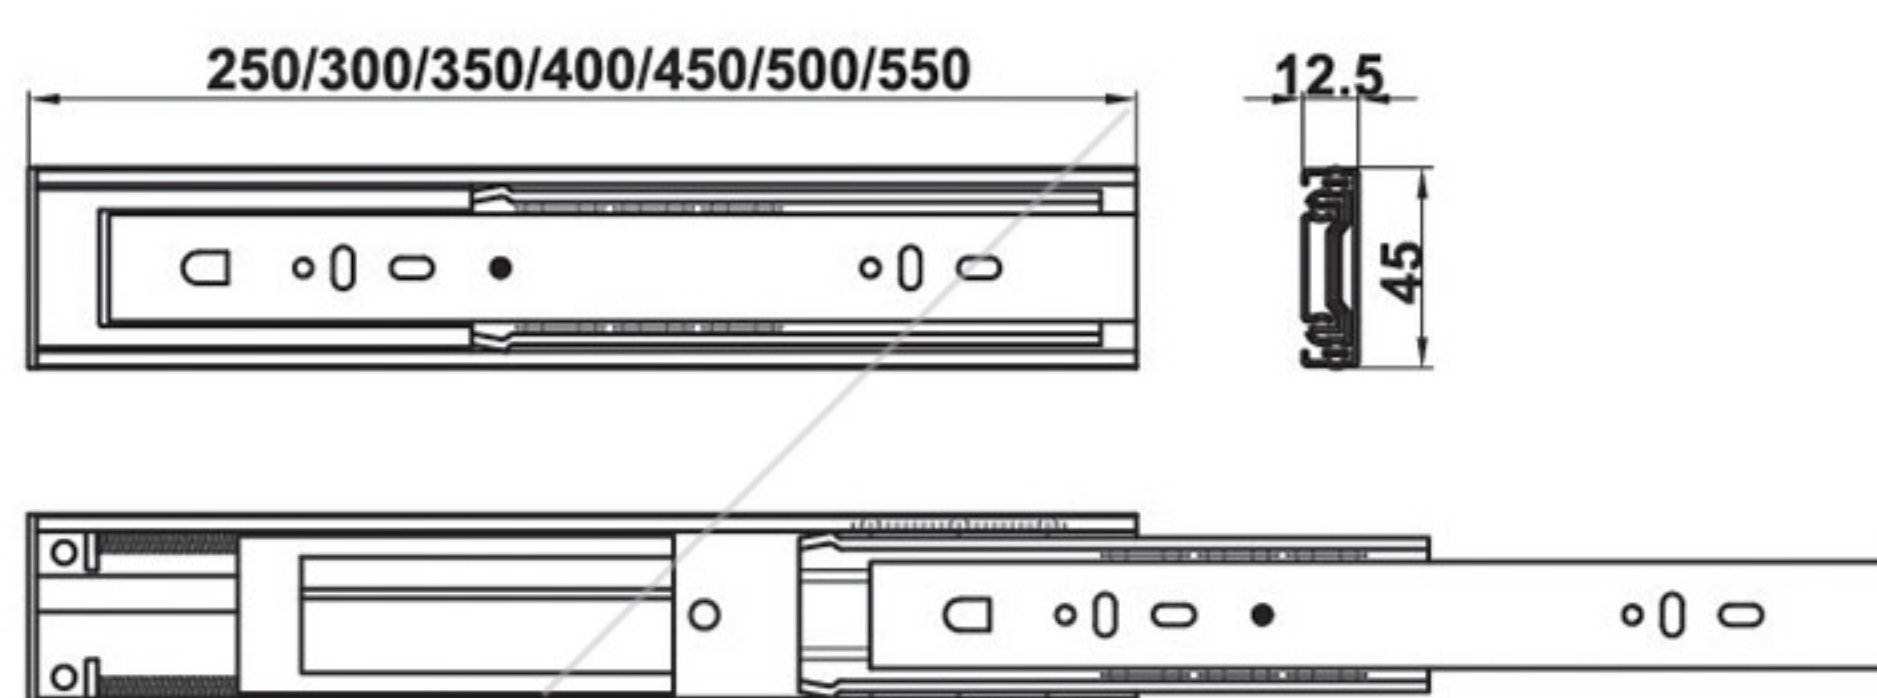

FBB 35300MM SLOW MOTION BLACK

1. Available :
2. 35350MM SLOWMOTION BLACK
   - 35400MM SLOWMOTION BLACK
   - 35450MM SLOWMOTION BLACK
   - 35500MM SLOWMOTION BLACK
   - 35550MM SLOWMOTION BLACK