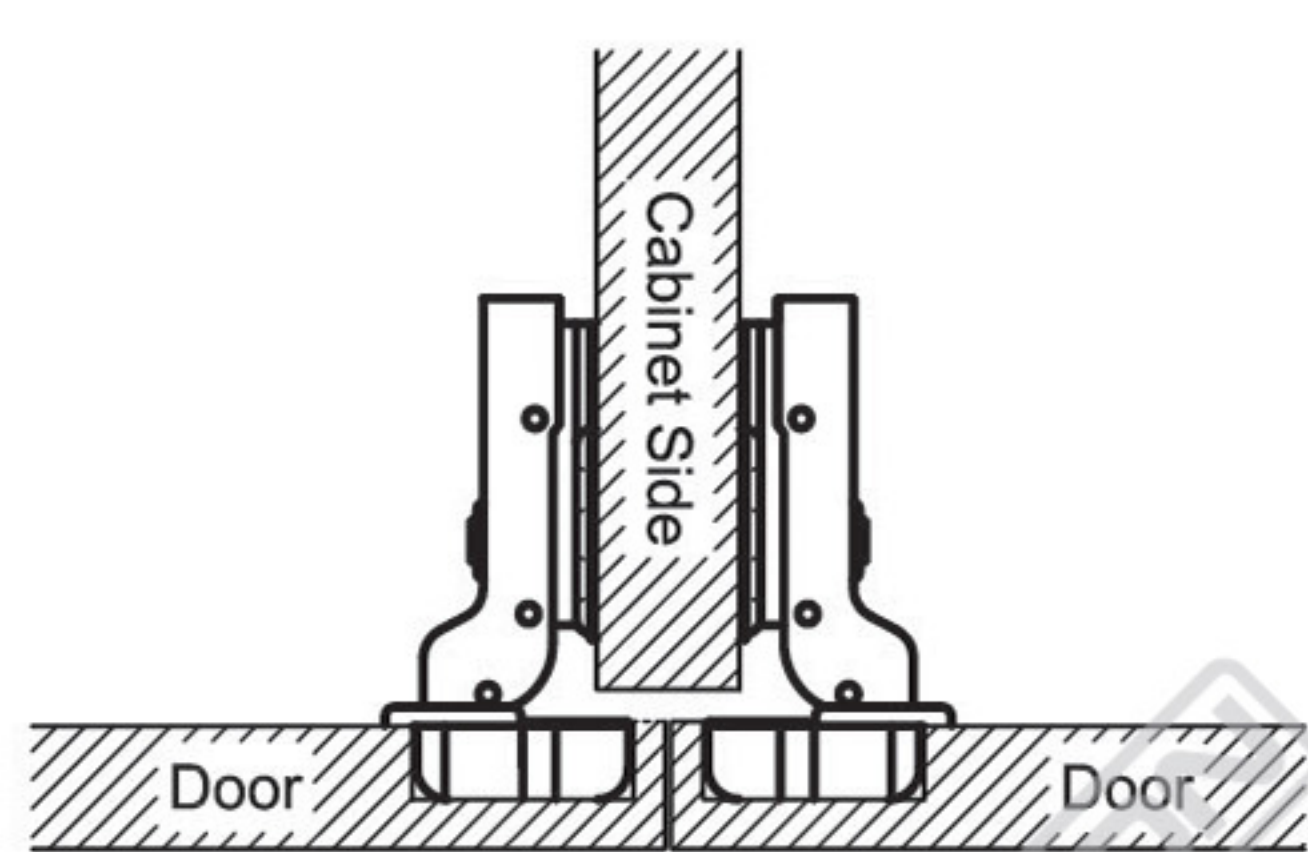

ILLUSTRATION

HALF OVERLAY