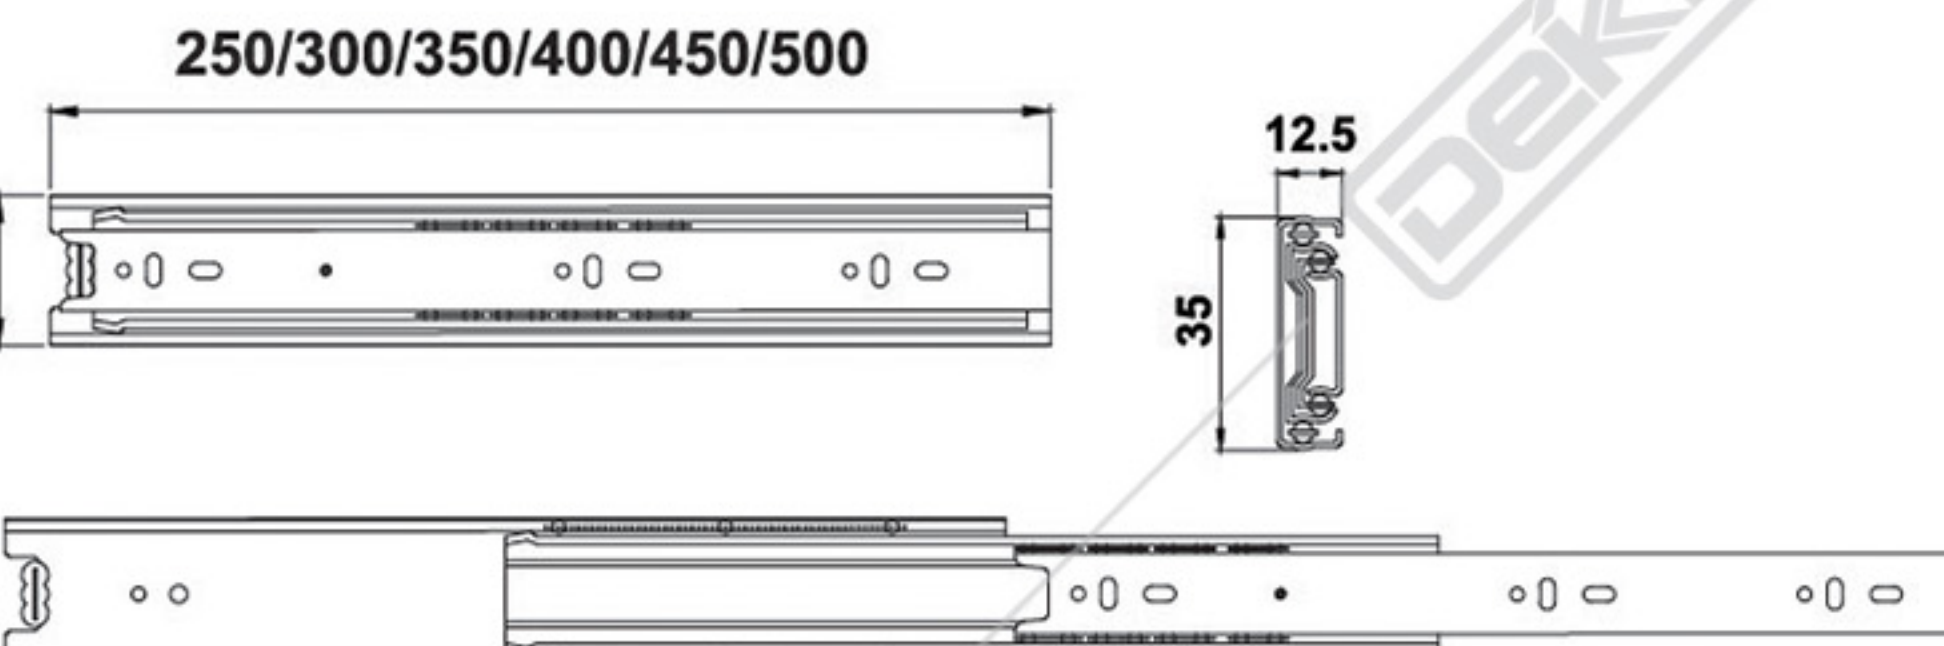

FURNITURE BALL BEARING

FBB 250MM SLOWMOTION GALV

1. Available :
2. 300MM SLOWMOTION GALV
   - 350MM SLOWMOTION GALV
   - 400MM SLOWMOTION GALV
   - 450MM SLOWMOTION GALV
   - 500MM SLOWMOTION GALV
   - 550MM SLOWMOTION GALV

FBB 250MM SLOWMOTION BLACK

1. Available :
2. 300MM SLOWMOTION BLACK
   - 350MM SLOWMOTION BLACK
   - 400MM SLOWMOTION BLACK
   - 450MM SLOWMOTION BLACK
   - 500MM SLOWMOTION BLACK
   - 550MM SLOWMOTION BLACK

FBB 35300MM SLOW MOTION BLACK

1. Available :
2. 35350MM SLOWMOTION BLACK
   - 35400MM SLOWMOTION BLACK
   - 35450MM SLOWMOTION BLACK
   - 35500MM SLOWMOTION BLACK
   - 35550MM SLOWMOTION BLACK

FBB 250MM STANDARD BLACK

1. Available :
2. 300MM STANDARD BLACK
   - 350MM STANDARD BLACK
   - 400MM STANDARD BLACK
   - 450MM STANDARD BLACK
   - 500MM STANDARD BLACK
   - 550MM STANDARD BLACK

FBB 35300MM STANDARD BLACK

1. Available :
2. 35400MM STANDARD BLACK
   - 35350MM STANDARD BLACK
   - 35450MM STANDARD BLACK
   - 35500MM STANDARD BLACK

FBB 300MM PUSH OPEN&CLOSE BLACK

1. Available :
2. 350MM PUSH OPEN&CLOSE BLACK
   - 400MM PUSH OPEN&CLOSE BLACK
   - 450MM PUSH OPEN&CLOSE BLACK
   - 500MM PUSH OPEN&CLOSE BLACK
   - 550MM PUSH OPEN&CLOSE BLACK

Dekson furniture conceal slide offer seamless look, as the slide is essentially invisible from sight. Dekson furniture ball bearing is furnished with self-closing feature, with choices between standard self-closing and slow motion self closing