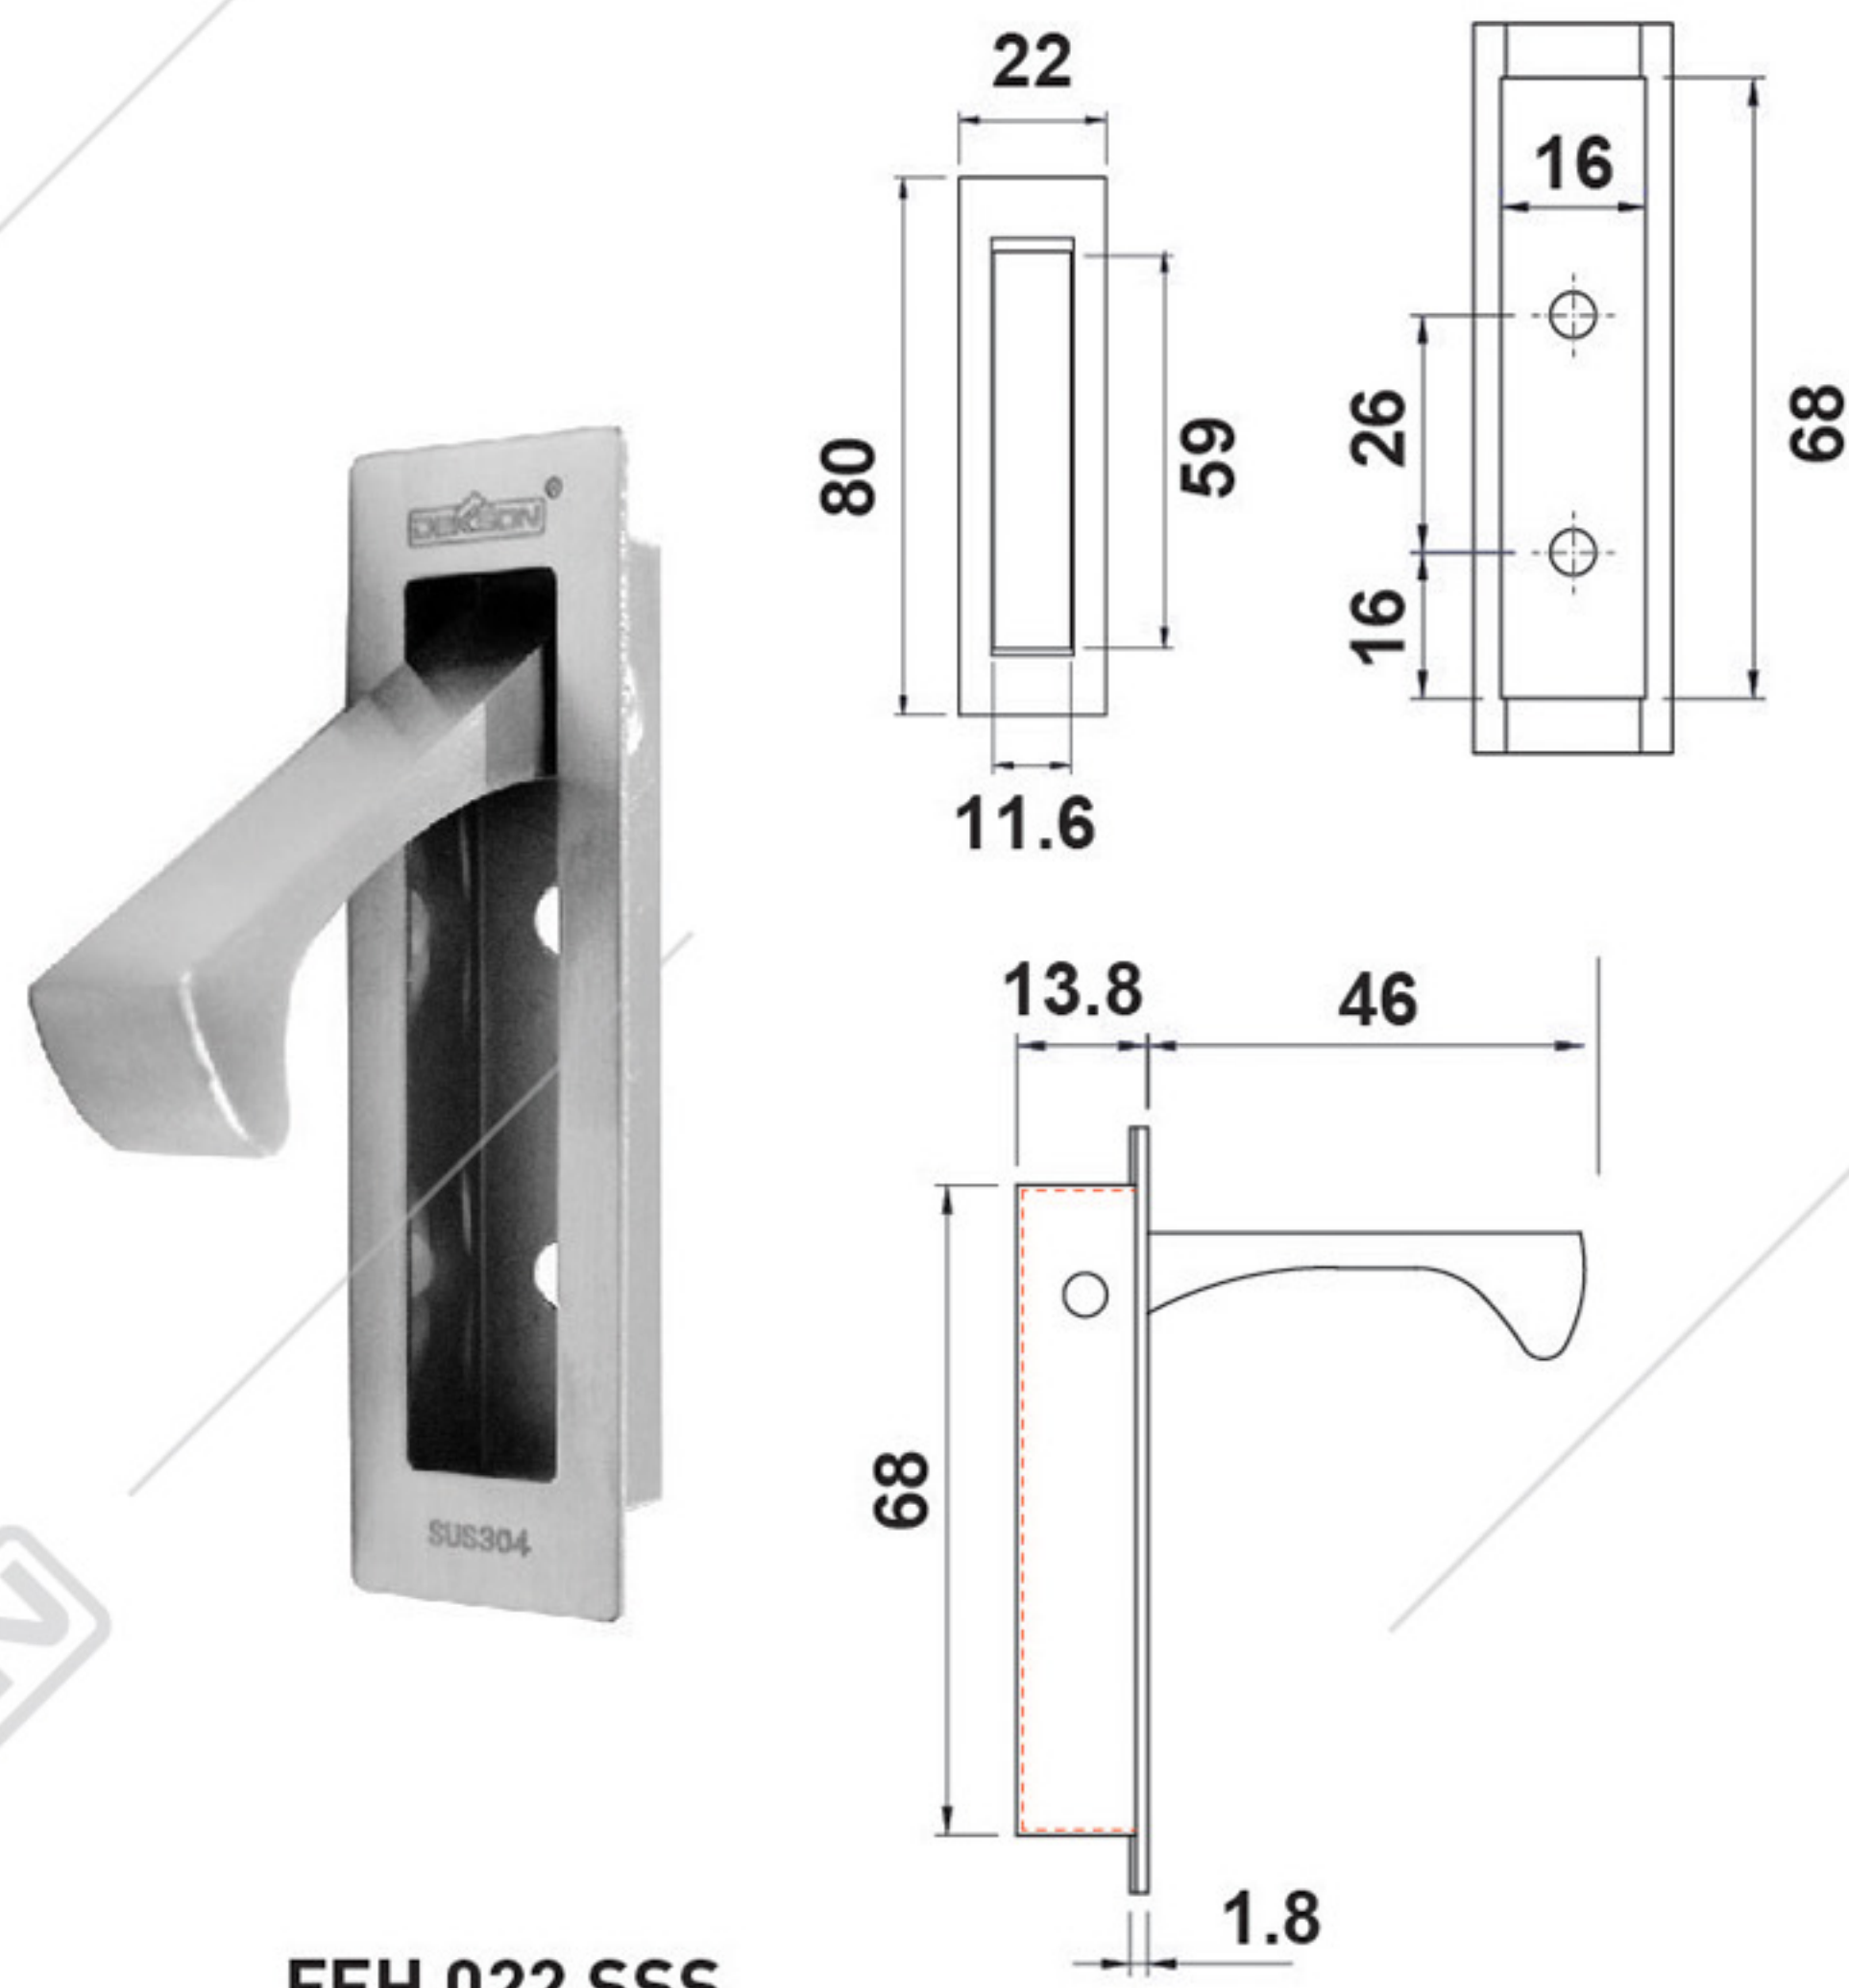

Dekson furniture conceal slide offer seamless look, as the slide is essentially invisible from sight. Dekson furniture ball bearing is furnished with self-closing feature, with choices between standard self-closing and slow motion self closing

FURNITURE HANDLE

FURNITURE HANDLE

FH D108 SSS

Note :

- L : Length
- C : C to C (As)
- D : Diameter
- H : High
- Material : SUS 304

TYPE	SIZE (MM)			
	L	C	D	H
FH D208 12X100x64MM	100	64	Ø10	32
FH D208 12X150x96MM	150	96	Ø10	32
FH D208 12X200x128MM	200	128	Ø10	32

FH D108 SSS

Note :

- L : Length
- C : C to C (As)
- D : Diameter
- H : High
- Material : SUS 304

TYPE	SIZE (MM)			
	L	C	D	H
FH D108 10X100MM SSS	100	64	Ø10	32
FH D108 10X120MM SSS	120	64	Ø10	32
FH D108 10X150MM SSS	150	96	Ø10	32
FH D108 10X200MM SSS	200	128	Ø10	32
FH D108 10X250MM SSS	250	160	Ø10	32
FH D108 12X120MM SSS	120	64	Ø12	35
FH D108 12X150MM SSS	150	64	Ø12	35
FH D108 12X200MM SSS	200	128	Ø12	35
FH D108 12X250MM SSS	250	160	Ø12	35
FH D108 12X300MM SSS	300	192	Ø12	35
FH D108 12X350MM SSS	350	255	Ø12	35
FH D108 12X400MM SSS	400	288	Ø12	35
FH D108 12X450MM SSS	450	320	Ø12	35
FH D108 12X500MM SSS	500	360	Ø12	35