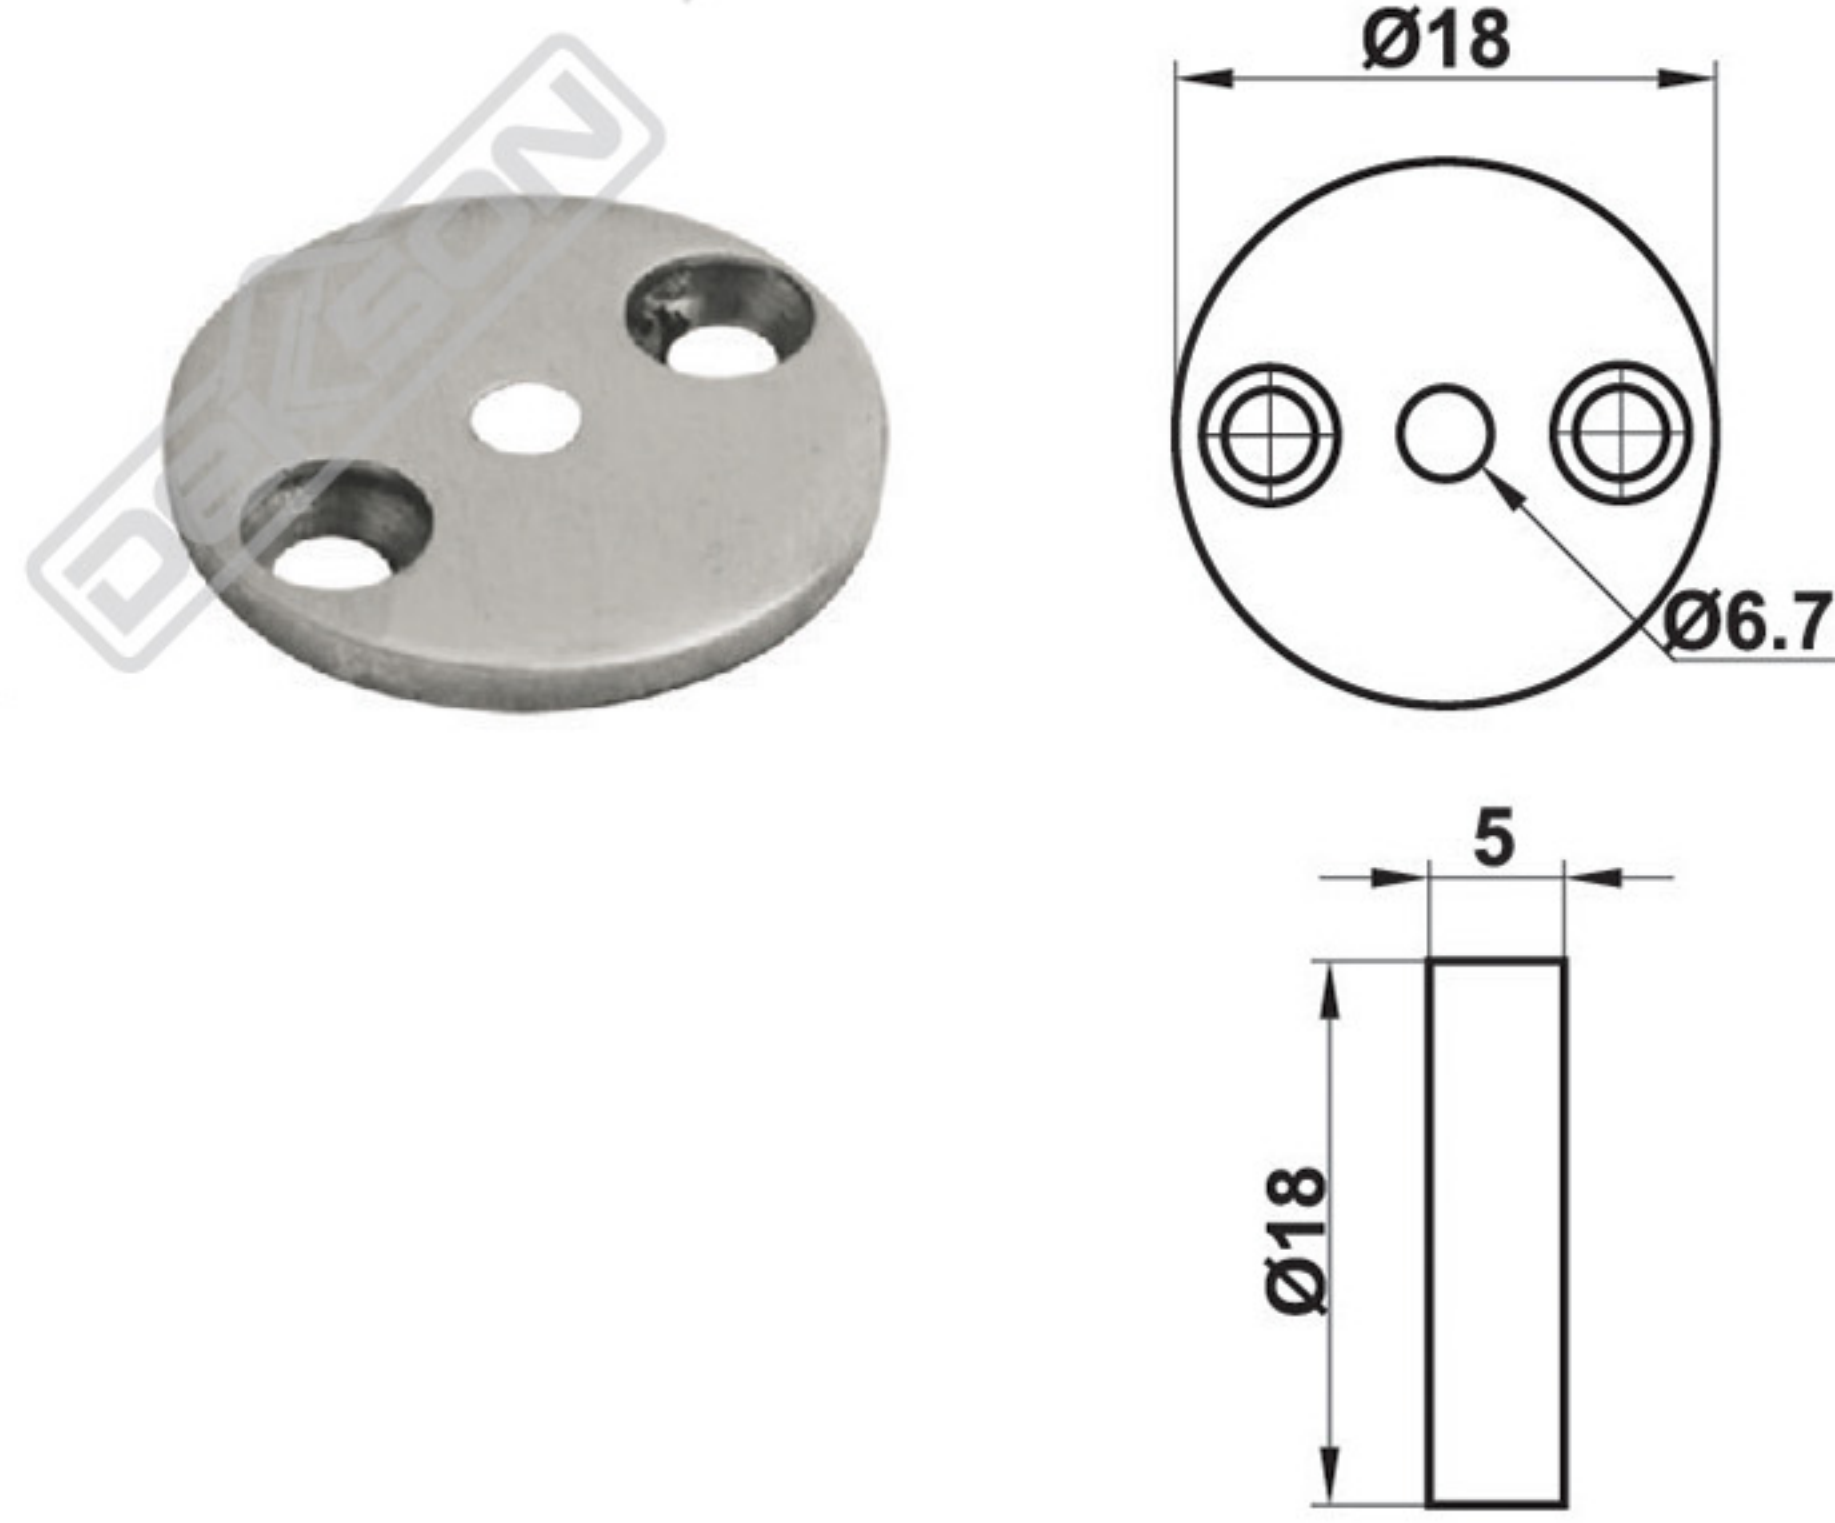

BP D800 SSS

FURNITURE LOCK

Small, yet very safe. Dekkson high quality furniture locks are the dependable choices to secure your furniture. With multiple variants to suit your need in every type of furniture.