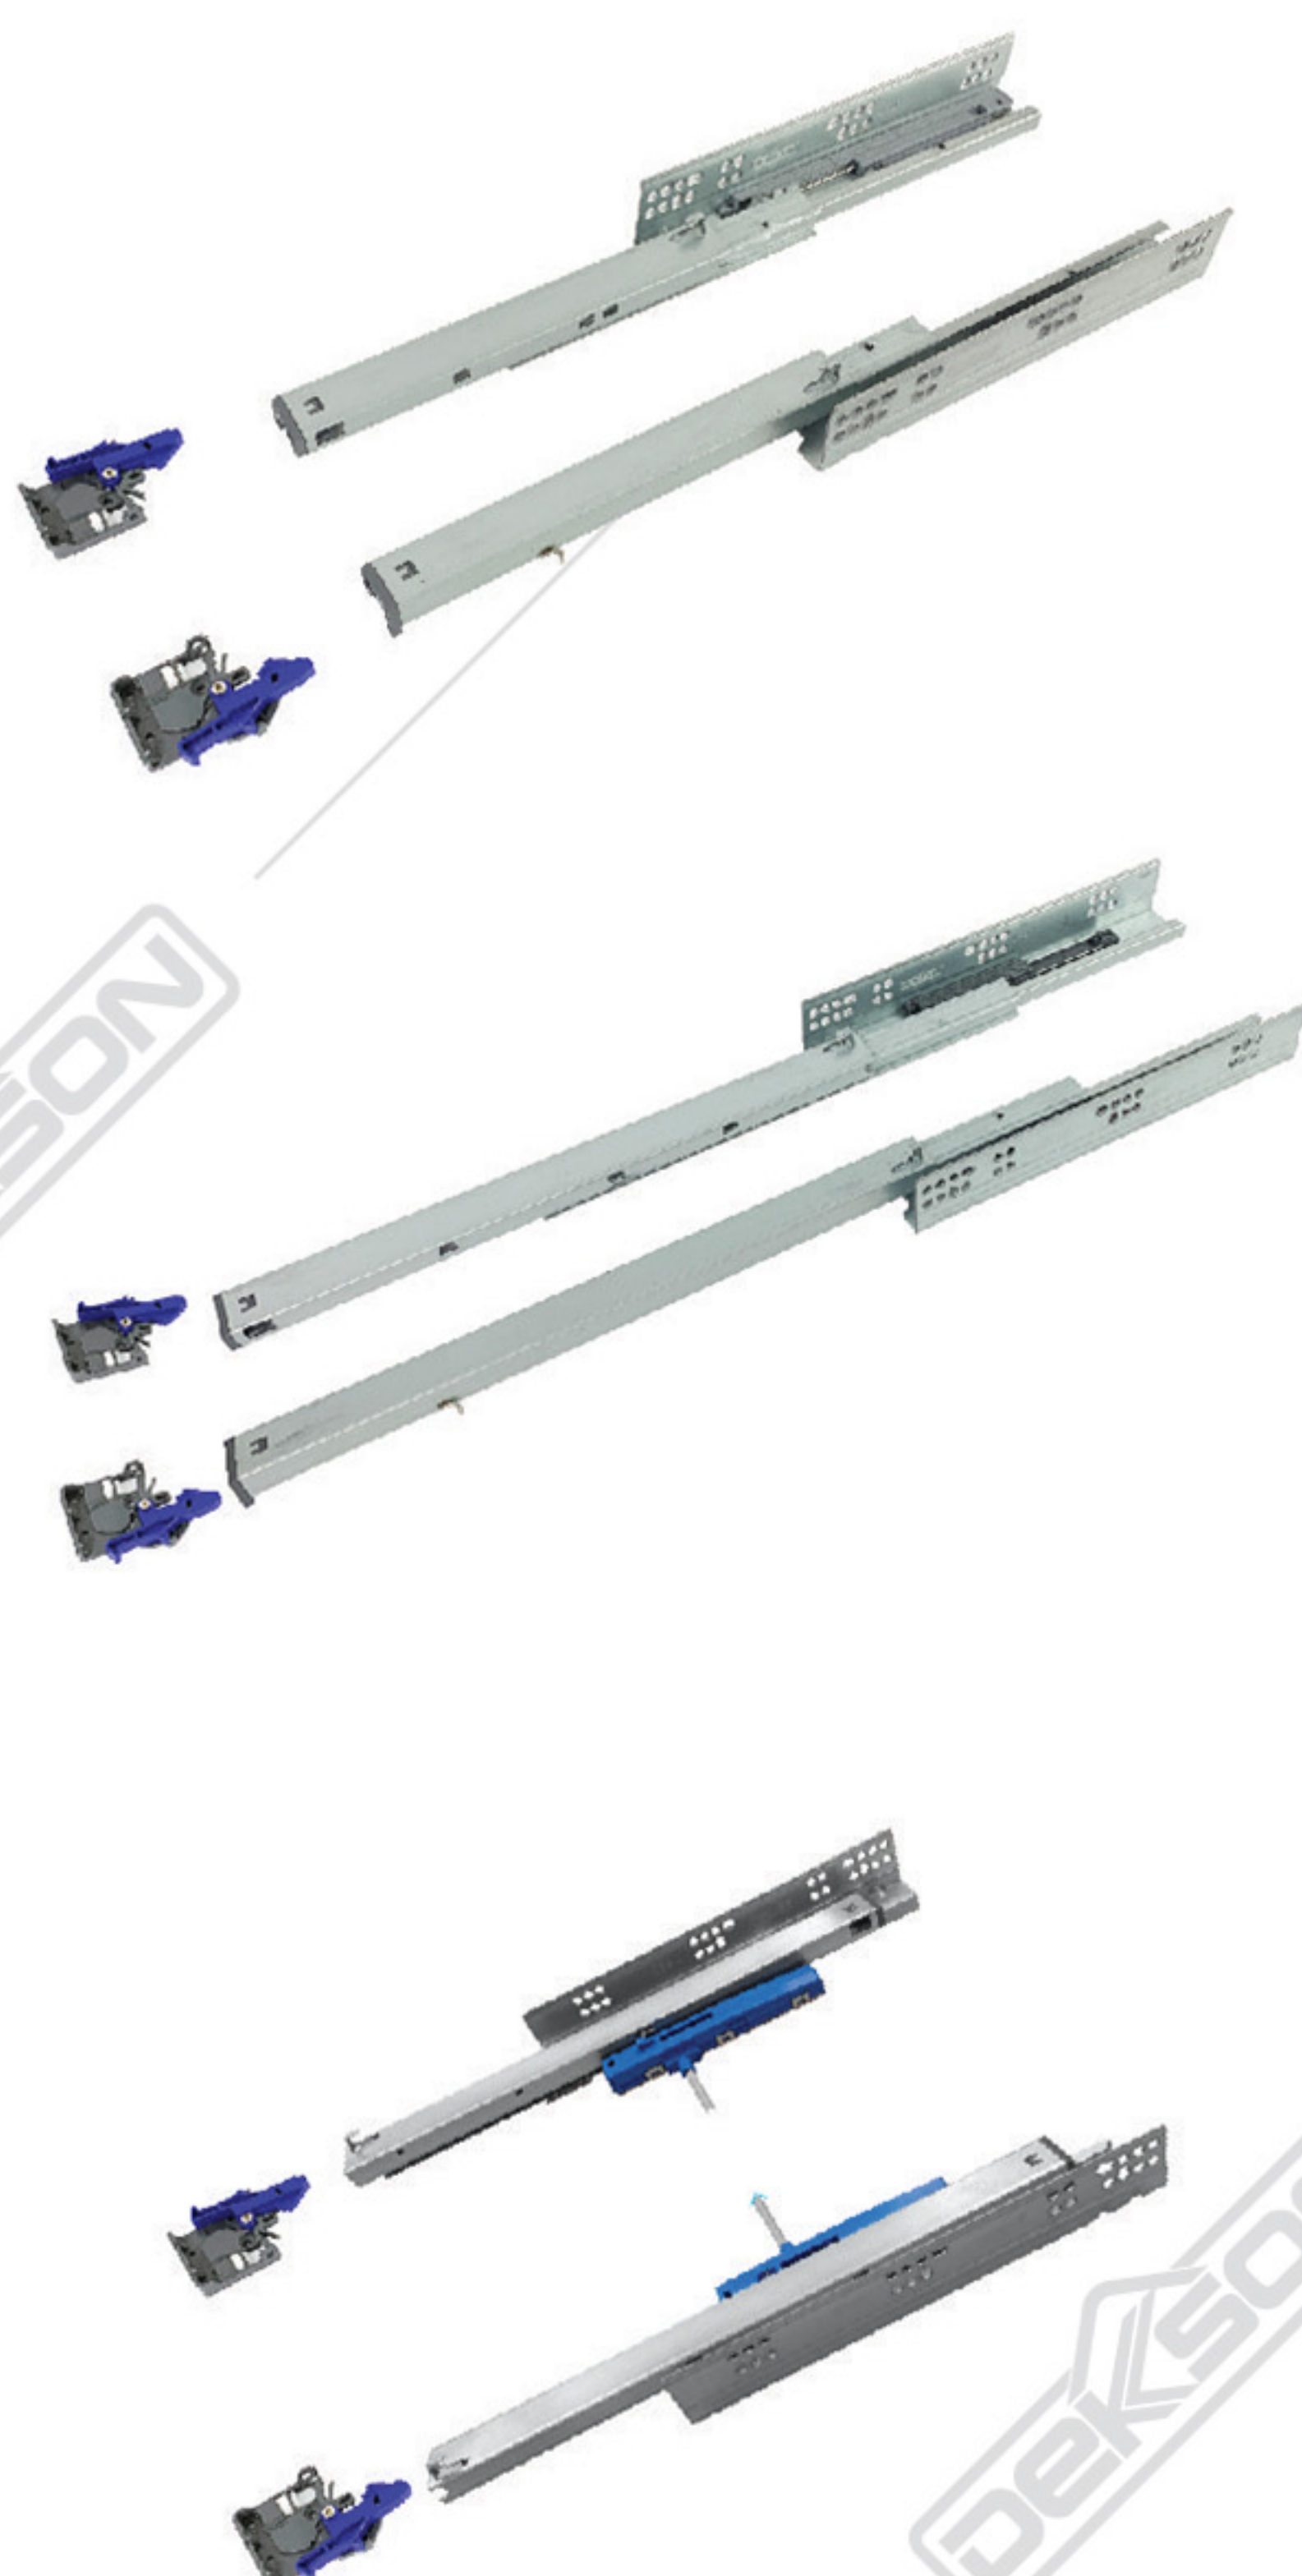

FCS 300MM DOUBLE EXT SLOW MOTION GALV

Available :

- 350MM DOUBLE EXT SLOWMOTION GALV
- 400MM DOUBLE EXT SLOWMOTION GALV
- 450MM DOUBLE EXT SLOWMOTION GALV
- 500MM DOUBLE EXT SLOWMOTION GALV
- 550MM DOUBLE EXT SLOWMOTION GALV