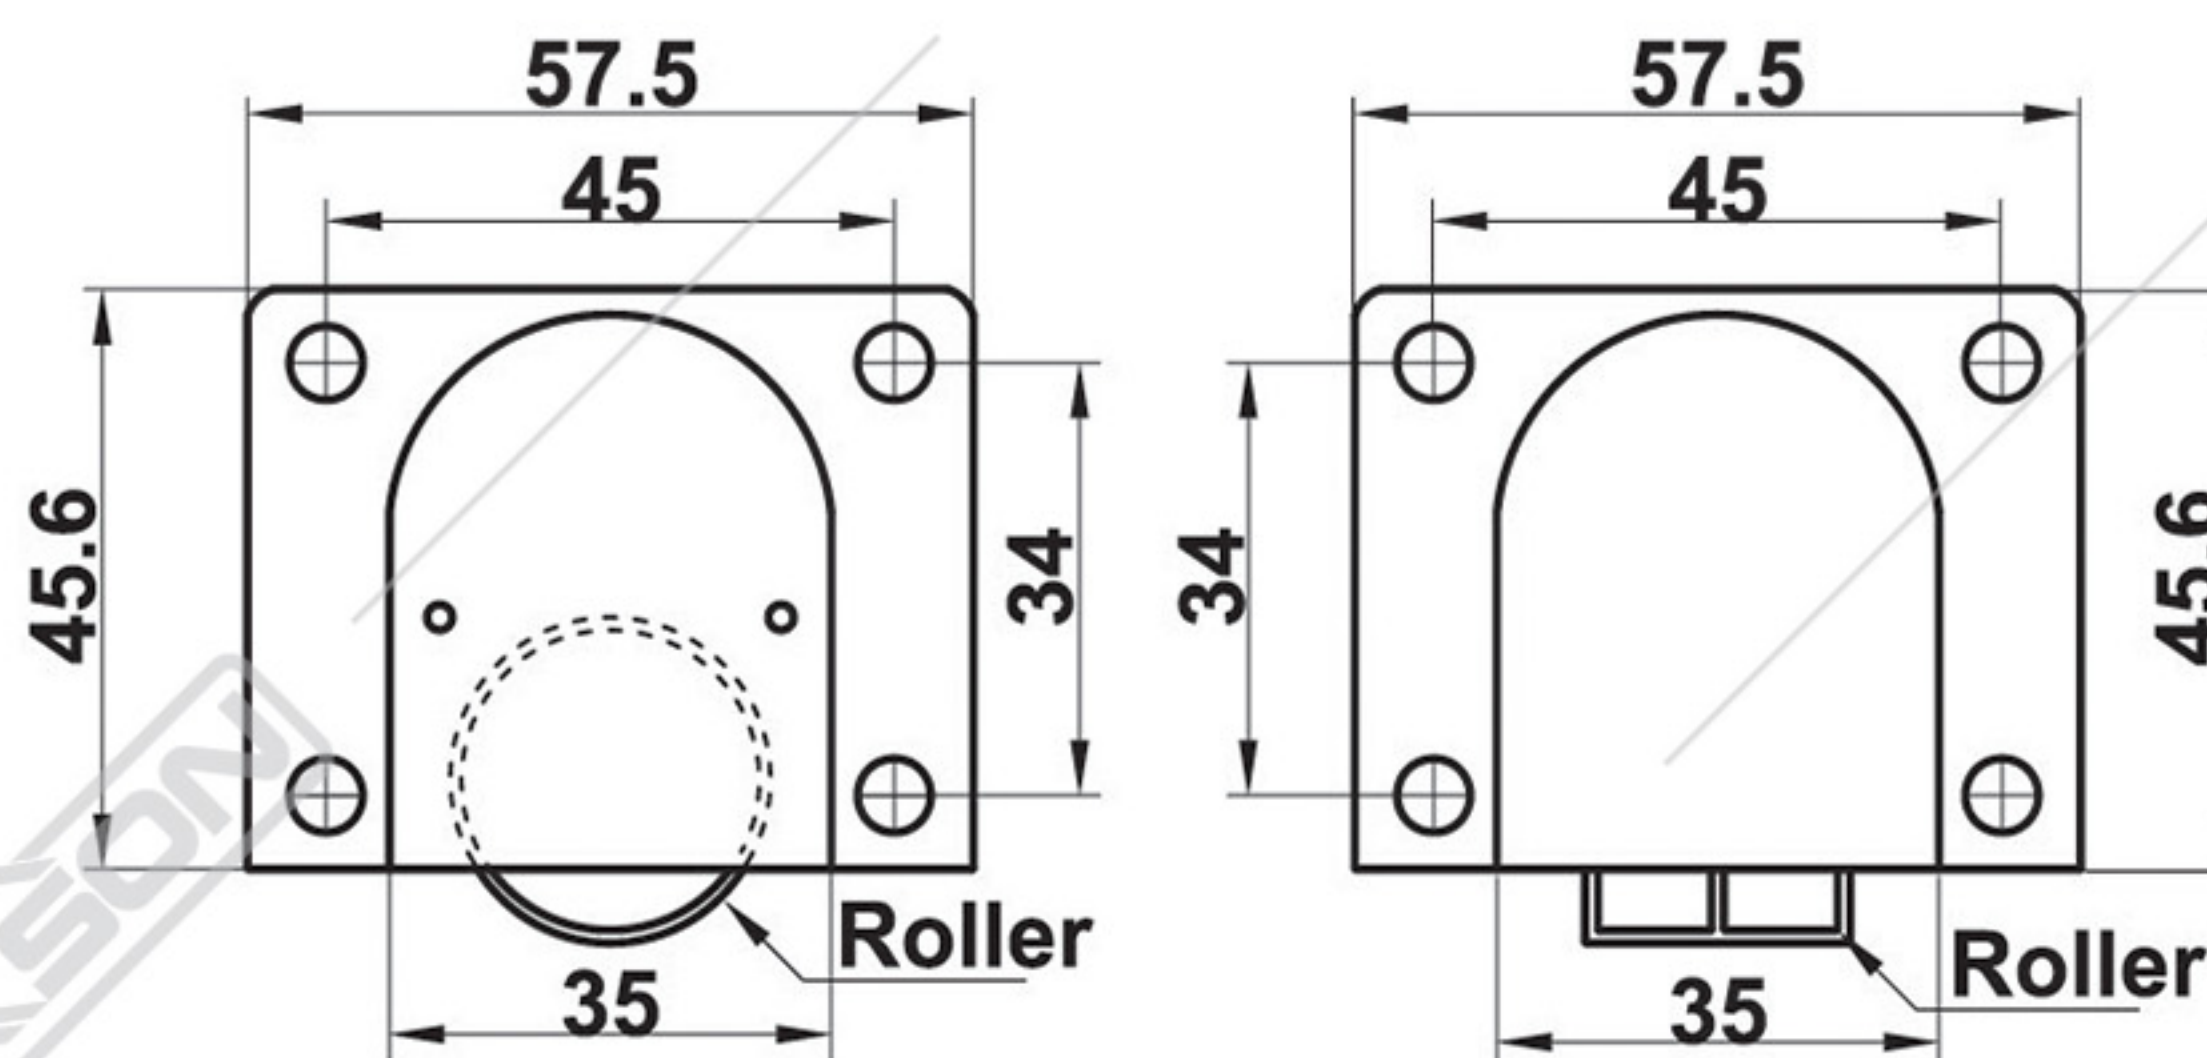

FURNITURE ACCESSORIES