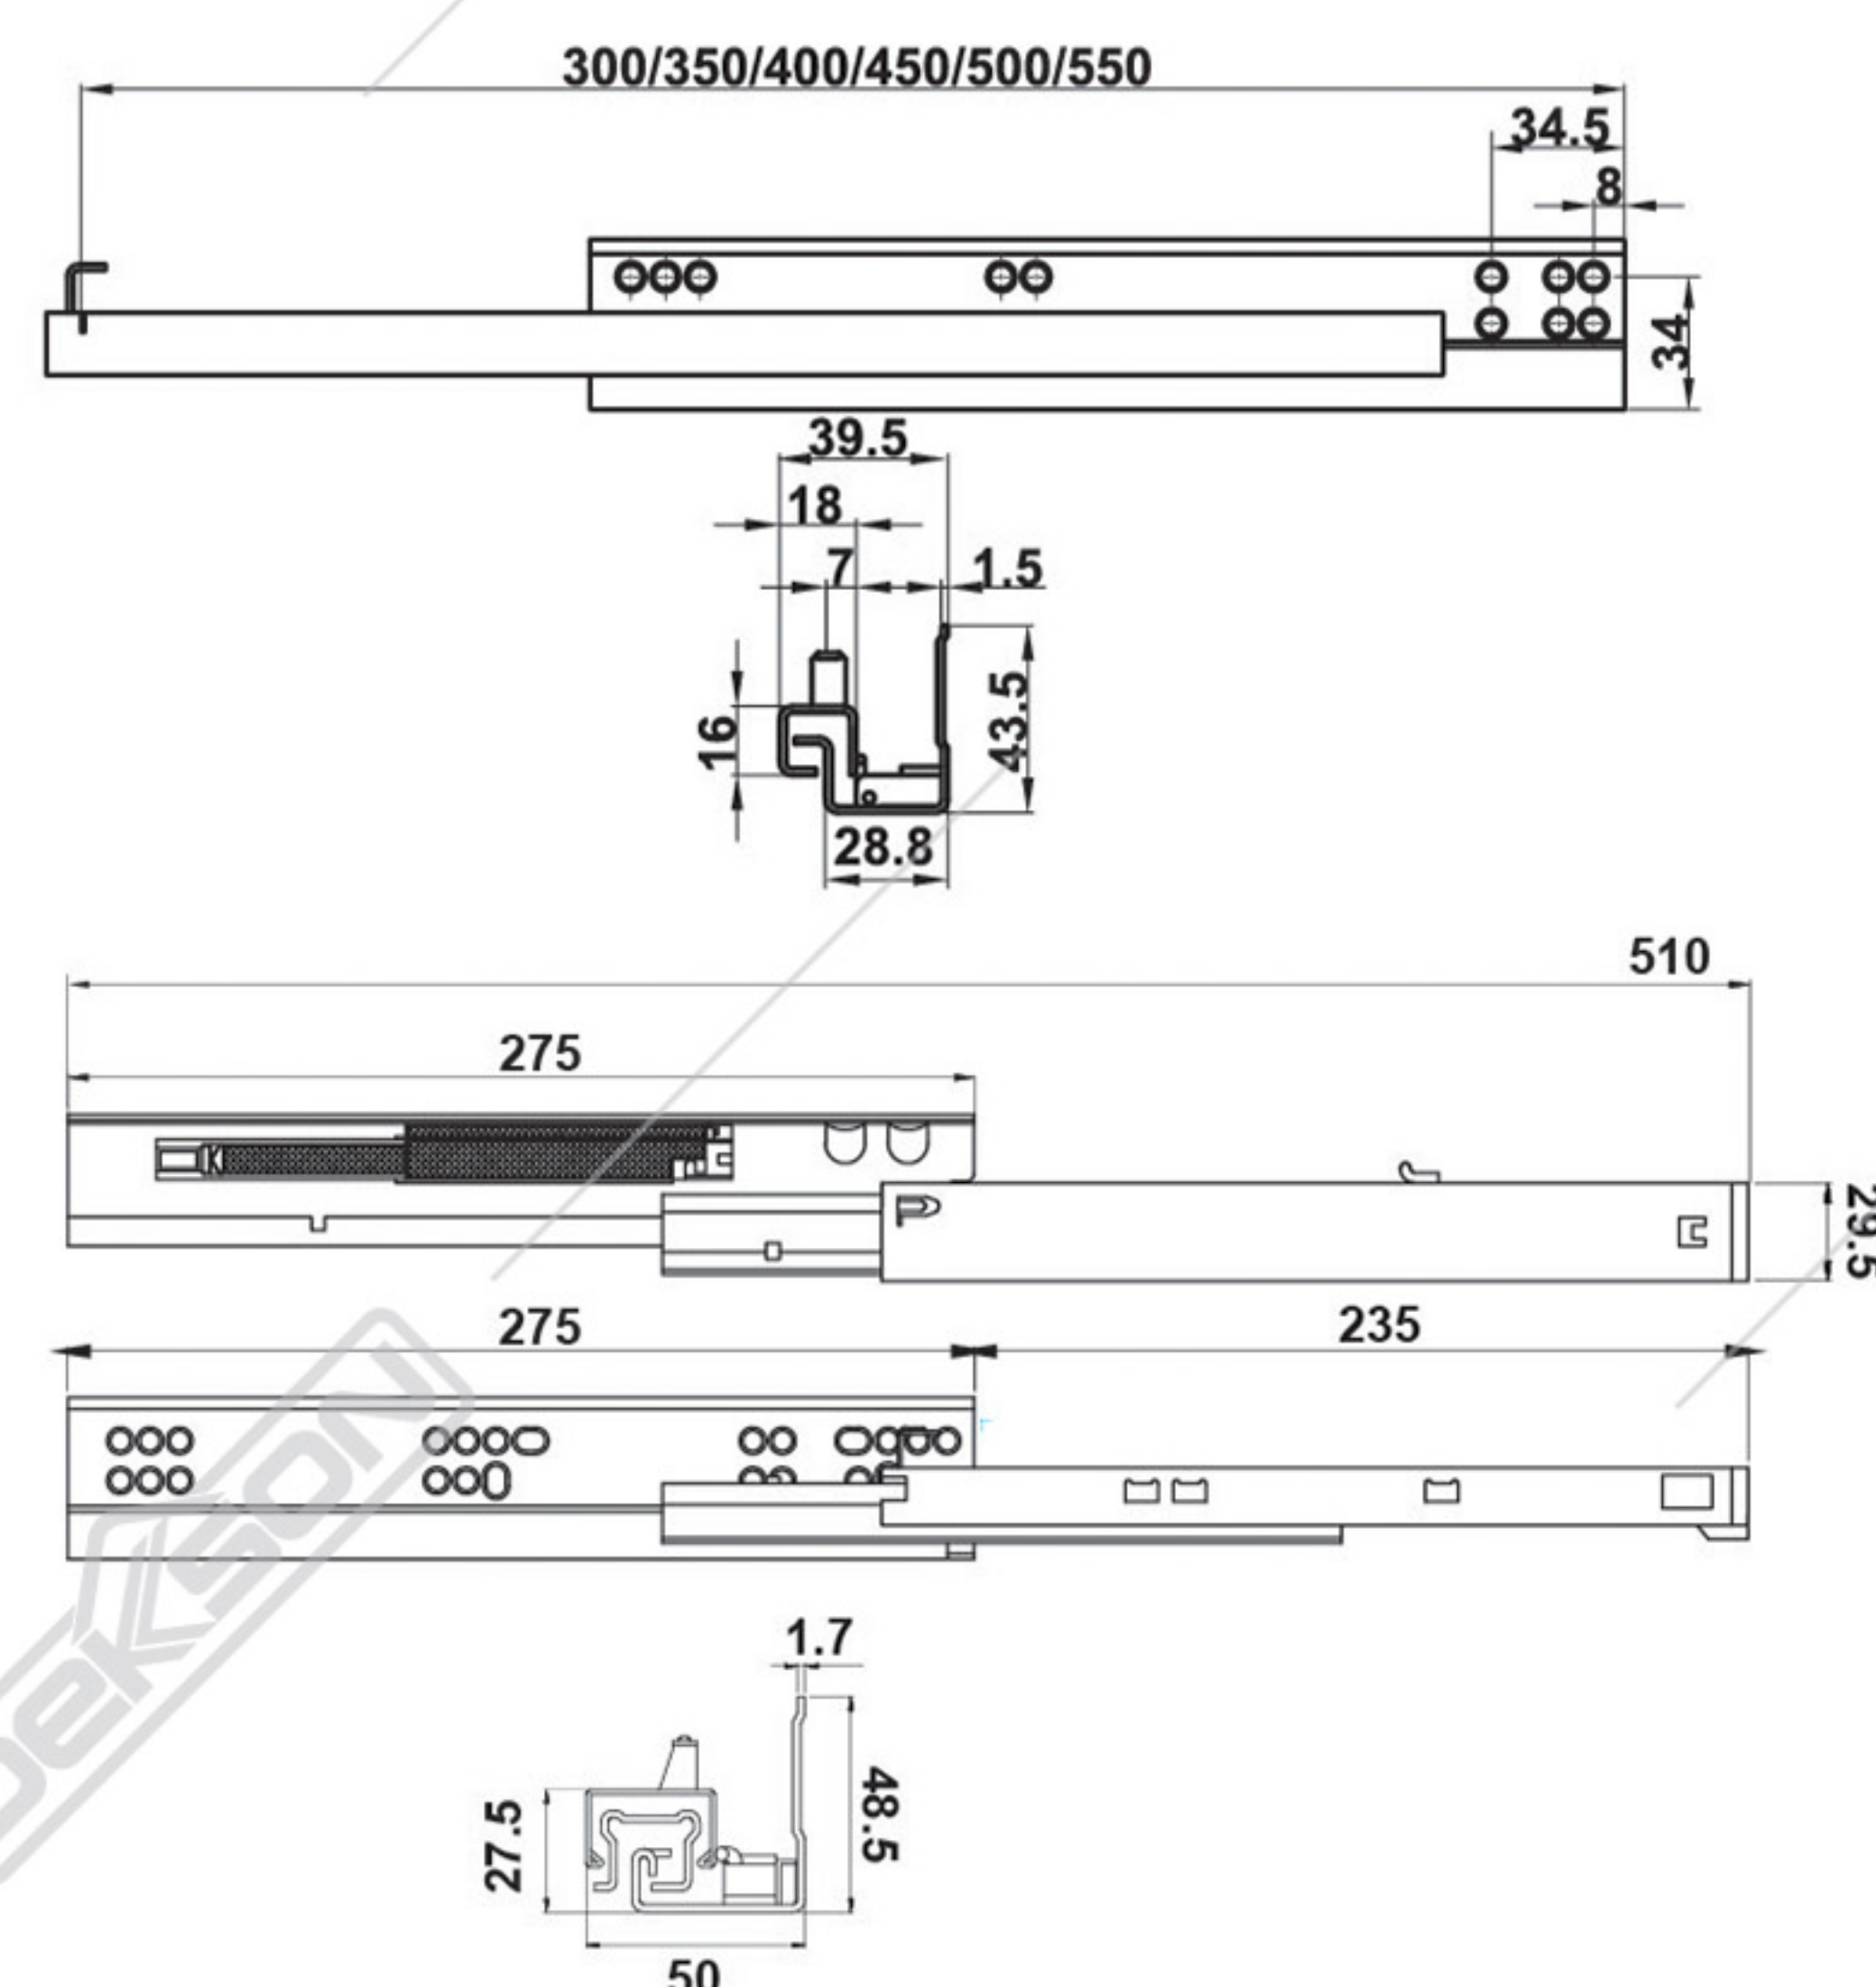

FCS 300MM DOUBLE EXT PUSH OPEN&CLOSE GALV

Available :

- 350MM DOUBLE EXT PUSH OPEN&CLOSE GALV
- 400MM DOUBLE EXT PUSH OPEN&CLOSE GALV
- 450MM DOUBLE EXT PUSH OPEN&CLOSE GALV
- 500MM DOUBLE EXT PUSH OPEN&CLOSE GALV
- 550MM DOUBLE EXT PUSH OPEN&CLOSE GALV