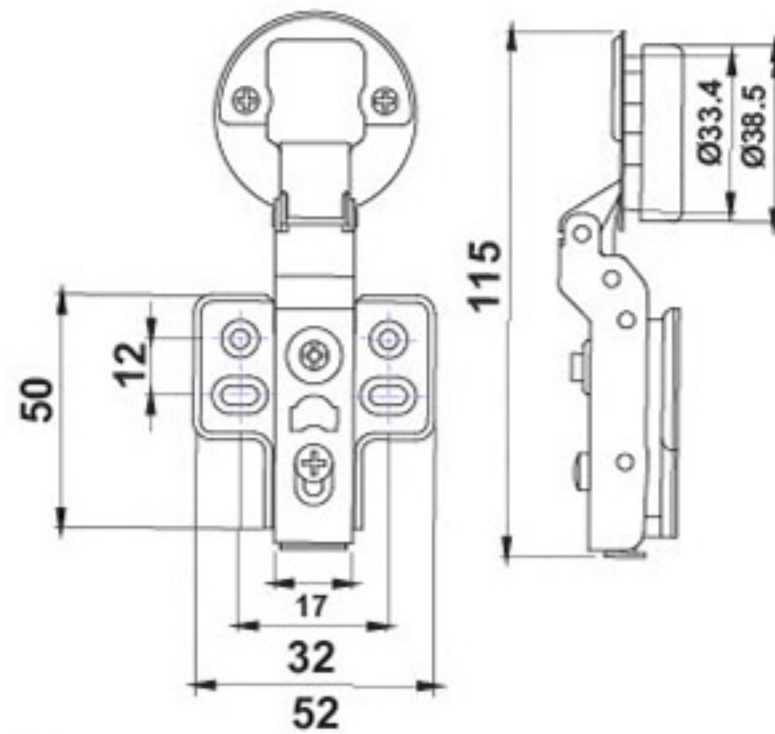

**HYD ES SD GLASS D8712
35MM FULL OVERLAY CP**