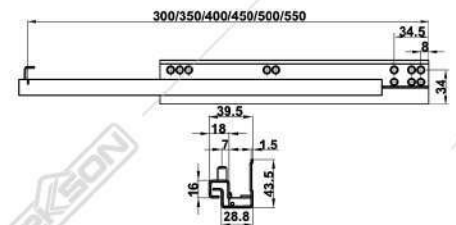

FCS 300MM SINGLE EXT GALV

AVAILABLE :
FCS 350MM SINGLE EXT GALV
FCS 400MM SINGLE EXT GALV
FCS 450MM SINGLE EXT GALV
FCS 500MM SINGLE EXT GALV
FCS 550MM SINGLE EXT GALV