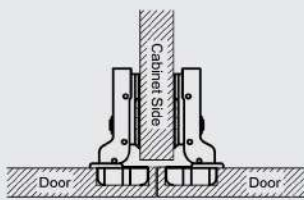

ILLUSTRATION

HALF OVERLAY