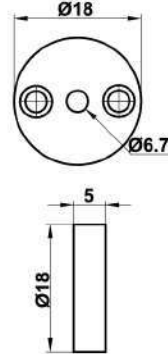

BP D800 SSS

FFH 002 SSS

FURNITURE LOCK

PL 105 CP

Small, yet very safe. Dekkson high quality furniture locks are the dependable choices to secure your furnitures. with multiple variants to suit your need in every type of furniture