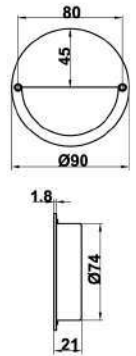

BP D800 SSS

FFH 002 SSS

FURNITURE LOCK

PL 105 CP

Small, yet very safe. Dekkson high quality furniture locks are the dependable choices to secure your furnitures. with multiple variants to suit your need in every type of furniture