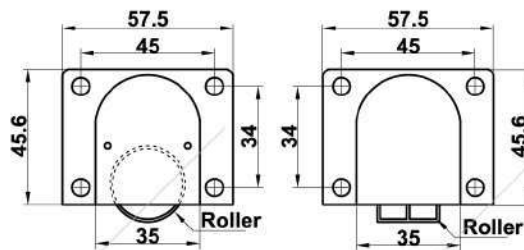

FURNITURE ACCESSORIES