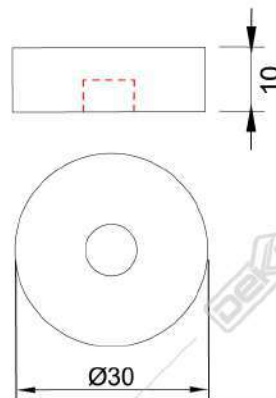

FURNITURE ACCESSORIES