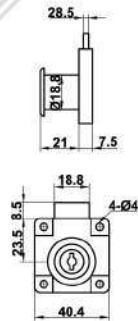

BP D800 SSS

FFH 002 SSS

FURNITURE LOCK

PL 105 CP

Small, yet very safe. Dekkson high quality furniture locks are the dependable choices to secure your furnitures. with multiple variants to suit your need in every type of furniture