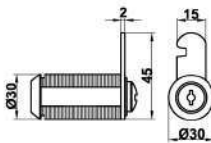

## FURNITURE HANDLE

FH D108 SSS

**Note :**  
 - L : Length  
 - C : C to C (As)  
 - D : Diameter  
 - H : High  
 - Material : SUS 304

TYPE	SIZE (MM)			
	L	C	D	H
FH D108 10X100MM SSS	100	64	Ø10	32
FH D108 10X120MM SSS	120	64	Ø10	32
FH D108 10X150MM SSS	150	96	Ø10	32
FH D108 10X200MM SSS	200	128	Ø10	32
FH D108 10X250MM SSS	250	160	Ø10	32
FH D108 12X120MM SSS	120	64	Ø12	35
FH D108 12X150MM SSS	150	64	Ø12	35
FH D108 12X200MM SSS	200	128	Ø12	35
FH D108 12X250MM SSS	250	160	Ø12	35
FH D108 12X300MM SSS	300	192	Ø12	35
FH D108 12X350MM SSS	350	255	Ø12	35
FH D108 12X400MM SSS	400	288	Ø12	35
FH D108 12X450MM SSS	450	320	Ø12	35
FH D108 12X500MM SSS	500	360	Ø12	35

## FURNITURE LOCK

DL 138

PL 105 CP

CL 103 30MM CP  
AVAILABLE :  
CL 103 20MM CP  
CL 103 25MM CP

KG 001 CP

Small, yet very safe. Dekkson high quality furniture locks are the dependable choices to secure your furnitures. with multiple variants to suit your need in every type of furniture