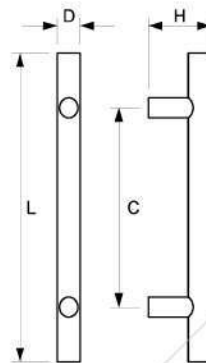

### FBB 250MM STANDARD BLACK

**AVAILABLE :**

- FBB 300MM STANDARD BLACK
- FBB 350MM STANDARD BLACK
- FBB 400MM STANDARD BLACK
- FBB 450MM STANDARD BLACK
- FBB 500MM STANDARD BLACK
- FBB 550MM STANDARD BLACK

### FBB 35400MM STANDARD BLACK

**AVAILABLE :**

- FBB 35300MM STANDARD BLACK
- FBB 35350MM STANDARD BLACK
- FBB 35450MM STANDARD BLACK
- FBB 35500MM STANDARD BLACK

Dekson furniture conceal slide offer seamless look, as the slide is essentially invisible from sight. Dekson furniture ball bearing is furnished with self-closing feature, with choices between standard self-closing and slow motion self-closing.

## FURNITURE HANDLE

FH D108 SSS

**Note :**  
 - L : Length  
 - C : C to C (As)  
 - D : Diameter  
 - H : High  
 - Material : SUS 304

TYPE	SIZE (MM)			
	L	C	D	H
FH D108 10X100MM SSS	100	64	Ø10	32
FH D108 10X120MM SSS	120	64	Ø10	32
FH D108 10X150MM SSS	150	96	Ø10	32
FH D108 10X200MM SSS	200	128	Ø10	32
FH D108 10X250MM SSS	250	160	Ø10	32
FH D108 12X120MM SSS	120	64	Ø12	35
FH D108 12X150MM SSS	150	64	Ø12	35
FH D108 12X200MM SSS	200	128	Ø12	35
FH D108 12X250MM SSS	250	160	Ø12	35
FH D108 12X300MM SSS	300	192	Ø12	35
FH D108 12X350MM SSS	350	255	Ø12	35
FH D108 12X400MM SSS	400	288	Ø12	35
FH D108 12X450MM SSS	450	320	Ø12	35
FH D108 12X500MM SSS	500	360	Ø12	35