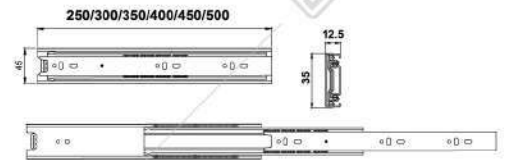

### FBB 250MM STANDARD BLACK

**AVAILABLE :**

- FBB 300MM STANDARD BLACK
- FBB 350MM STANDARD BLACK
- FBB 400MM STANDARD BLACK
- FBB 450MM STANDARD BLACK
- FBB 500MM STANDARD BLACK
- FBB 550MM STANDARD BLACK

### FBB 35400MM STANDARD BLACK

**AVAILABLE :**

- FBB 35300MM STANDARD BLACK
- FBB 35350MM STANDARD BLACK
- FBB 35450MM STANDARD BLACK
- FBB 35500MM STANDARD BLACK

Dekson furniture conceal slide offer seamless look, as the slide is essentially invisible from sight. Dekson furniture ball bearing is furnished with self-closing feature, with choices between standard self-closing and slow motion self-closing.