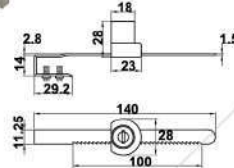

## FURNITURE HANDLE

FH D108 SSS

**Note :**  
 - L : Length  
 - C : C to C (As)  
 - D : Diameter  
 - H : High  
 - Material : SUS 304

TYPE	SIZE (MM)			
	L	C	D	H
FH D108 10X100MM SSS	100	64	Ø10	32
FH D108 10X120MM SSS	120	64	Ø10	32
FH D108 10X150MM SSS	150	96	Ø10	32
FH D108 10X200MM SSS	200	128	Ø10	32
FH D108 10X250MM SSS	250	160	Ø10	32
FH D108 12X120MM SSS	120	64	Ø12	35
FH D108 12X150MM SSS	150	64	Ø12	35
FH D108 12X200MM SSS	200	128	Ø12	35
FH D108 12X250MM SSS	250	160	Ø12	35
FH D108 12X300MM SSS	300	192	Ø12	35
FH D108 12X350MM SSS	350	255	Ø12	35
FH D108 12X400MM SSS	400	288	Ø12	35
FH D108 12X450MM SSS	450	320	Ø12	35
FH D108 12X500MM SSS	500	360	Ø12	35

## FURNITURE LOCK

DL 138

PL 105 CP

CL 103 30MM CP  
AVAILABLE :  
CL 103 20MM CP  
CL 103 25MM CP

KG 001 CP

Small, yet very safe. Dekkson high quality furniture locks are the dependable choices to secure your furnitures. with multiple variants to suit your need in every type of furniture