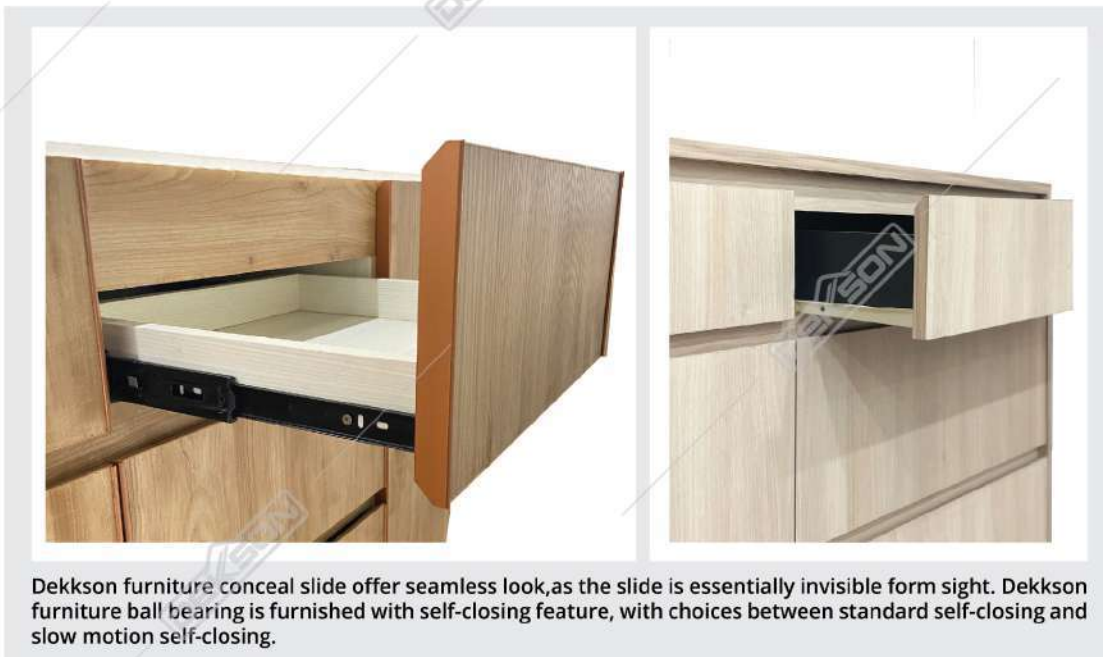

### FBB 35400MM STANDARD BLACK

**AVAILABLE :**

- FBB 35300MM STANDARD BLACK
- FBB 35350MM STANDARD BLACK
- FBB 35450MM STANDARD BLACK
- FBB 35500MM STANDARD BLACK

Dekson furniture conceal slide offer seamless look, as the slide is essentially invisible from sight. Dekson furniture ball bearing is furnished with self-closing feature, with choices between standard self-closing and slow motion self-closing.