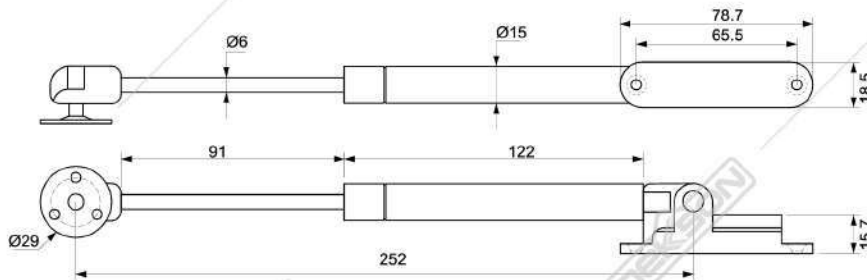

FURNITURE ACCESSORIES

FR 388*