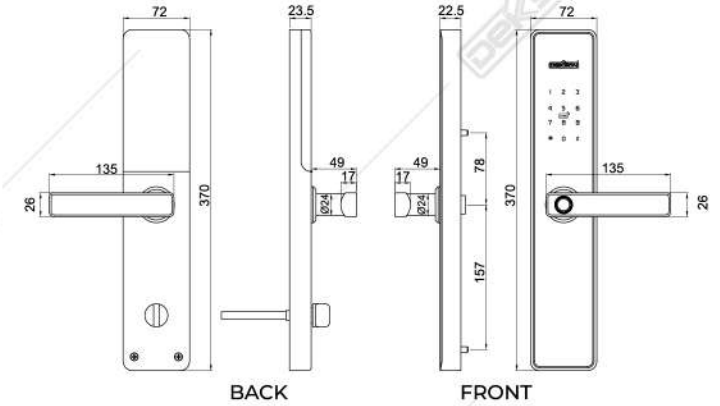

ELECTRONIC LOCK

ELC 9318 MF PASS BT

Access

FINGERPRINT
(100)

PASSWORD
(150)

MIFARE
(200)

MECHANICAL
KEY

MOBILE APPS
(TUYA OR TLock)
Available on: