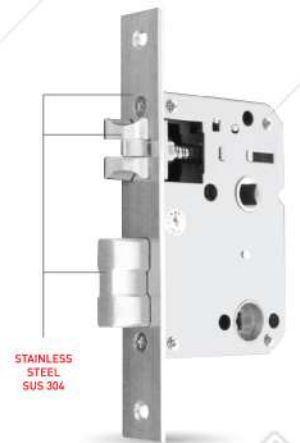

Battery Power
AAA Alkaline
4 pcs

Low Power Warning
(Micro USB backup power)

Turn up handle for lock

Anti Peeping Code

Unlock History

Long Range Mobile Phone Lock System

Access Sharing

Real Time Notification Records

ELECTRONIC LOCK

ELC 9318 MF PASS BT

Access

FINGERPRINT
(100)

PASSWORD
(150)

MIFARE
(200)

MECHANICAL
KEY

MOBILE APPS
(TUYA OR TLock)
Available on: