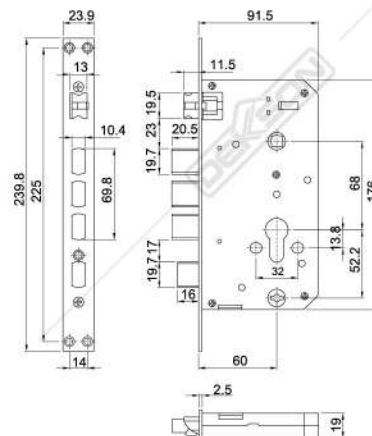

Features

Lithium Battery
(Rechargeable)

Low Power Warning
(Micro USB backup power)

Digital Door View

Anti Peeping Code

Unlock History

Doorbell

Auto & Manual Locking System