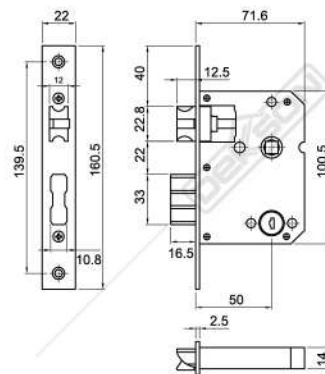

ELECTRONIC LOCK

ELC 9318 MF PASS BT

3 YEAR MECHANICAL WARRANTY

Access

FINGERPRINT
(100)

PASSWORD
(150)

MIFARE
(200)

MECHANICAL KEY

TTLock
Available on
Android & iOS

Specifications

BACK

FRONT

Features

Battery Power
AAA Alkaline
4 pcs

Low Power Warning
(Micro USB backup power)

Turn up handle for lock

Anti Peeping Code

Unlock History

Long Range Mobile Phone Lock System

Access Sharing

Real Time Notification Records