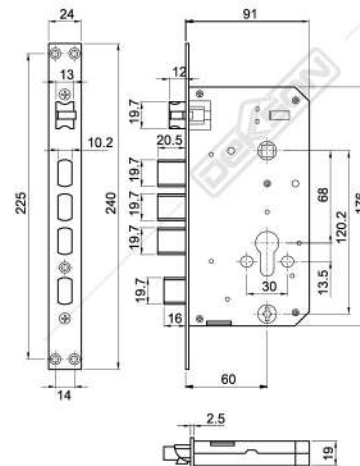

Features

Battery Power
AA Alkaline
4 pcs

Low Power
Warning
(Micro USB
backup power)

Turn up
handle
for lock

Anti Peeping
Code

Unlock
History

Access Sharing

Real Time
Notification
Records