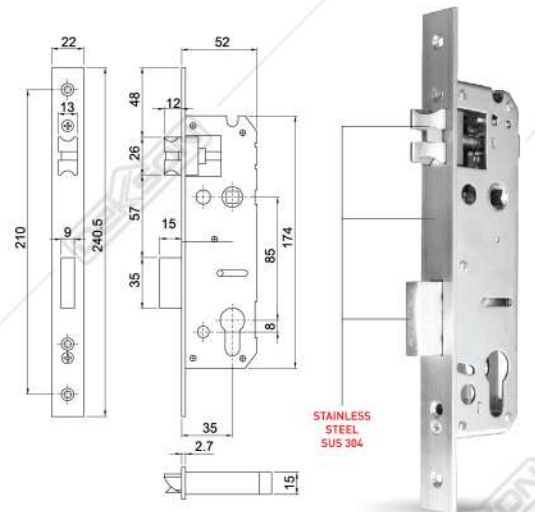

Features

Battery Power
AAA Alkaline
4 pcs

Low Power Warning
(Micro USB backup power)

Turn up handle for lock

Anti Peeping Code

Unlock History

Long Range Mobile Phone Lock System

Access Sharing

Real Time Notification Records