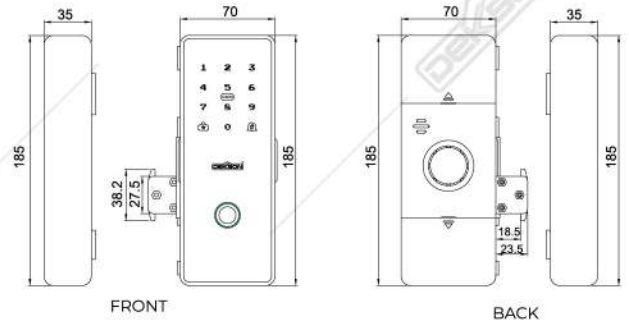

Specifications