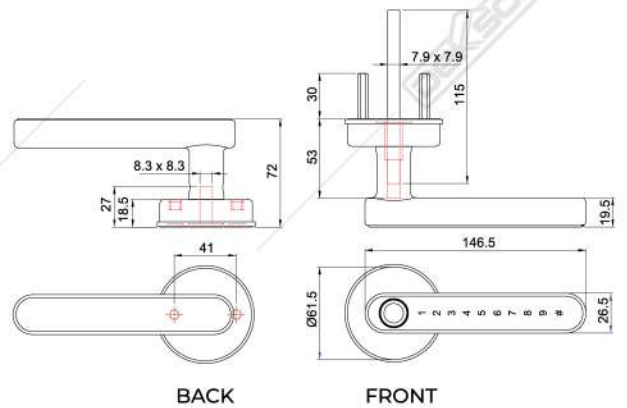

Access Sharing

Real Time
Notification
Records

Specifications

ELECTRONIC LOCK

ELC 9318 MF PASS BT

3 YEAR MECHANICAL WARRANTY

Access

FINGERPRINT
(100)