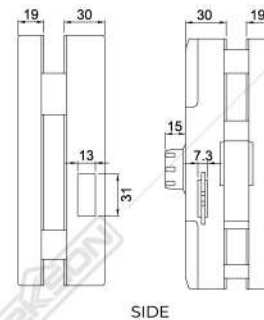

Specifications