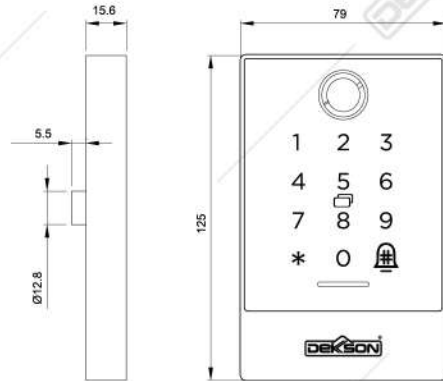

ELECTRONIC LOCK

ELC 9318 MF PASS BT

RF08

Access

FINGERPRINT
(100)

PASSWORD
(150)

MIFARE
(200)

TTLock
Available on
Android

Features

Power Input
12v DC

Door Bell

Access Sharing

Anti Peeping
Code

Unlock
History

Long Range
Mobile Phone
Lock System

Real Time
Notification
Records

Specifications

Accessories