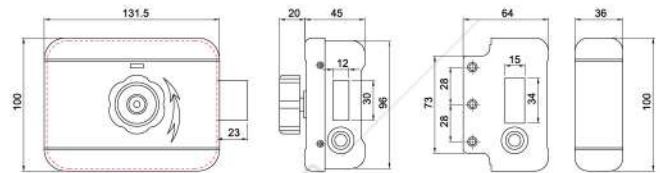

BACK

Features

Battery Power
AAA Alkaline
4 pcs

Low Power
Warning
(Micro USB
backup power)

Access Sharing

Anti Peeping
Code

Unlock
History

Long Range
Mobile Phone
Lock System

Real Time
Notification
Records