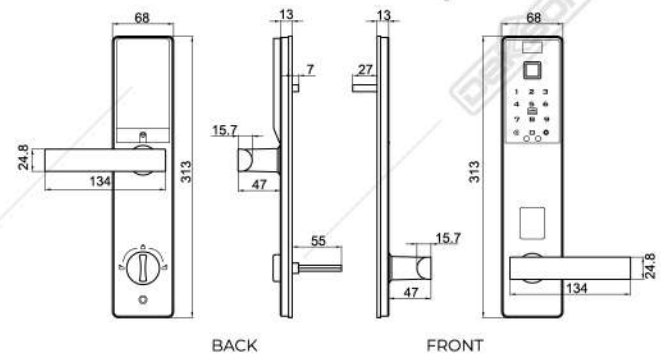

Specifications