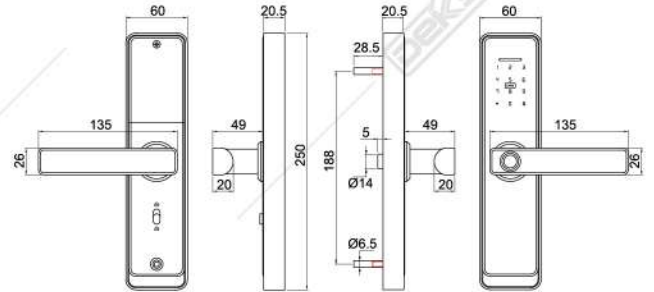

PASSWORD
(150)

MIFARE
(200)

MECHANICAL KEY

TTLock
Available on
Android & iOS

Specifications

BACK

FRONT

Features