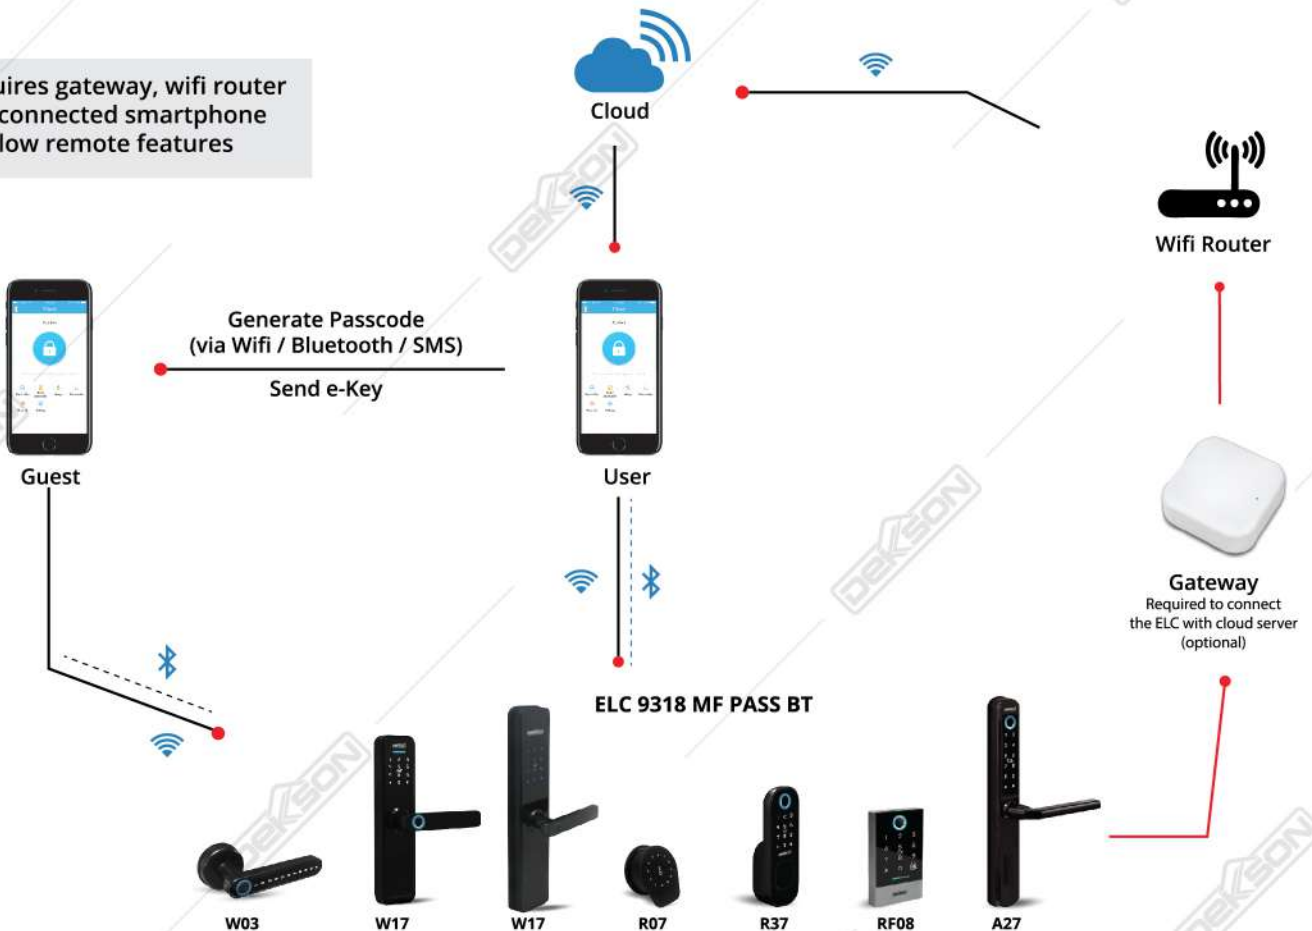

Anti Peeping Code

Unlock History

Long Range Mobile Phone Lock System

Access Sharing

Real Time Notification Records

MOBILE APP TTLOCK

Available on:  

FEATURES

Data Record

Send e-Key

ACCESS SHARING (Password & e-Key)

- **Generate Passcode**
Generate unique password for guest.
- **Send e-Key**
Share mobile app access directly to guest's smartphone.

DATA RECORD

Access Record
All access is recorded by the apps.

REMOTE ACCESS

- Open lock through smartphone from anywhere on earth.
- Lock setting can be managed remotely, without the need to even touch the lock.

Requires gateway, wifi router and connected smartphone to allow remote features