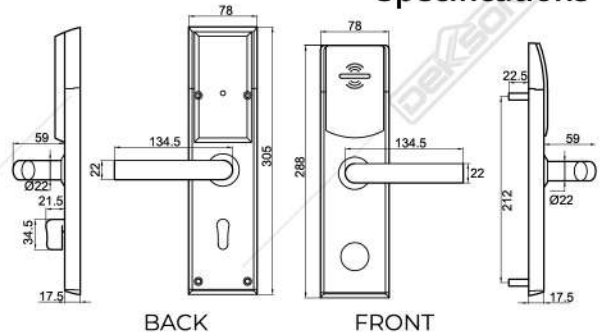

Specifications