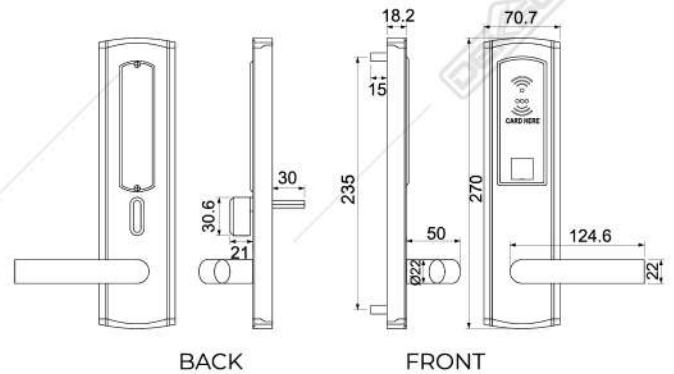

Specifications