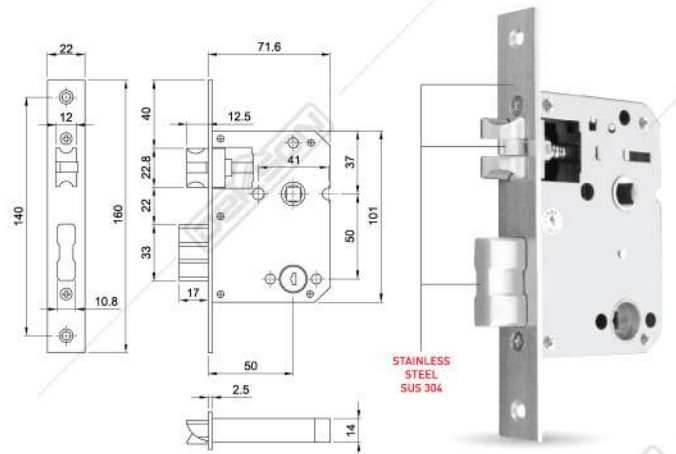

Access Sharing

Real Time
Notification
Records

Specifications

ELECTRONIC LOCK

ELC 9318 MF PASS BT

3 YEAR MECHANICAL WARRANTY

Access

FINGERPRINT
(100)