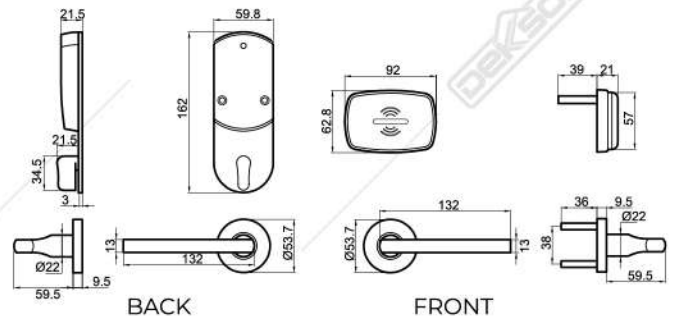

Specifications