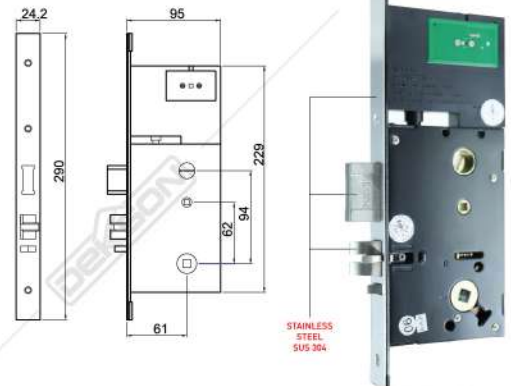

Specifications