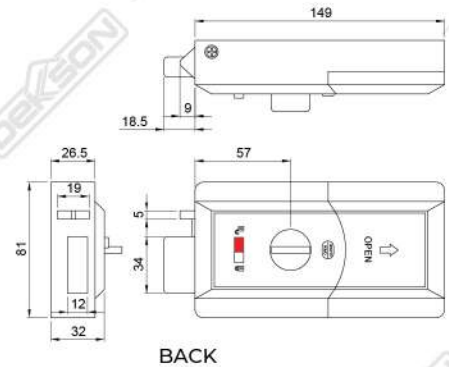

Features

Battery Power
AAA Alkaline
4 pcs

Low Power
Warning
(Micro USB
backup power)

Access Sharing

Anti Peeping
Code

Unlock
History

Long Range
Mobile Phone
Lock System

Real Time
Notification
Records