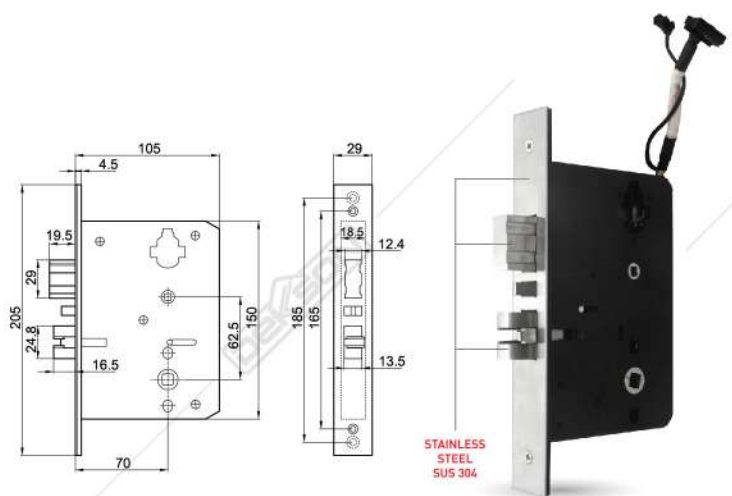

Specifications