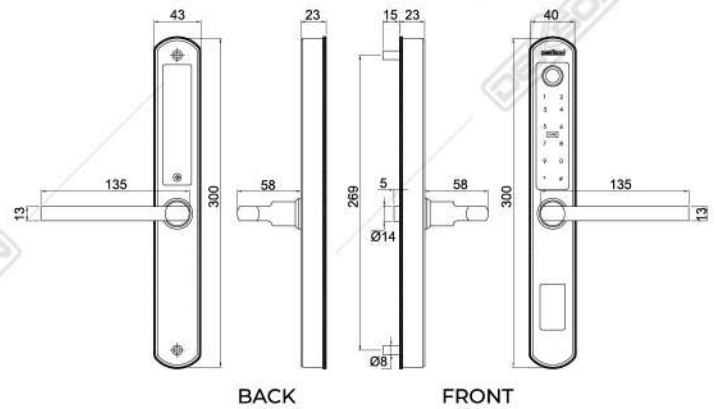

Specifications