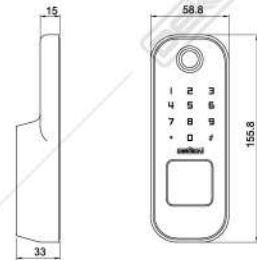

Specifications

FRONT