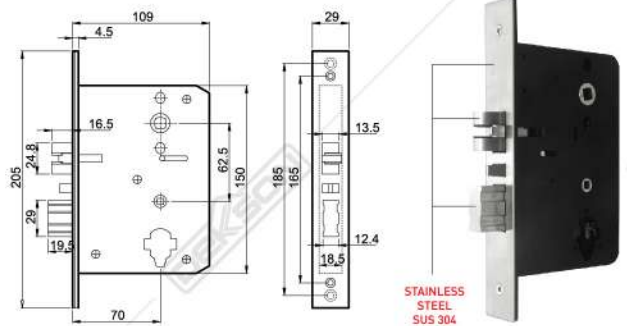

Specifications