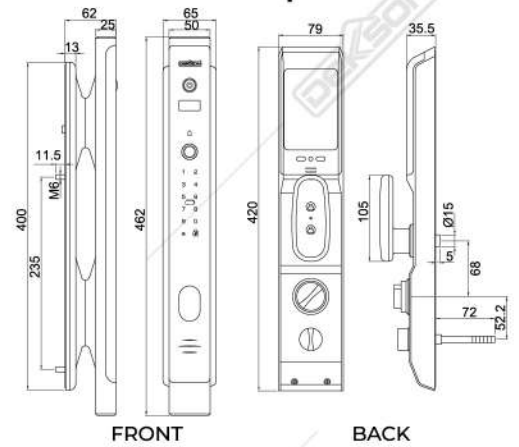

Specifications