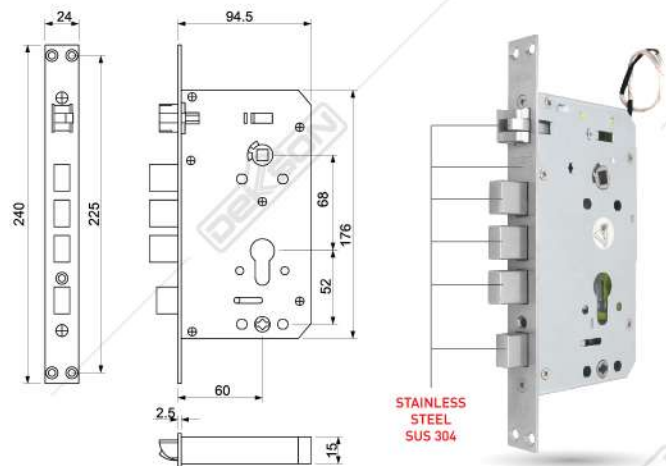

Specifications