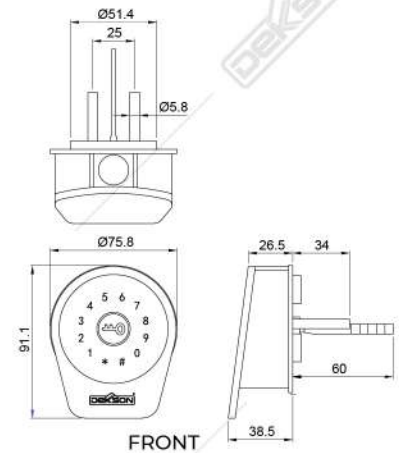

Specifications