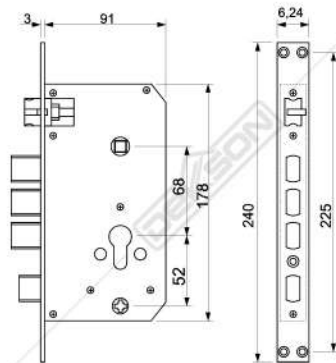

Turn up
handle for
lock

Anti Peeping
Code

Total Users
350

Always Open

Voice Direction

Specifications

SMART GLASS DOOR LOCK

G01