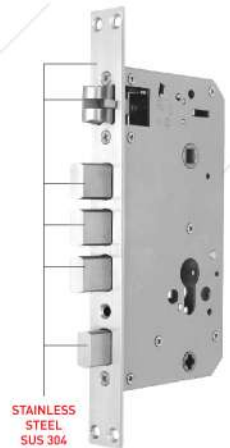

Turn up
handle for
lock

Anti Peeping
Code

Total Users
350

Always Open

Voice Direction

Specifications

SMART GLASS DOOR LOCK

G01