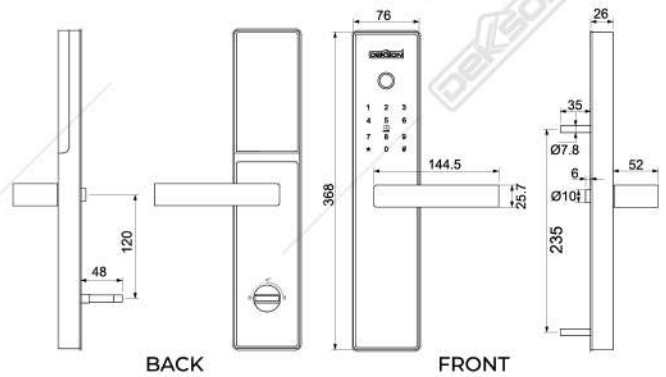

Turn up
handle for
lock

Anti Peeping
Code

Total Users
350

Always Open

Voice Direction

Specifications

SMART GLASS DOOR LOCK

G01