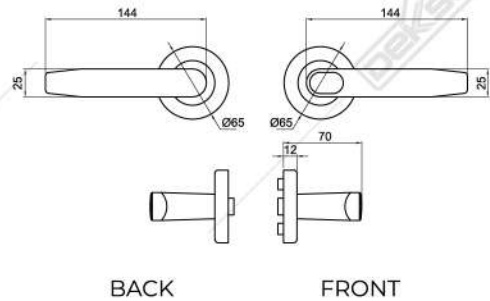

Specifications