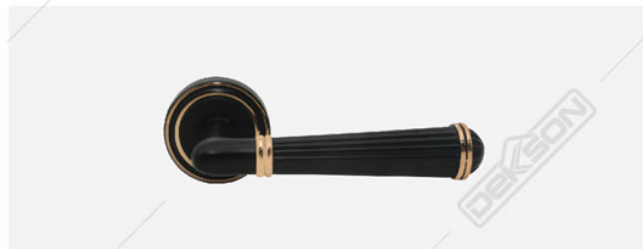

LHR 22-1021 MATT BLACK + GOLD