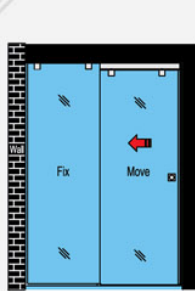

LEFT TO OPEN WALL TO GLASS
Available : RIGHT