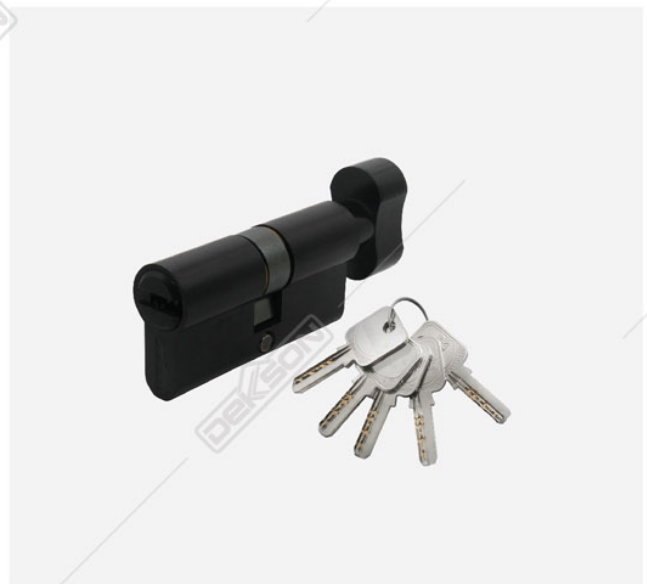

Thumbturn Cylinder
CYL TC KK DL60MM MATT BLACK
Available : 70MM