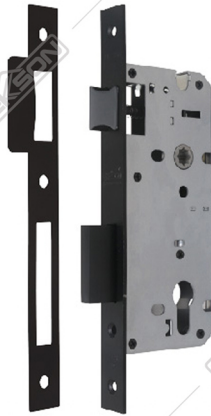

MTS IL DL8585 MATT BLACK