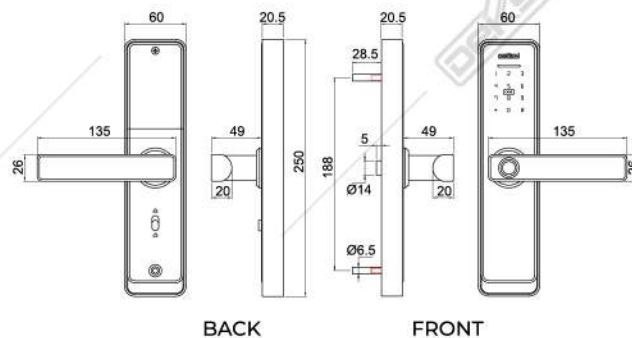

ELECTRONIC LOCK

ELC 9318 MF PASS BT

Access

Specifications

Features

ELECTRONIC LOCK

ELC 9318 MF PASS BT

W03