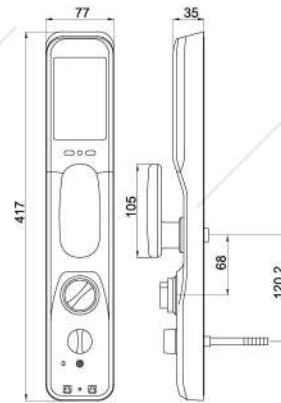

Specifications

BACK