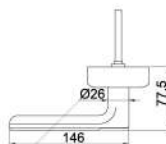

Specifications

BACK

FRONT