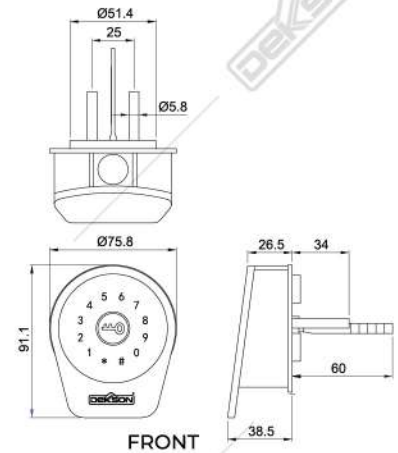

Specifications