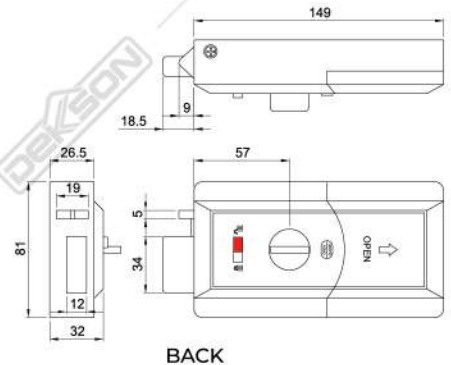

Features

Battery Power
AAA Alkaline
4 pcs

Low Power Warning
(Micro USB
backup power)

Access Sharing

Anti Peeping Code

Unlock History

Real Time Notification Records

1 year
ELECTRICAL
WARRANTY