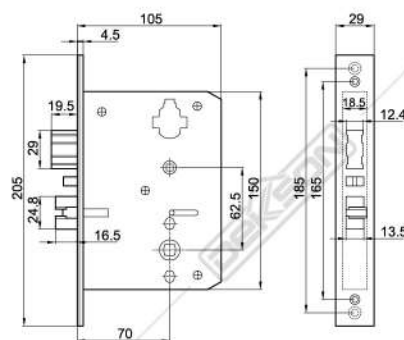

STAINLESS STEEL SUS 304

1 year
ELECTRICAL
WARRANTY