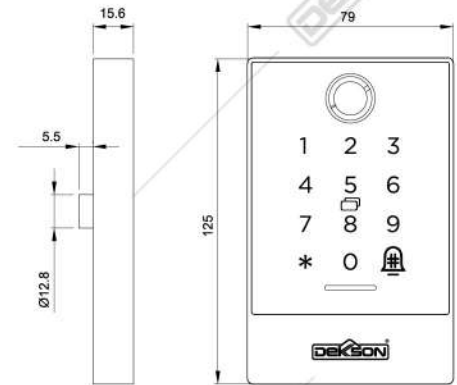

Features

Specifications

ELECTRONIC LOCK

ELC 9318 MF PASS BT

RF08

Access

Features

Specifications