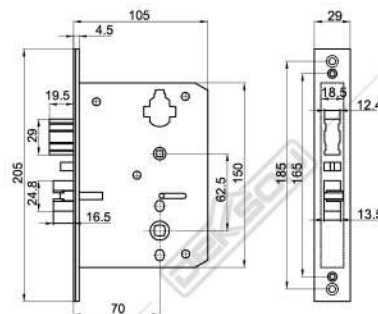

Specifications

STAINLESS
STEEL
SUS 304