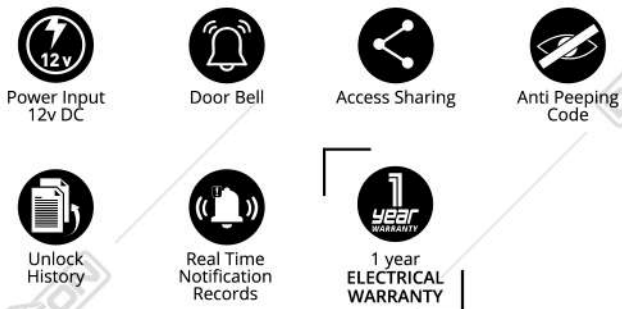

ELECTRONIC LOCK

ELC 9318 MF PASS BT

RF08

Access

Features

Specifications

ACCESSORIES