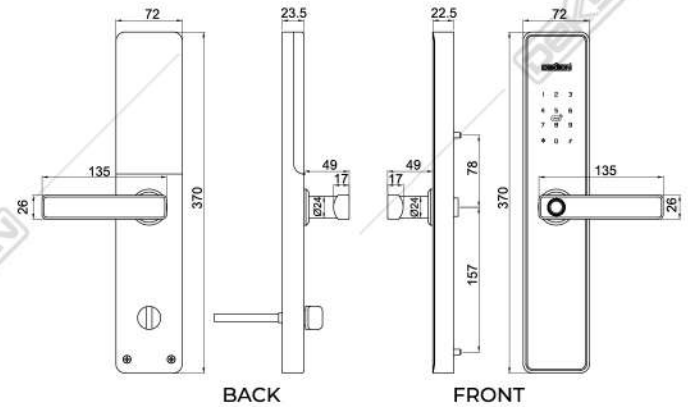

FINGERPRINT

PASSWORD

MIFARE

MECHANICAL KEY

MOBILE APPS
(DEON/TUYA
OR TTLock)
Available on:

Specifications

Features

Battery Power
AA Alkaline
4 pcs