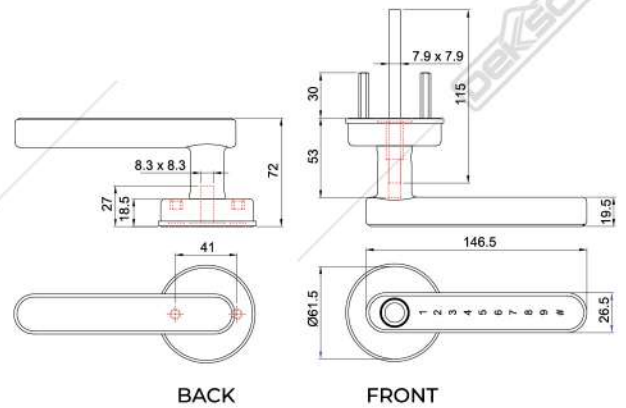

Specifications