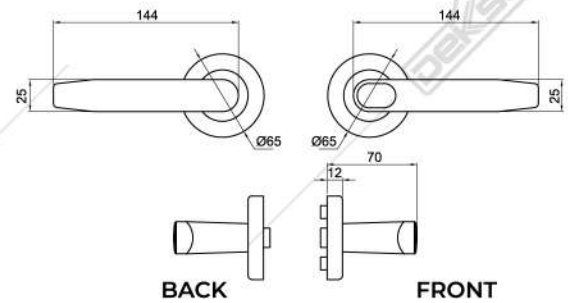

Specifications

1 year
ELECTRICAL
WARRANTY