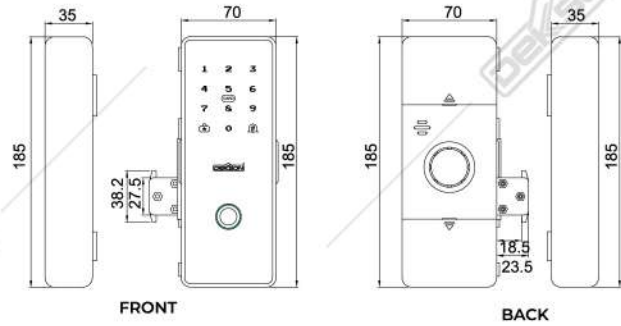

Specifications

Features

Battery Power
AA Alkaline
4 pcs

Door Bell

Anti Peeping
Code

Voice
Direction

Auto & Manual
Locking System

Low Power Warning
(Micro USB backup
power)

1 year
ELECTRICAL
WARRANTY