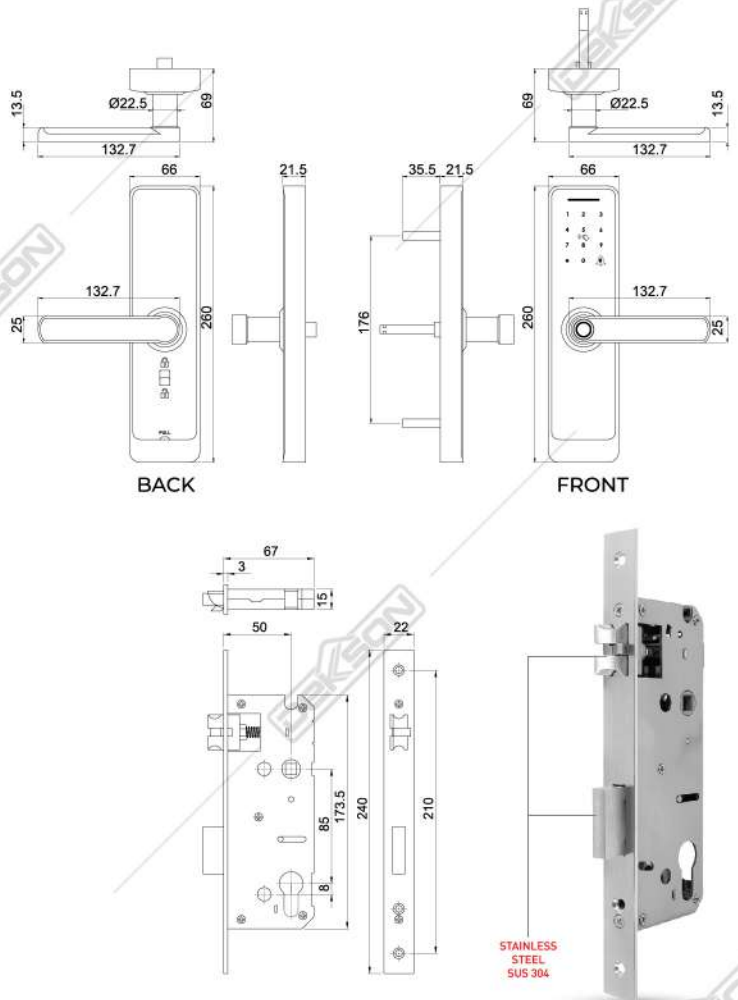

Specifications