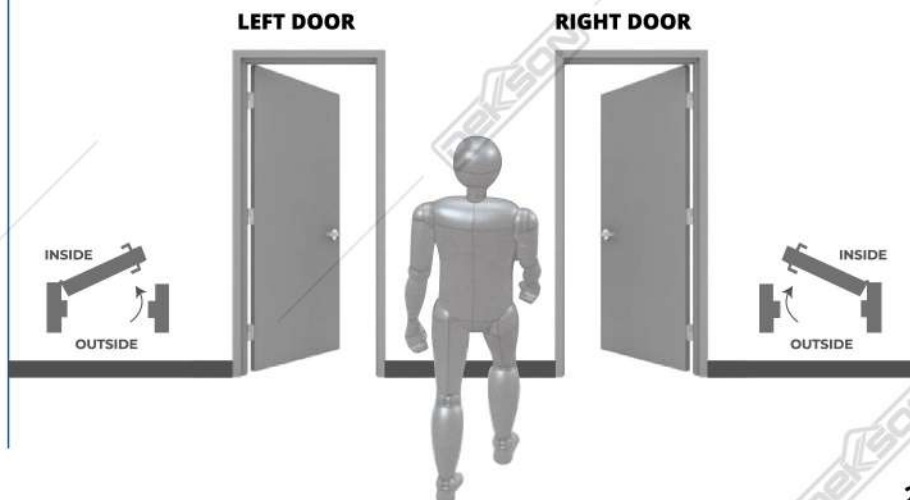

ELECTRONIC LOCK DOOR SWING DIRECTION

SMART GLASS DOOR LOCK

G01

Access

FINGERPRINT

PASSWORD

MIFARE

MECHANICAL
KEY