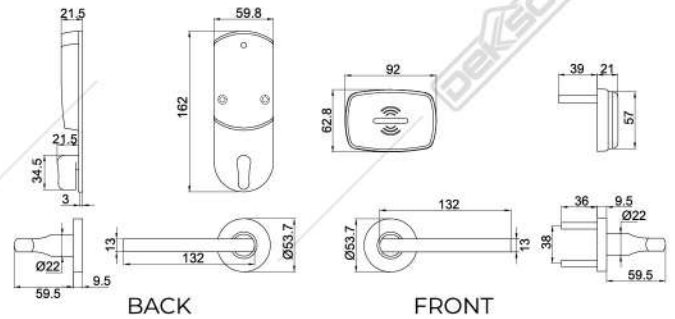

STAINLESS STEEL SUS 304

1 year
ELECTRICAL
WARRANTY