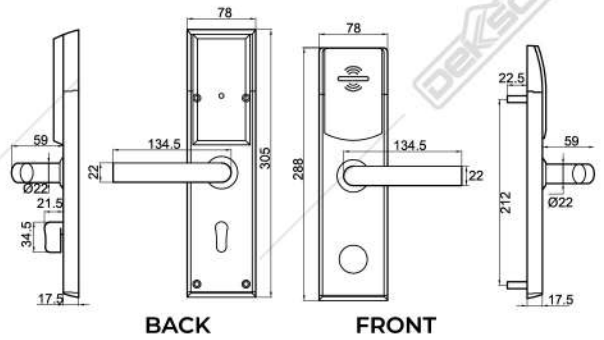

Specifications

STAINLESS
STEEL
SUS 304