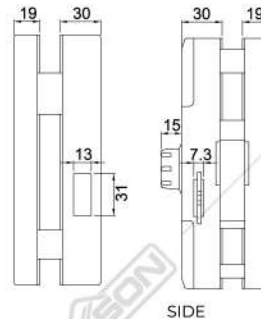

Features

Battery Power
AA Alkaline
4 pcs

Door Bell

Anti Peeping
Code

Voice
Direction

Auto & Manual
Locking System

Low Power Warning
(Micro USB backup
power)

1 year
ELECTRICAL
WARRANTY