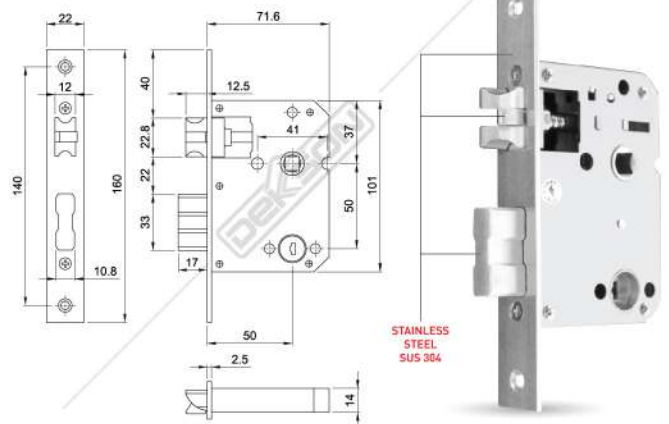

Specifications