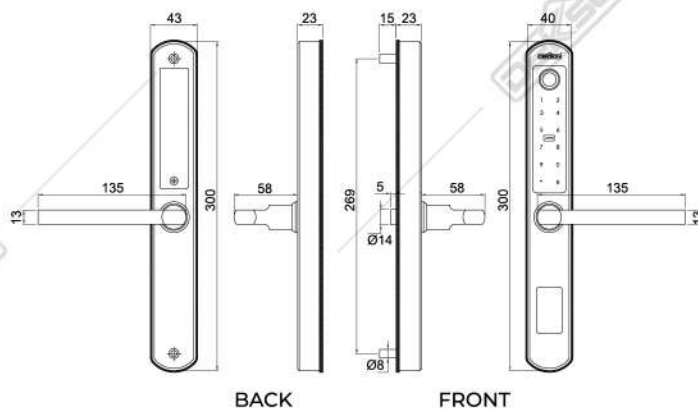

Specifications