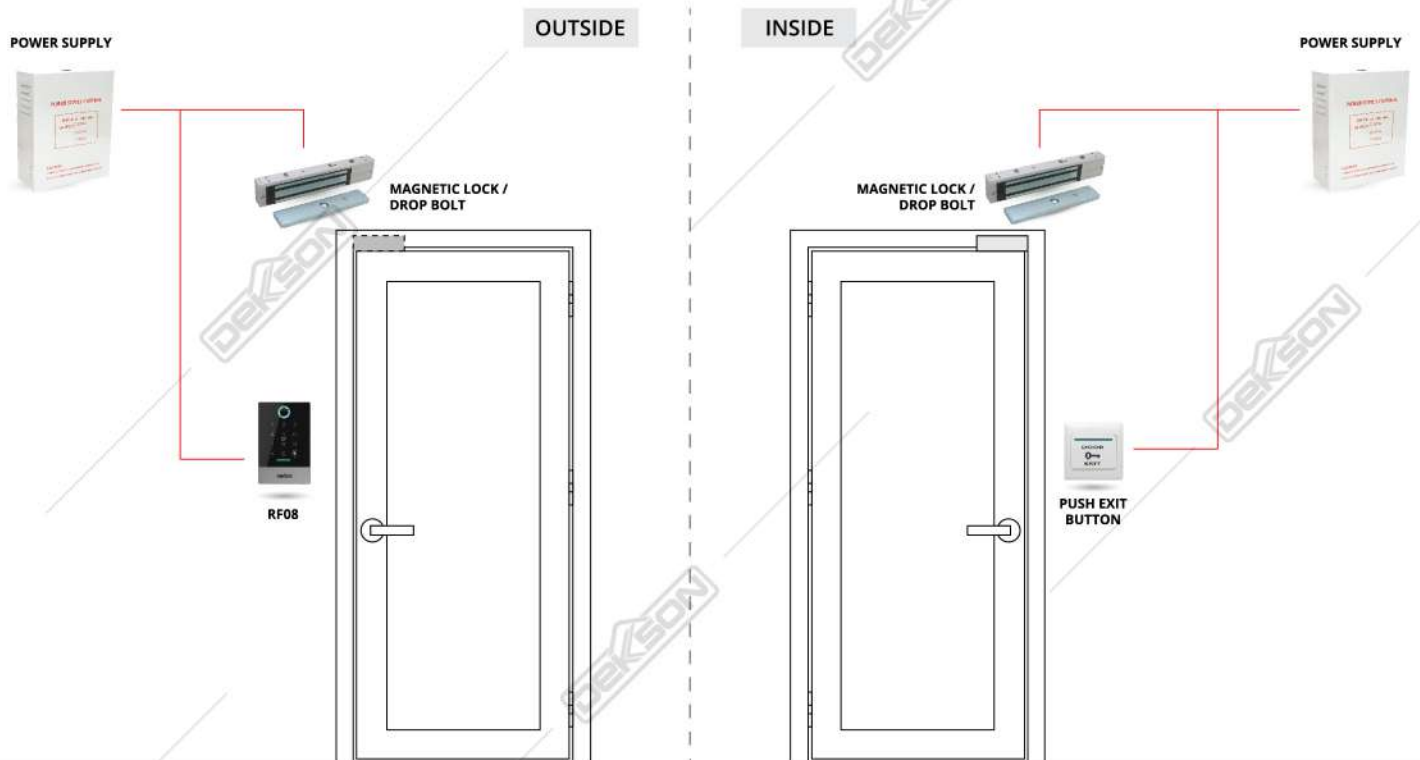

ACCESS CONTROL SYSTEM