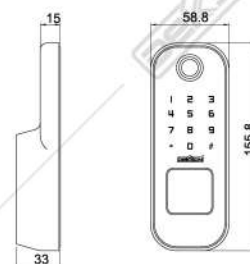

ELC 9318 MF PASS BT

Stainless Steel SUS 304

R07

Access

Specifications

FRONT

BACK

Features