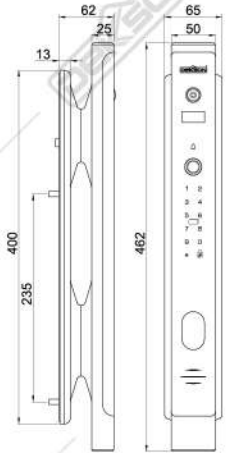

MECHANICAL KEY

MOBILE APP
DEON SMART
LIVING (TUYA)
Available on

Specifications

BACK

FRONT

Features

Lithium Battery
(Rechargeable)

Low Power Warning
(Micro USB backup power)