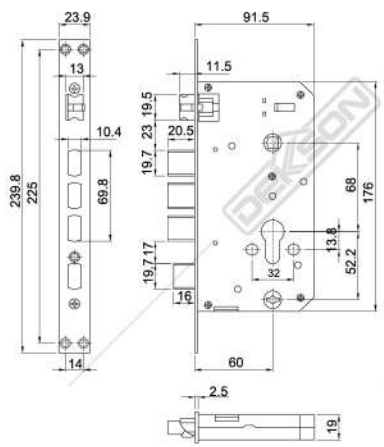

Features

- Lithium Battery (Rechargeable)
- Low Power Warning (USB Type C backup power)
- Digital Door View
- Anti Peeping Code
- Unlock History
- Doorbell
- Auto & Manual Locking System
- 1 year ELECTRICAL WARRANTY