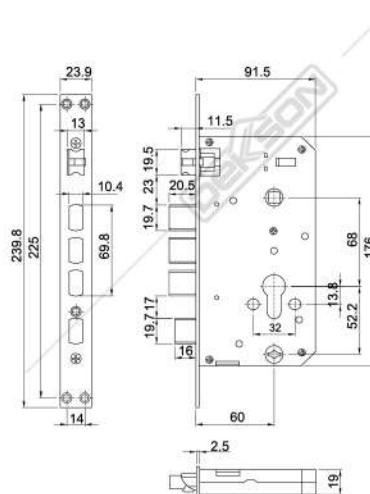

STAINLESS
STEEL
SUS 304