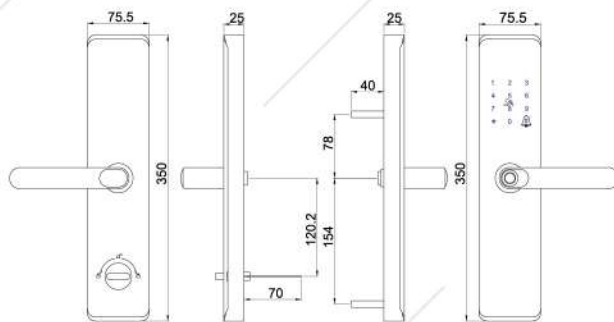

Specifications

BACK

FRONT