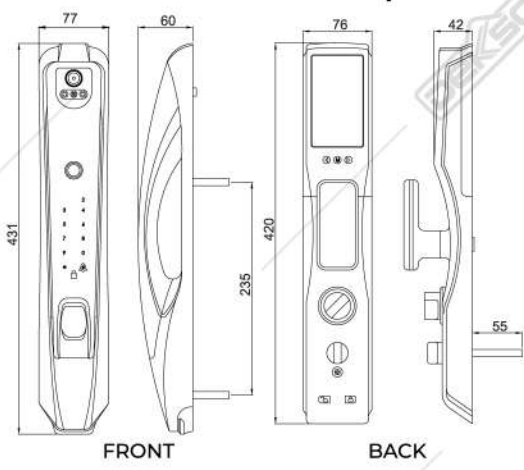

Specifications