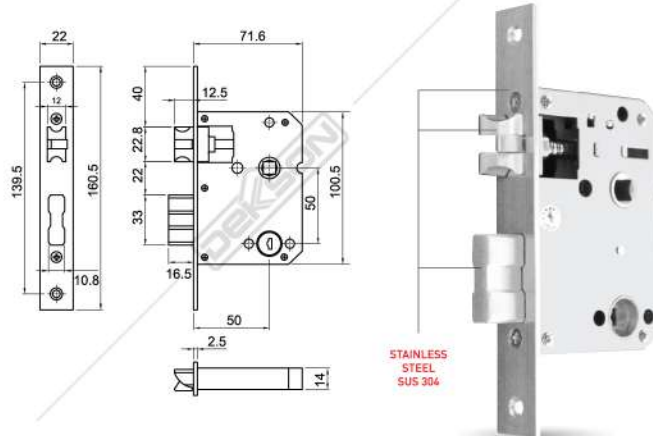

ELECTRONIC LOCK

ELC 9318 MF PASS BT

Access

Specifications

Features

ELECTRONIC LOCK

ELC 9318 MF PASS BT

W03