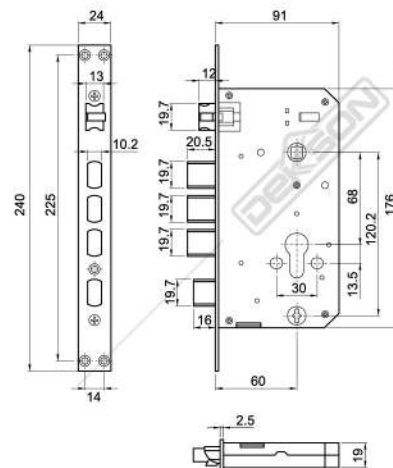

Features

Battery Power
AA Alkaline
4 pcs

Low Power
Warning
(Micro USB
backup power)

Turn up
handle
for lock

Anti Peeping
Code

Unlock
History

Access Sharing

Real Time
Notification
Records

1 year
ELECTRICAL
WARRANTY