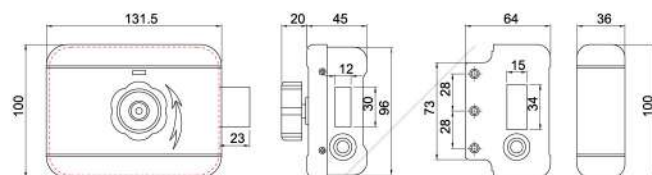

ELECTRONIC LOCK

ELC 9318 MF PASS BT

R07

Access

Specifications

BACK

Features