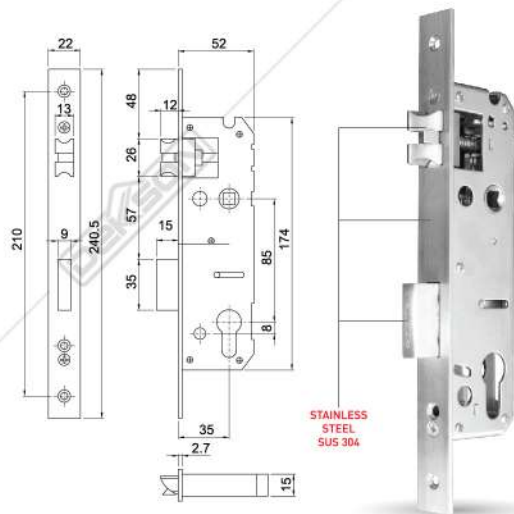

Features

Specifications

ELECTRONIC LOCK

ELC 9318 MF PASS BT

RF08

Access

Features

Specifications