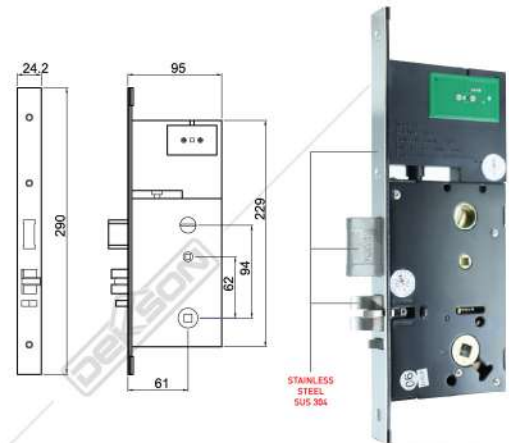

Specifications

1 year
ELECTRICAL
WARRANTY