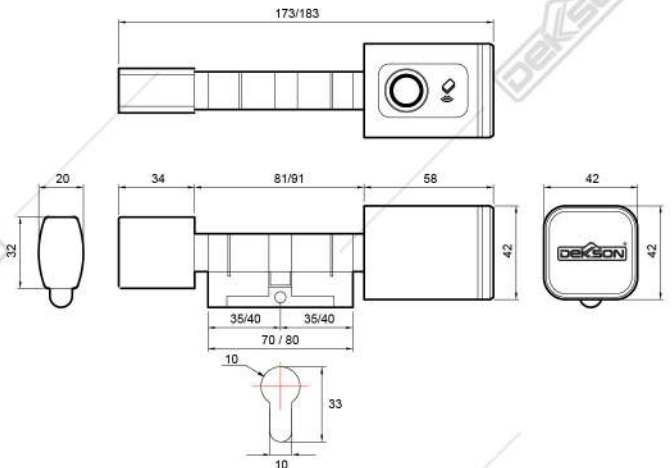

Specifications