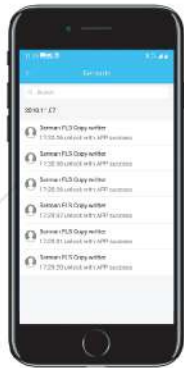

Features

Specifications

ELECTRONIC LOCK

ELC 9318 MF PASS BT

RF08

Access

Features

Specifications

ACCESSORIES

FEATURES

Data Record

Send e-Key

ACCESS SHARING (Password & e-Key)

- **Generate Passcode**
Generate unique password for guest.
- **Send e-Key**
Share mobile app access directly to guest's smartphone.

DATA RECORD

Access Record
All access is recorded by the apps.

REMOTE ACCESS

- Open lock through smartphone from anywhere on earth.
- Lock setting can be managed remotely, without the need to even touch the lock.