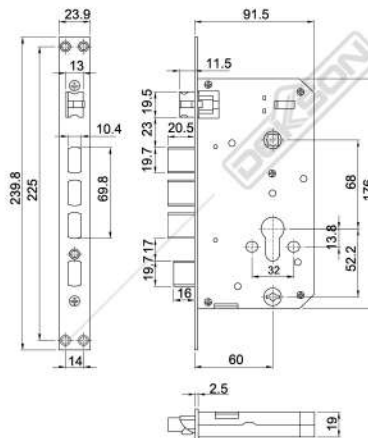

STAINLESS
STEEL
SUS 304