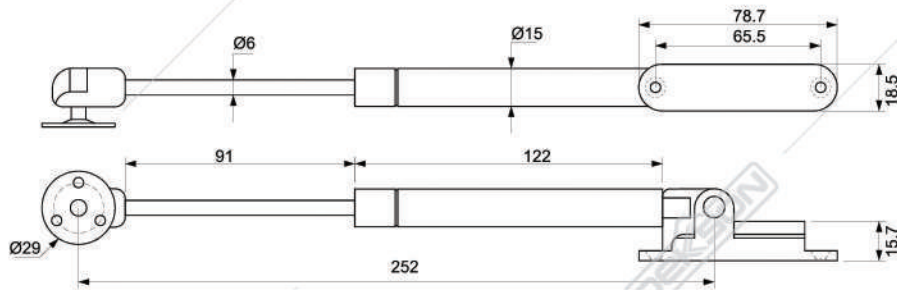

FURNITURE ACCESSORIES

FR 388*