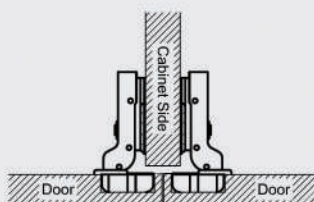

ILLUSTRATION

HALF OVERLAY