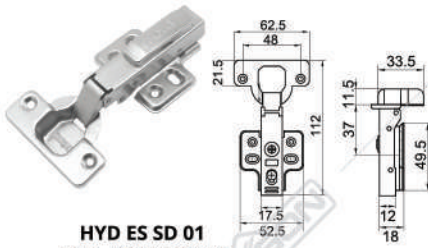

GALVANIZE STEEL

**HYD ES SD 01
FULL OVERLAY CP**