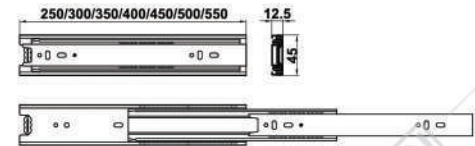

FBB 250MM SLOWMOTION BLACK

AVAILABLE :

- FBB 300MM SLOWMOTION BLACK
- FBB 350MM SLOWMOTION BLACK
- FBB 400MM SLOWMOTION BLACK
- FBB 450MM SLOWMOTION BLACK
- FBB 500MM SLOWMOTION BLACK
- FBB 550MM SLOWMOTION BLACK

FBB 250MM STANDARD BLACK

AVAILABLE :

- FBB 300MM STANDARD BLACK
- FBB 350MM STANDARD BLACK
- FBB 400MM STANDARD BLACK
- FBB 450MM STANDARD BLACK
- FBB 500MM STANDARD BLACK
- FBB 550MM STANDARD BLACK

FBB 35400MM STANDARD BLACK