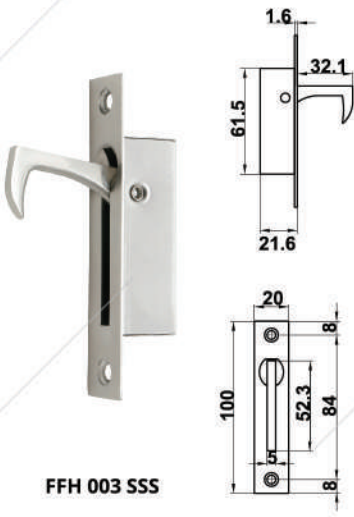

FURNITURE HANDLE ACCESSORIES

Dekkson furniture handle is designed to fit with all type of furniture style. With its simple design and quality material, these furniture handle complete your furniture while enhancing its aesthetical visual

FURNITURE HANDLE

FH D108 SSS

Note :
 - L : Length
 - C : C to C (As)
 - D : Diameter
 - H : High
 - Material : SUS 304

TYPE	SIZE (MM)			
	L	C	D	H
FH D108 10X100MM SSS	100	64	Ø10	32
FH D108 10X120MM SSS	120	64	Ø10	32
FH D108 10X150MM SSS	150	96	Ø10	32
FH D108 10X200MM SSS	200	128	Ø10	32
FH D108 10X250MM SSS	250	160	Ø10	32
FH D108 12X120MM SSS	120	64	Ø12	35
FH D108 12X150MM SSS	150	64	Ø12	35
FH D108 12X200MM SSS	200	128	Ø12	35
FH D108 12X250MM SSS	250	160	Ø12	35
FH D108 12X300MM SSS	300	192	Ø12	35
FH D108 12X350MM SSS	350	255	Ø12	35
FH D108 12X400MM SSS	400	288	Ø12	35
FH D108 12X450MM SSS	450	320	Ø12	35
FH D108 12X500MM SSS	500	360	Ø12	35

FFH 003 SSS

BP D800 SSS

FFH 002 SSS

FURNITURE LOCK

DL 138

PL 105 CP

CL 103 30MM CP
AVAILABLE:
CL 103 20MM CP
CL 103 25MM CP

KG 001 CP