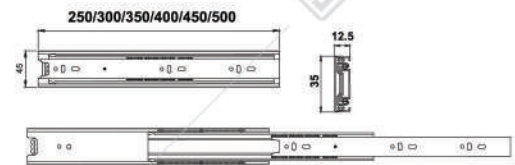

FBB 250MM STANDARD BLACK

AVAILABLE :

- FBB 300MM STANDARD BLACK
- FBB 350MM STANDARD BLACK
- FBB 400MM STANDARD BLACK
- FBB 450MM STANDARD BLACK
- FBB 500MM STANDARD BLACK
- FBB 550MM STANDARD BLACK

FBB 35400MM STANDARD BLACK

AVAILABLE :

- FBB 35300MM STANDARD BLACK
- FBB 35350MM STANDARD BLACK
- FBB 35450MM STANDARD BLACK
- FBB 35500MM STANDARD BLACK

Dekson furniture conceal slide offer seamless look, as the slide is essentially invisible from sight. Dekson furniture ball bearing is furnished with self-closing feature, with choices between standard self-closing and slow motion self-closing.