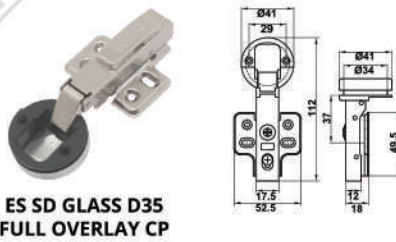

**ES SD GLASS D35
FULL OVERLAY CP**