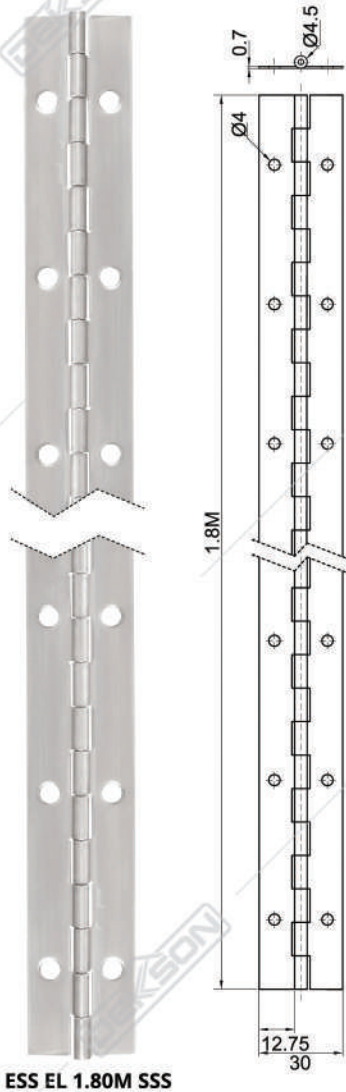

TABLE OF CONTENT

3 - 5

Furniture Hinge

6 - 7

Furniture Sliding Accessories

Furniture Soft Roller
Furniture Conceal Slide
Furniture Ball Bearing

8 - 10

Furniture Handle Accessories

Furniture Handle
Furniture Lock
Furniture Accessories

HINGE FOR FURNITURE

Dekkson creates modern, simple, and elegant look hinge to complete The function of your furniture set.

The hinge is designed with high quality material that suits with your furniture.

FURNITURE HINGE

ESS EL 1.80M SSS

ESS 50x40x1.5MM 2NR SSS
Capacity (max) : 15 KG / pair

ESS 63x40x1.5MM 4NR SSS
Capacity (max) : 20 KG / pair

AVAILABLE :
 ES SL 5" CP
 ES SL 9" CP
 ES SL 5" SSS (SUS 304)
 ES SL 9" SSS (SUS 304)

FURNITURE HANDLE

FH D108 SSS

Note :
 - L : Length
 - C : C to C (As)
 - D : Diameter
 - H : High
 - Material : SUS 304

TYPE	SIZE (MM)			
	L	C	D	H
FH D108 10X100MM SSS	100	64	Ø10	32
FH D108 10X120MM SSS	120	64	Ø10	32
FH D108 10X150MM SSS	150	96	Ø10	32
FH D108 10X200MM SSS	200	128	Ø10	32
FH D108 10X250MM SSS	250	160	Ø10	32
FH D108 12X120MM SSS	120	64	Ø12	35
FH D108 12X150MM SSS	150	64	Ø12	35
FH D108 12X200MM SSS	200	128	Ø12	35
FH D108 12X250MM SSS	250	160	Ø12	35
FH D108 12X300MM SSS	300	192	Ø12	35
FH D108 12X350MM SSS	350	255	Ø12	35
FH D108 12X400MM SSS	400	288	Ø12	35
FH D108 12X450MM SSS	450	320	Ø12	35
FH D108 12X500MM SSS	500	360	Ø12	35