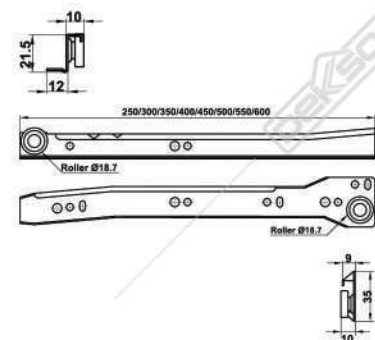

FURNITURE CONCEAL SLIDE (SLOW MOTION)