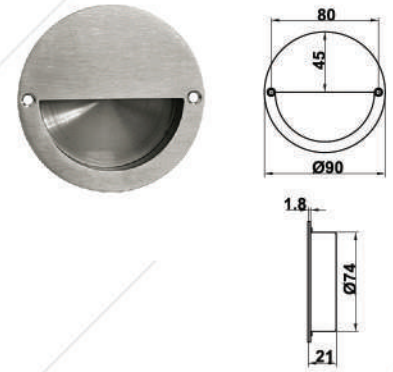

FFH 002 SSS

FURNITURE LOCK

Small, yet very safe. Dekkson high quality furniture locks are the dependable choices to secure your furnitures. with multiple variants to suit your need in every type of furniture