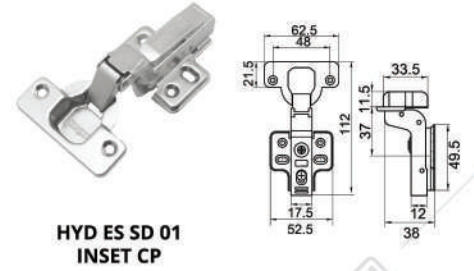

**HYD 304 ES SD 101
INSET PSS**

GALVANIZE STEEL

**HYD ES SD 01
FULL OVERLAY CP**

**HYD ES SD 01
HALF OVERLAY CP**

**HYD ES SD 01
INSET CP**

GALVANIZE STEEL

**ES SD GLASS D26
FULL OVERLAY CP**

**ES SD GLASS D26
HALF OVERLAY CP**

**ES SD GLASS D26
INSET CP**

**ES SD GLASS D35
FULL OVERLAY CP**

**ES SD GLASS D35
HALF OVERLAY CP**

**ES SD GLASS D35
INSET CP**

FURNITURE SLIDING ACCESSORIES

Dekkson quality furniture sliding accessories ensure your drawers work perfectly everytime. Dekkson furniture soft roller offer the most basic function, with choices of length that determine the opening size of your drawer.

FURNITURE HANDLE

FH D108 SSS

Note :
 - L : Length
 - C : C to C (As)
 - D : Diameter
 - H : High
 - Material : SUS 304

TYPE	SIZE (MM)			
	L	C	D	H
FH D108 10X100MM SSS	100	64	Ø10	32
FH D108 10X120MM SSS	120	64	Ø10	32
FH D108 10X150MM SSS	150	96	Ø10	32
FH D108 10X200MM SSS	200	128	Ø10	32
FH D108 10X250MM SSS	250	160	Ø10	32
FH D108 12X120MM SSS	120	64	Ø12	35
FH D108 12X150MM SSS	150	64	Ø12	35
FH D108 12X200MM SSS	200	128	Ø12	35
FH D108 12X250MM SSS	250	160	Ø12	35
FH D108 12X300MM SSS	300	192	Ø12	35
FH D108 12X350MM SSS	350	255	Ø12	35
FH D108 12X400MM SSS	400	288	Ø12	35
FH D108 12X450MM SSS	450	320	Ø12	35
FH D108 12X500MM SSS	500	360	Ø12	35