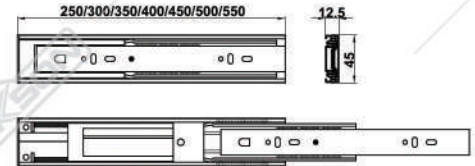

FBB 250MM STANDARD BLACK

AVAILABLE :

- FBB 300MM STANDARD BLACK
- FBB 350MM STANDARD BLACK
- FBB 400MM STANDARD BLACK
- FBB 450MM STANDARD BLACK
- FBB 500MM STANDARD BLACK
- FBB 550MM STANDARD BLACK