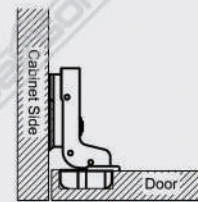

FURNITURE HINGE

ESS EL 1.80M SSS

ESS 50x40x1.5MM 2NR SSS
Capacity (max) : 15 KG / pair

ESS 63x40x1.5MM 4NR SSS
Capacity (max) : 20 KG / pair

AVAILABLE :
 ES SL 5" CP
 ES SL 9" CP
 ES SL 5" SSS (SUS 304)
 ES SL 9" SSS (SUS 304)

Concealed furniture hinge is popular on frameless European style cabinet. It create seamless look as the hinge isn't visible from outside. Use inset hinge to show cabinet frame, overlay hinge to cover the cabinet frame, and half-overlay for cabinet doors that share a single frame

ILLUSTRATION

HALF OVERLAY

FULL OVERLAY

INSET

* Capacity : 5 kg/pair

STAINLESS STEEL SUS 304

**HYD 304 ES SD 101
FULL OVERLAY PSS**

**HYD 304 ES SD 101
HALF OVERLAY PSS**

FURNITURE HANDLE

FH D108 SSS

Note :
 - L : Length
 - C : C to C (As)
 - D : Diameter
 - H : High
 - Material : SUS 304

TYPE	SIZE (MM)			
	L	C	D	H
FH D108 10X100MM SSS	100	64	Ø10	32
FH D108 10X120MM SSS	120	64	Ø10	32
FH D108 10X150MM SSS	150	96	Ø10	32
FH D108 10X200MM SSS	200	128	Ø10	32
FH D108 10X250MM SSS	250	160	Ø10	32
FH D108 12X120MM SSS	120	64	Ø12	35
FH D108 12X150MM SSS	150	64	Ø12	35
FH D108 12X200MM SSS	200	128	Ø12	35
FH D108 12X250MM SSS	250	160	Ø12	35
FH D108 12X300MM SSS	300	192	Ø12	35
FH D108 12X350MM SSS	350	255	Ø12	35
FH D108 12X400MM SSS	400	288	Ø12	35
FH D108 12X450MM SSS	450	320	Ø12	35
FH D108 12X500MM SSS	500	360	Ø12	35