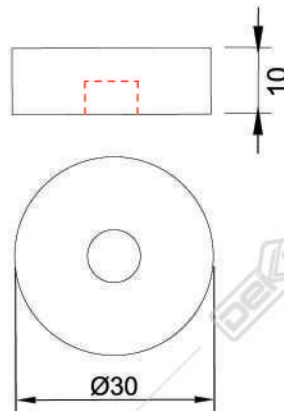

FURNITURE ACCESSORIES