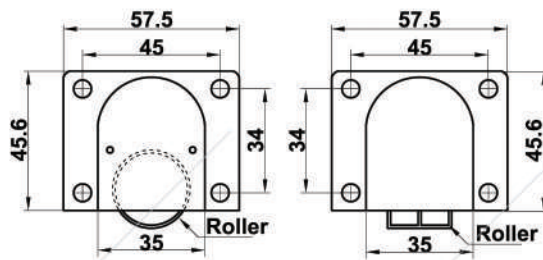

FURNITURE ACCESSORIES