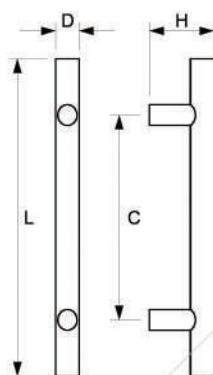

FBB 250MM STANDARD BLACK

AVAILABLE :

- FBB 300MM STANDARD BLACK
- FBB 350MM STANDARD BLACK
- FBB 400MM STANDARD BLACK
- FBB 450MM STANDARD BLACK
- FBB 500MM STANDARD BLACK
- FBB 550MM STANDARD BLACK

FBB 35400MM STANDARD BLACK

AVAILABLE :

- FBB 35300MM STANDARD BLACK
- FBB 35350MM STANDARD BLACK
- FBB 35450MM STANDARD BLACK
- FBB 35500MM STANDARD BLACK

Dekson furniture conceal slide offer seamless look, as the slide is essentially invisible from sight. Dekson furniture ball bearing is furnished with self-closing feature, with choices between standard self-closing and slow motion self-closing.

FURNITURE HANDLE

FH D108 SSS

Note :
 - L : Length
 - C : C to C (As)
 - D : Diameter
 - H : High
 - Material : SUS 304

TYPE	SIZE (MM)			
	L	C	D	H
FH D108 10X100MM SSS	100	64	Ø10	32
FH D108 10X120MM SSS	120	64	Ø10	32
FH D108 10X150MM SSS	150	96	Ø10	32
FH D108 10X200MM SSS	200	128	Ø10	32
FH D108 10X250MM SSS	250	160	Ø10	32
FH D108 12X120MM SSS	120	64	Ø12	35
FH D108 12X150MM SSS	150	64	Ø12	35
FH D108 12X200MM SSS	200	128	Ø12	35
FH D108 12X250MM SSS	250	160	Ø12	35
FH D108 12X300MM SSS	300	192	Ø12	35
FH D108 12X350MM SSS	350	255	Ø12	35
FH D108 12X400MM SSS	400	288	Ø12	35
FH D108 12X450MM SSS	450	320	Ø12	35
FH D108 12X500MM SSS	500	360	Ø12	35