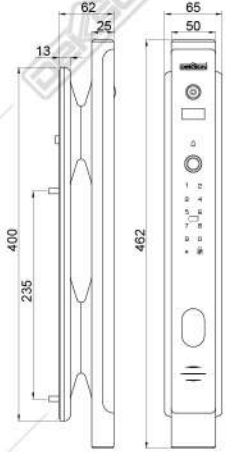

MECHANICAL KEY

MOBILE APP
DEON SMART
LIVING (TUYA)
Available on:

Specifications

BACK

FRONT

Features

Lithium Battery
(Rechargeable)

Low Power Warning
(Micro USB
backup power)