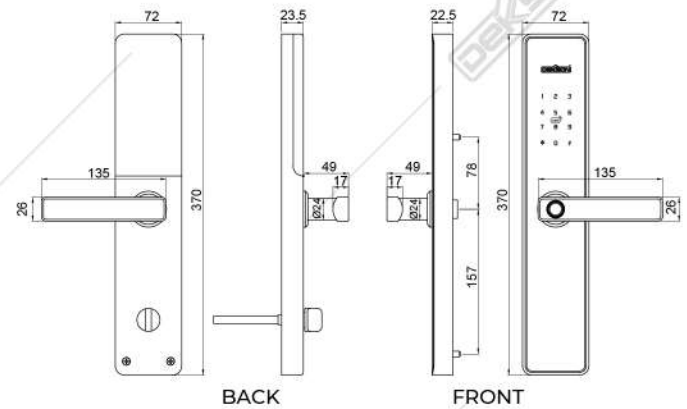

Specifications