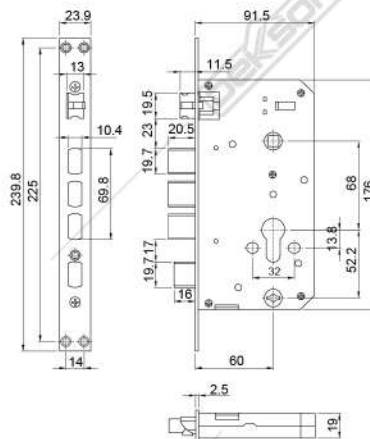

STAINLESS
STEEL
SUS 304

www.dekksn.com