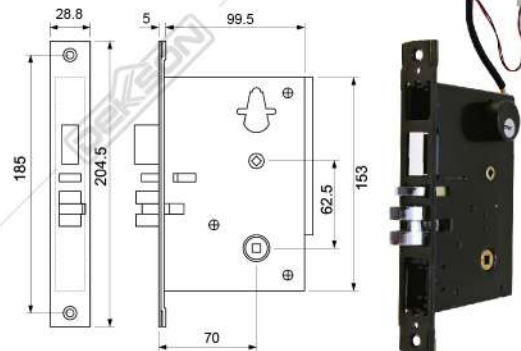

Specifications

STAINLESS STEEL SUS 304

1 year
ELECTRICAL
WARRANTY