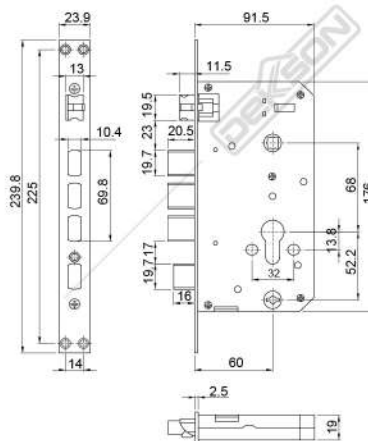

STAINLESS
STEEL
SUS 304