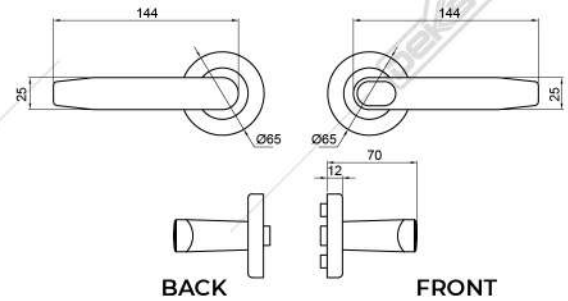

Specifications