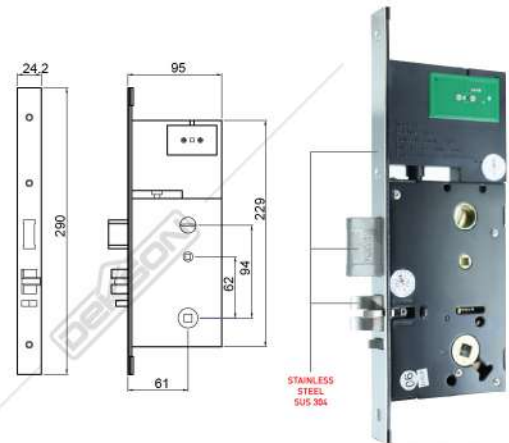

Specifications