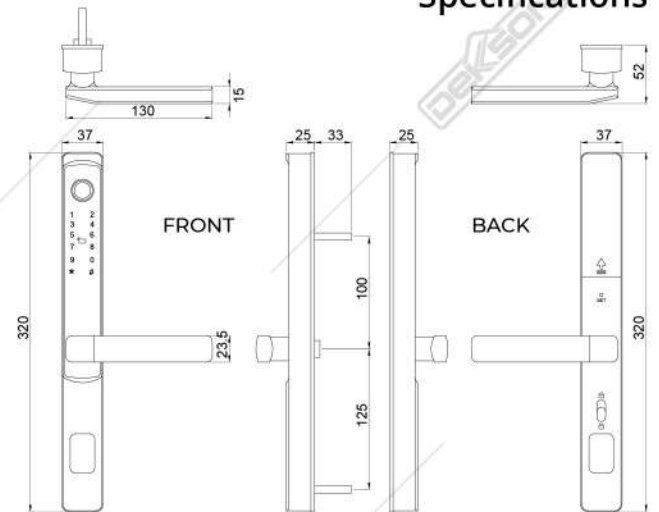

Access Sharing

Anti Peeping
Code

Unlock
History

Turn Up Handle
for Lock

1 year
ELECTRICAL
WARRANTY

Specifications

ELECTRONIC LOCK

ELC 9318 MF PASS BT