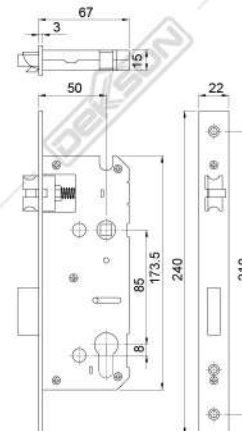

STAINLESS
STEEL
SUS 304