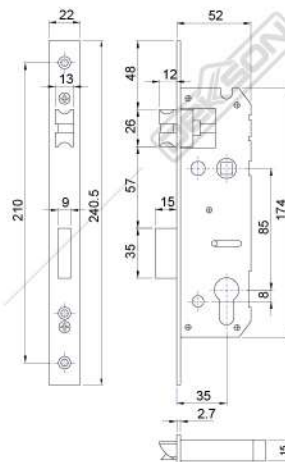

Access Sharing

Anti Peeping
Code

Unlock
History

Turn Up Handle
for Lock

1 year
ELECTRICAL
WARRANTY

Specifications

ELECTRONIC LOCK

ELC 9318 MF PASS BT