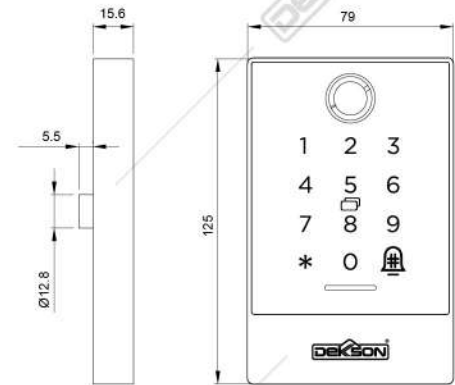

Specifications