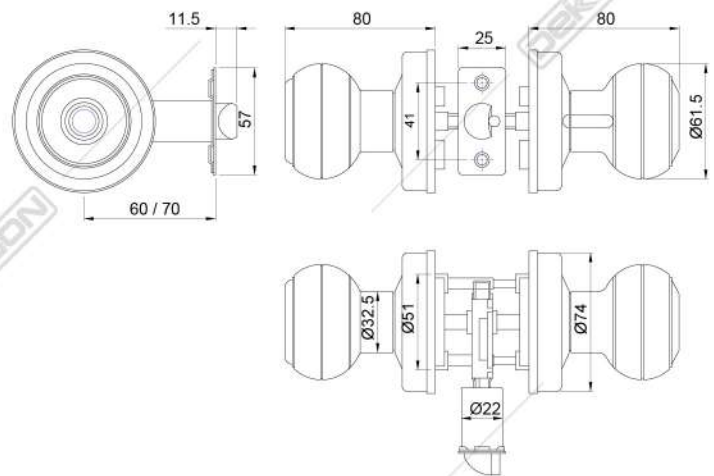

Specifications