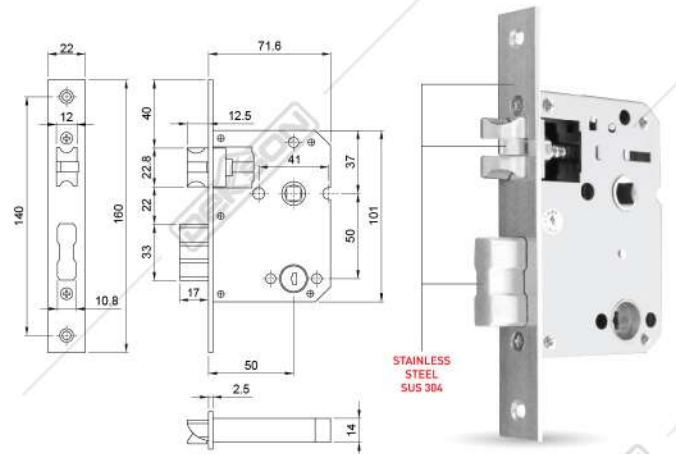

Anti Peeping
Code

1 year
ELECTRICAL
WARRANTY

Specifications

ELECTRONIC LOCK

EC-D01

Available : 70mm & 80mm
Available Color : Black & Silver

Access

FINGERPRINT