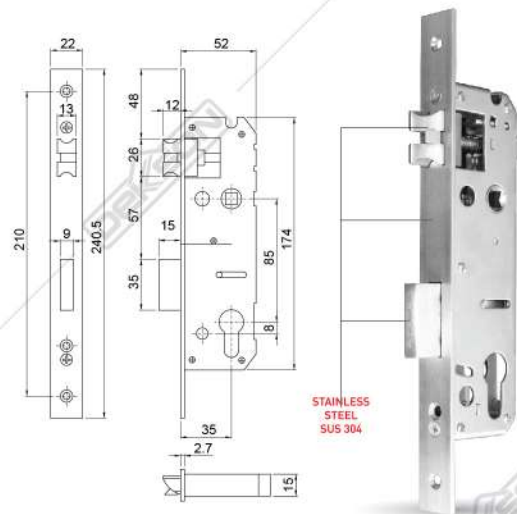

Access Sharing

Anti Peeping
Code

1 YEAR
ELECTRICAL
WARRANTY

3 YEAR
MECHANICAL
WARRANTY

DEKSON
QUALITY IS THE KEY

ELECTRONIC LOCK

EL D-21

Access