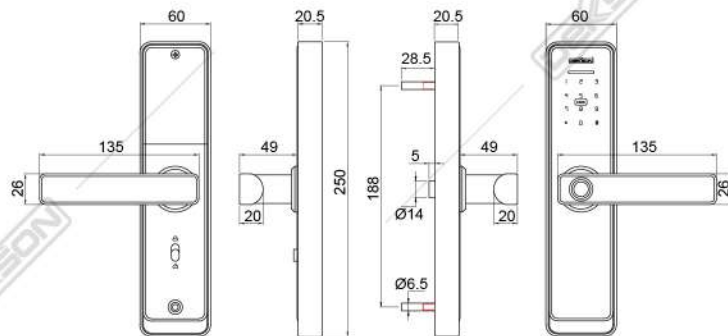

MIFARE

MECHANICAL KEY

MOBILE APPS
(DEON/TUYA
OR TTLock)

Specifications

BACK

FRONT

Features

Battery Power
AAA Alkaline
4 pcs