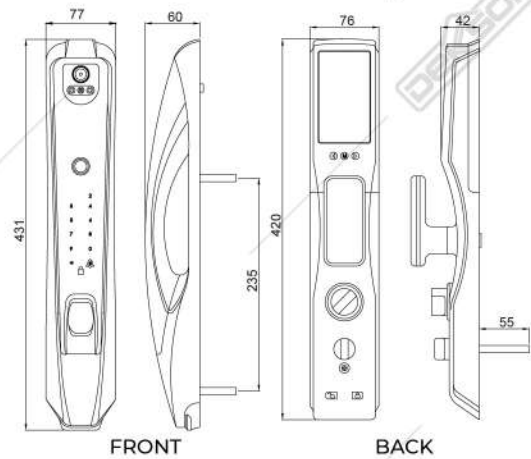

ELECTRONIC LOCK

ELP 9519 MF FIN PASS 3D

Access

- 3D FACE RECOGNITION
- FINGERPRINT
- PASSWORD
- MIFARE
- MECHANICAL KEY
- MOBILE APP
DEON SMART LIVING (TUYA)
Available on:

Specifications

Features

- Lithium Battery (Rechargeable)
- Low Power Warning (USB Type C backup power)
- Digital Door View
- Intercom
- Unlock History
- Doorbell
- Auto & Manual Locking System
- Anti Peeping Code