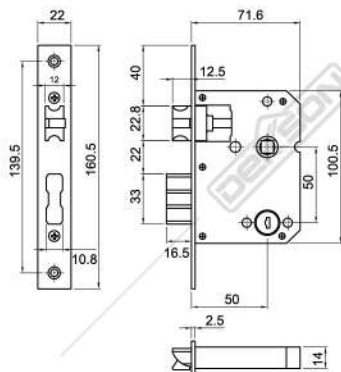

ELECTRONIC LOCK

ELC 9318 MF PASS BT

W17

Access

FINGERPRINT

PASSWORD

MIFARE

MECHANICAL KEY

MOBILE APPS
(DEON/TUYA
OR TTLock)

Specifications

BACK

FRONT

Features

Battery Power
AAA Alkaline
4 pcs

Low Power Warning
(Micro USB
backup power)

Turn up handle
for lock

Unlock
History

Real Time
Notification
Records

Access Sharing

Anti Peeping
Code

1 year
ELECTRICAL
WARRANTY

STAINLESS
STEEL
SUS 304