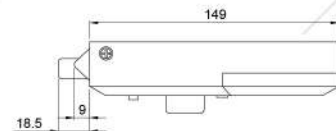

3 YEAR
MECHANICAL
WARRANTY

ELECTRONIC LOCK

ELC 9318
MF PASS BT

Available color : Silver, Black

R37

Access

FINGERPRINT

PASSWORD

MIFARE

MECHANICAL KEY

TTLock
Available on
Android & iOS

Specifications

FRONT

Features

Battery Power
AA Alkaline
4 pcs

Low Power
Warning
(Micro USB
backup power)

Access Sharing

Anti Peeping
Code

Unlock
History

Real Time
Notification
Records

1 year
ELECTRICAL
WARRANTY

BACK