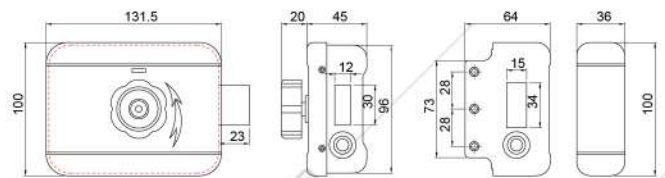

TTLock
Available on:

Specifications

FRONT

BACK

Features

Battery Power
AA Alkaline
4 pcs

Low Power
Warning
(Micro USB
backup power)

Access Sharing