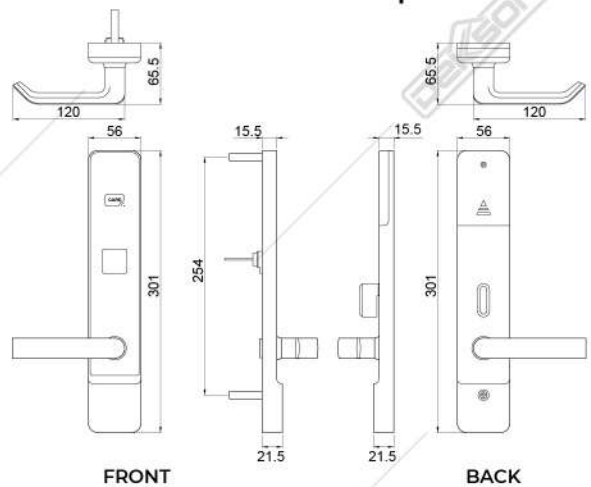

Specifications

STAINLESS STEEL SUS 304

1 year
ELECTRICAL
WARRANTY