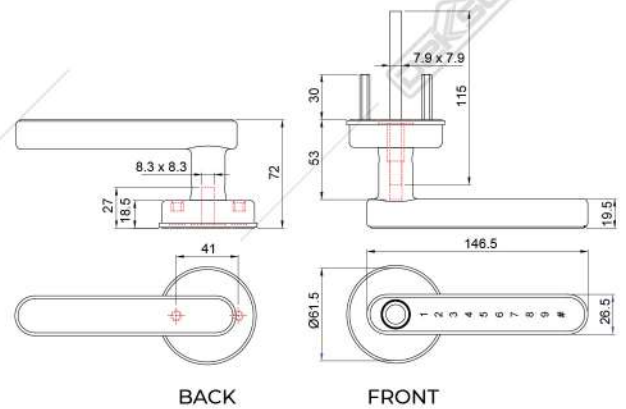

Anti Peeping
Code

1 year
ELECTRICAL
WARRANTY

Specifications

ELECTRONIC LOCK

EC-D01

Available : 70mm & 80mm
Available Color : Black & Silver

Access

FINGERPRINT