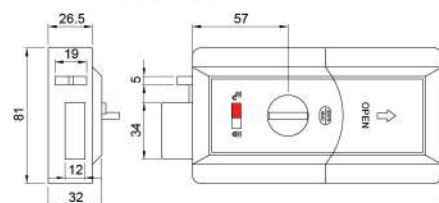

3 YEAR
MECHANICAL
WARRANTY

ELECTRONIC LOCK

ELC 9318
MF PASS BT

Available color : Silver, Black

R37

Access

FINGERPRINT

PASSWORD

MIFARE

MECHANICAL KEY

TTLock
Available on
Android & iOS

Specifications

FRONT

Features

Battery Power
AA Alkaline
4 pcs

Low Power
Warning
(Micro USB
backup power)

Access Sharing

Anti Peeping
Code

Unlock
History

Real Time
Notification
Records

1 year
ELECTRICAL
WARRANTY

BACK