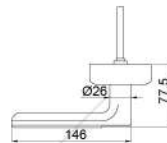

Specifications

BACK