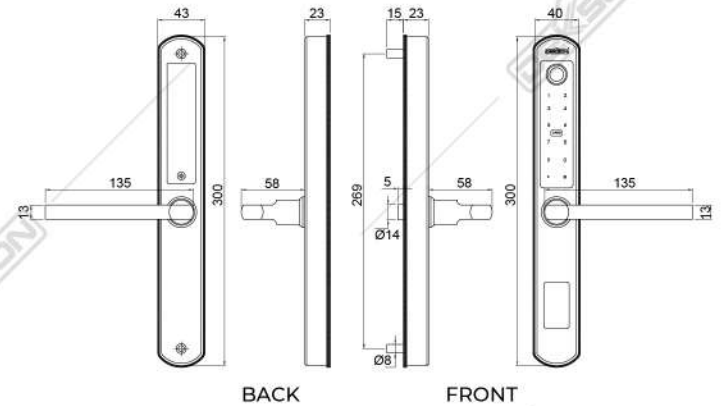

Specifications