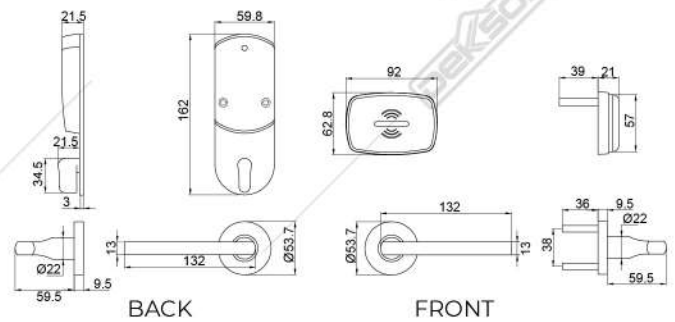

Specifications

STAINLESS
STEEL
SUS 304

1 year
ELECTRICAL
WARRANTY