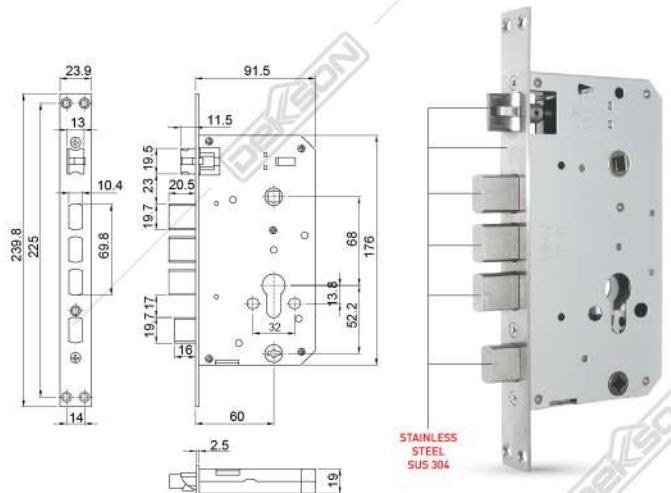

Specifications