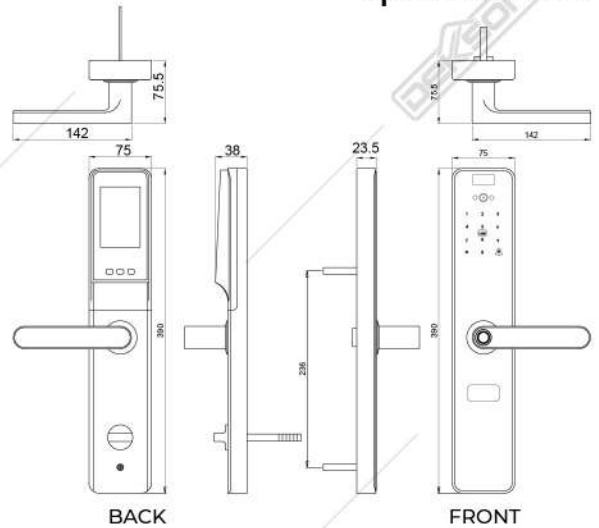

Specifications