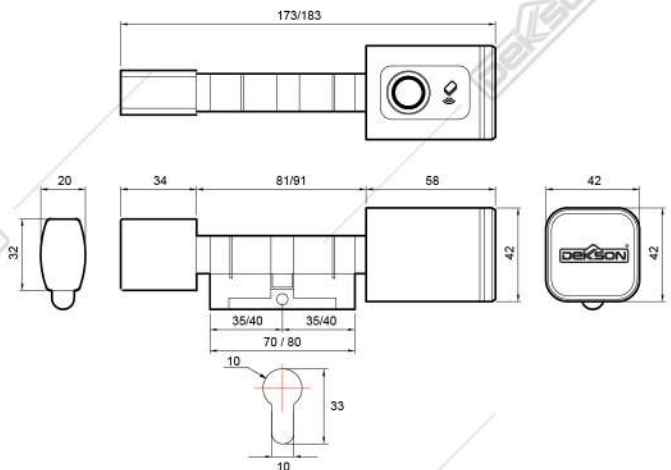

Specifications