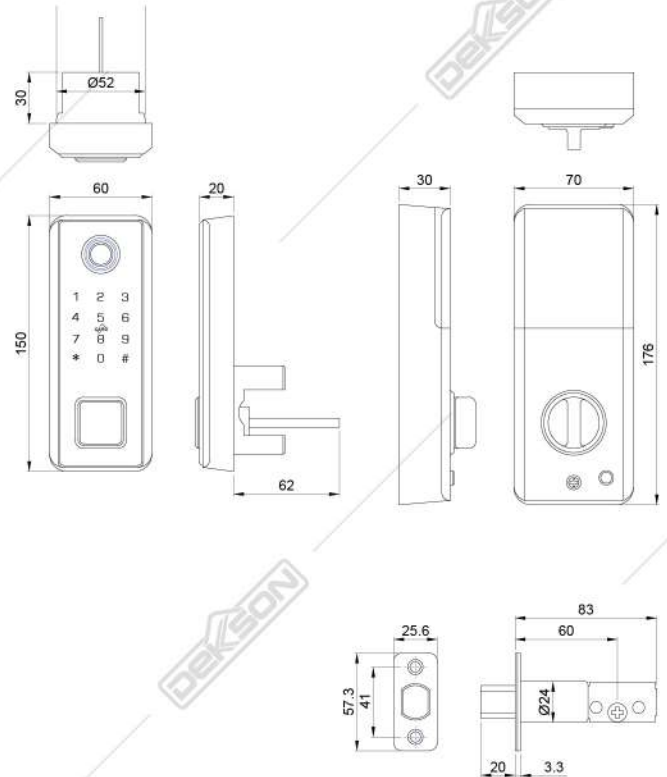

Access Sharing

1 year
ELECTRICAL
WARRANTY

SMART GLASS DOOR LOCK

G01

Access

FINGERPRINT

PASSWORD

MIFARE