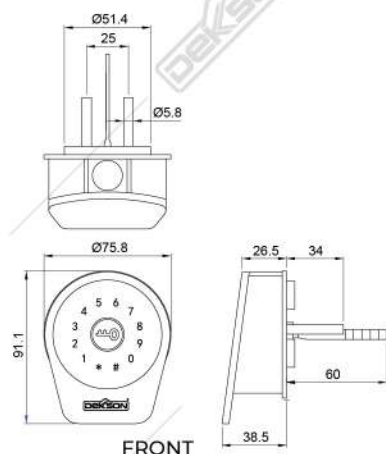

R37

Access

FINGERPRINT

PASSWORD

MIFARE

MECHANICAL KEY

TTLock
Available on
Android & iOS

Specifications