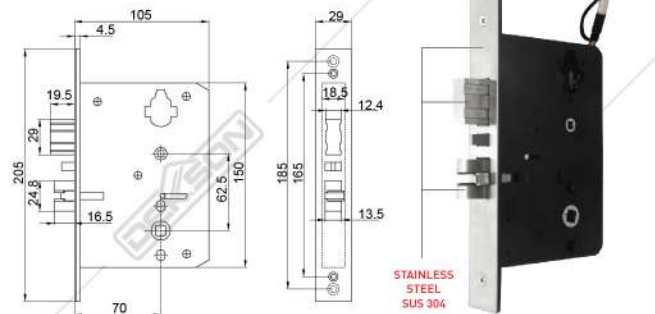

Specifications

1 YEAR
ELECTRICAL
WARRANTY