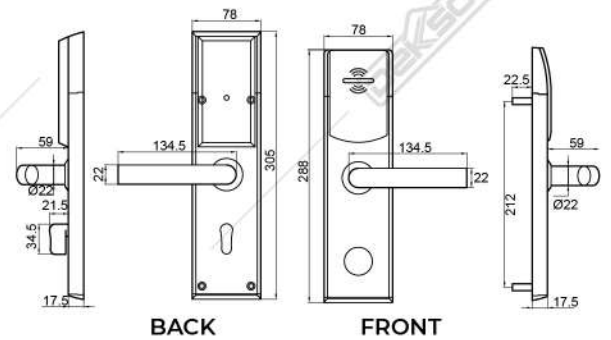

Specifications

1 YEAR
ELECTRICAL
WARRANTY