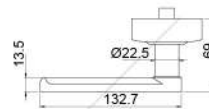

Specifications

BACK