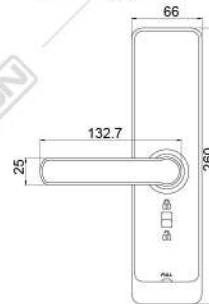

Mobile Phone
Lock System

Anti Peeping
Code

Unlock
History

Access Sharing

Turn up handle
for lock

1 year
ELECTRICAL
WARRANTY

Specifications

BACK