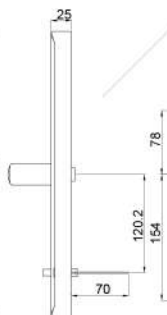

ELECTRONIC LOCK

EL 9113 MF FIN PASS

3 YEAR
MECHANICAL
WARRANTY

Access

FINGERPRINT

PASSWORD

MIFARE

MECHANICAL KEY

Features

Battery Power
AA Alkaline
4/8 pcs

Low Power Warning
(Micro USB
backup power)

Turn up
handle
for lock

Anti Peeping
Code

Always Open

Voice Direction

Doorbell

1 year
ELECTRICAL
WARRANTY

Specifications

BACK

FRONT

STAINLESS
STEEL
SUS 304

www.dekksn.com