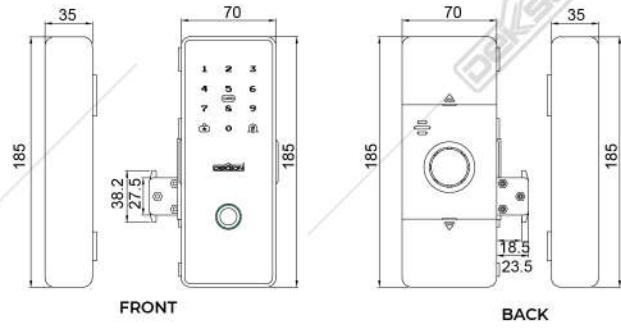

Auto & Manual Locking System

Low Power Warning
(Micro USB backup power)

1 year
ELECTRICAL WARRANTY

Specifications

CONVENIENCE AT YOUR HAND

Unlock from up to 10 meters using remote control (Sold Separately)