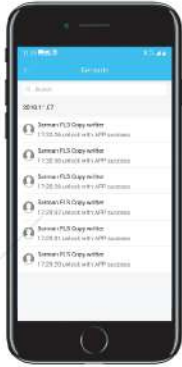

Features

Specifications

ACCESSORIES

FEATURES

Data Record

Send e-Key

ACCESS SHARING (Password & e-Key)

- **Generate Passcode**
Generate unique password for guest.
- **Send e-Key**
Share mobile app access directly to guest's smartphone.

DATA RECORD

Access Record
All access is recorded by the apps.

REMOTE ACCESS

- Open lock through smartphone from anywhere on earth.
- Lock setting can be managed remotely, without the need to even touch the lock.