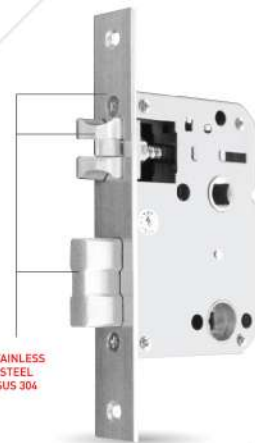

Low Power Warning
(Micro USB
backup power)

Turn up handle
for lock

Unlock
History

Real Time
Notification
Records

Access Sharing

Anti Peeping
Code

1 year
ELECTRICAL
WARRANTY

STAINLESS
STEEL
SUS 304

3 YEAR
MECHANICAL
WARRANTY

DEKSON

ELECTRONIC LOCK

ED T-11

Access

FINGERPRINT

PASSWORD

MIFARE