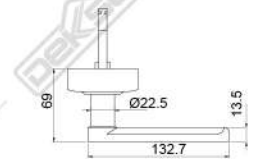

3 YEAR
MECHANICAL
WARRANTY

DEKSON
QUALITY IS THE KEY

ELECTRONIC LOCK

EL D-21

Access

FINGERPRINT

PASSWORD

MIFARE

MECHANICAL
KEY

MOBILE APP
DEON (TUYA)
Available on:

Features

Battery Power
AA Alkaline
4 pcs

Low Power
Warning
(USB Type C
backup power)

Mobile Phone
Lock System

Anti Peeping
Code

Unlock
History

Access Sharing

Turn up handle
for lock

1 year
ELECTRICAL
WARRANTY

Specifications

BACK

FRONT

STAINLESS
STEEL
SUS 304