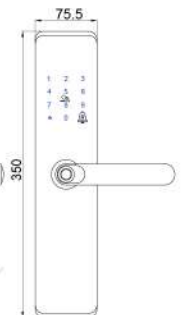

ELECTRONIC LOCK

EL 9113 MF FIN PASS

3 YEAR
MECHANICAL
WARRANTY

Access

FINGERPRINT

PASSWORD

MIFARE

MECHANICAL KEY

Features

Battery Power
AA Alkaline
4/8 pcs

Low Power Warning
(Micro USB
backup power)

Turn up
handle
for lock

Anti Peeping
Code

Always Open

Voice Direction

Doorbell

1 year
ELECTRICAL
WARRANTY

Specifications

BACK

FRONT

STAINLESS
STEEL
SUS 304

www.dekksn.com