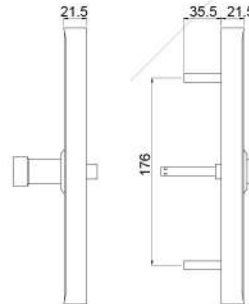

3 YEAR
MECHANICAL
WARRANTY

DEKSON
QUALITY IS THE KEY

ELECTRONIC LOCK

EL D-21

Access

FINGERPRINT

PASSWORD

MIFARE

MECHANICAL
KEY

MOBILE APP
DEON (TUYA)
Available on:

Features

Battery Power
AA Alkaline
4 pcs

Low Power
Warning
(USB Type C
backup power)

Mobile Phone
Lock System

Anti Peeping
Code

Unlock
History

Access Sharing

Turn up handle
for lock

1 year
ELECTRICAL
WARRANTY

Specifications

BACK

FRONT

STAINLESS
STEEL
SUS 304