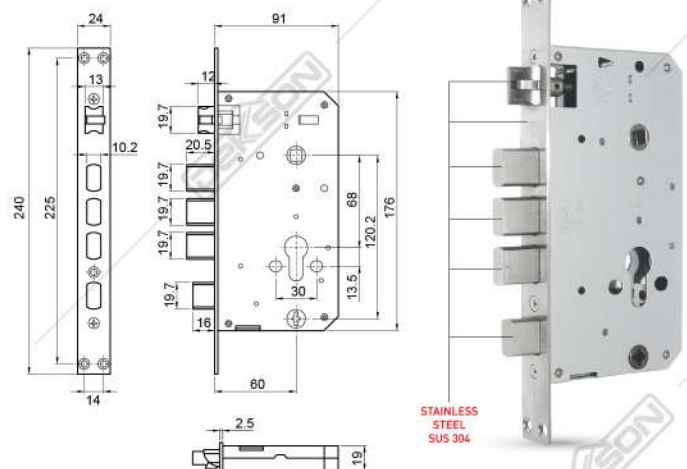

Features

Battery Power
AA Alkaline
4 pcs

Low Power
Warning
(Micro USB
backup power)

Turn up
handle
for lock

Anti Peeping
Code

Unlock
History

Access Sharing

Real Time
Notification
Records

1 year
ELECTRICAL
WARRANTY