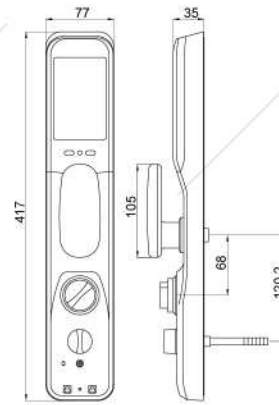

Specifications

BACK