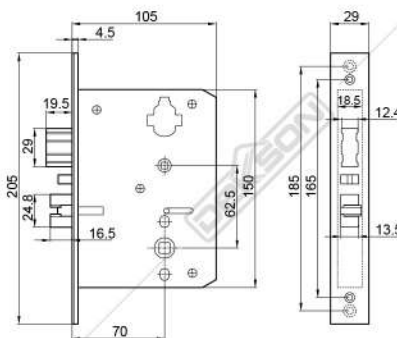

Specifications

STAINLESS
STEEL
SUS 304

1 year
ELECTRICAL
WARRANTY